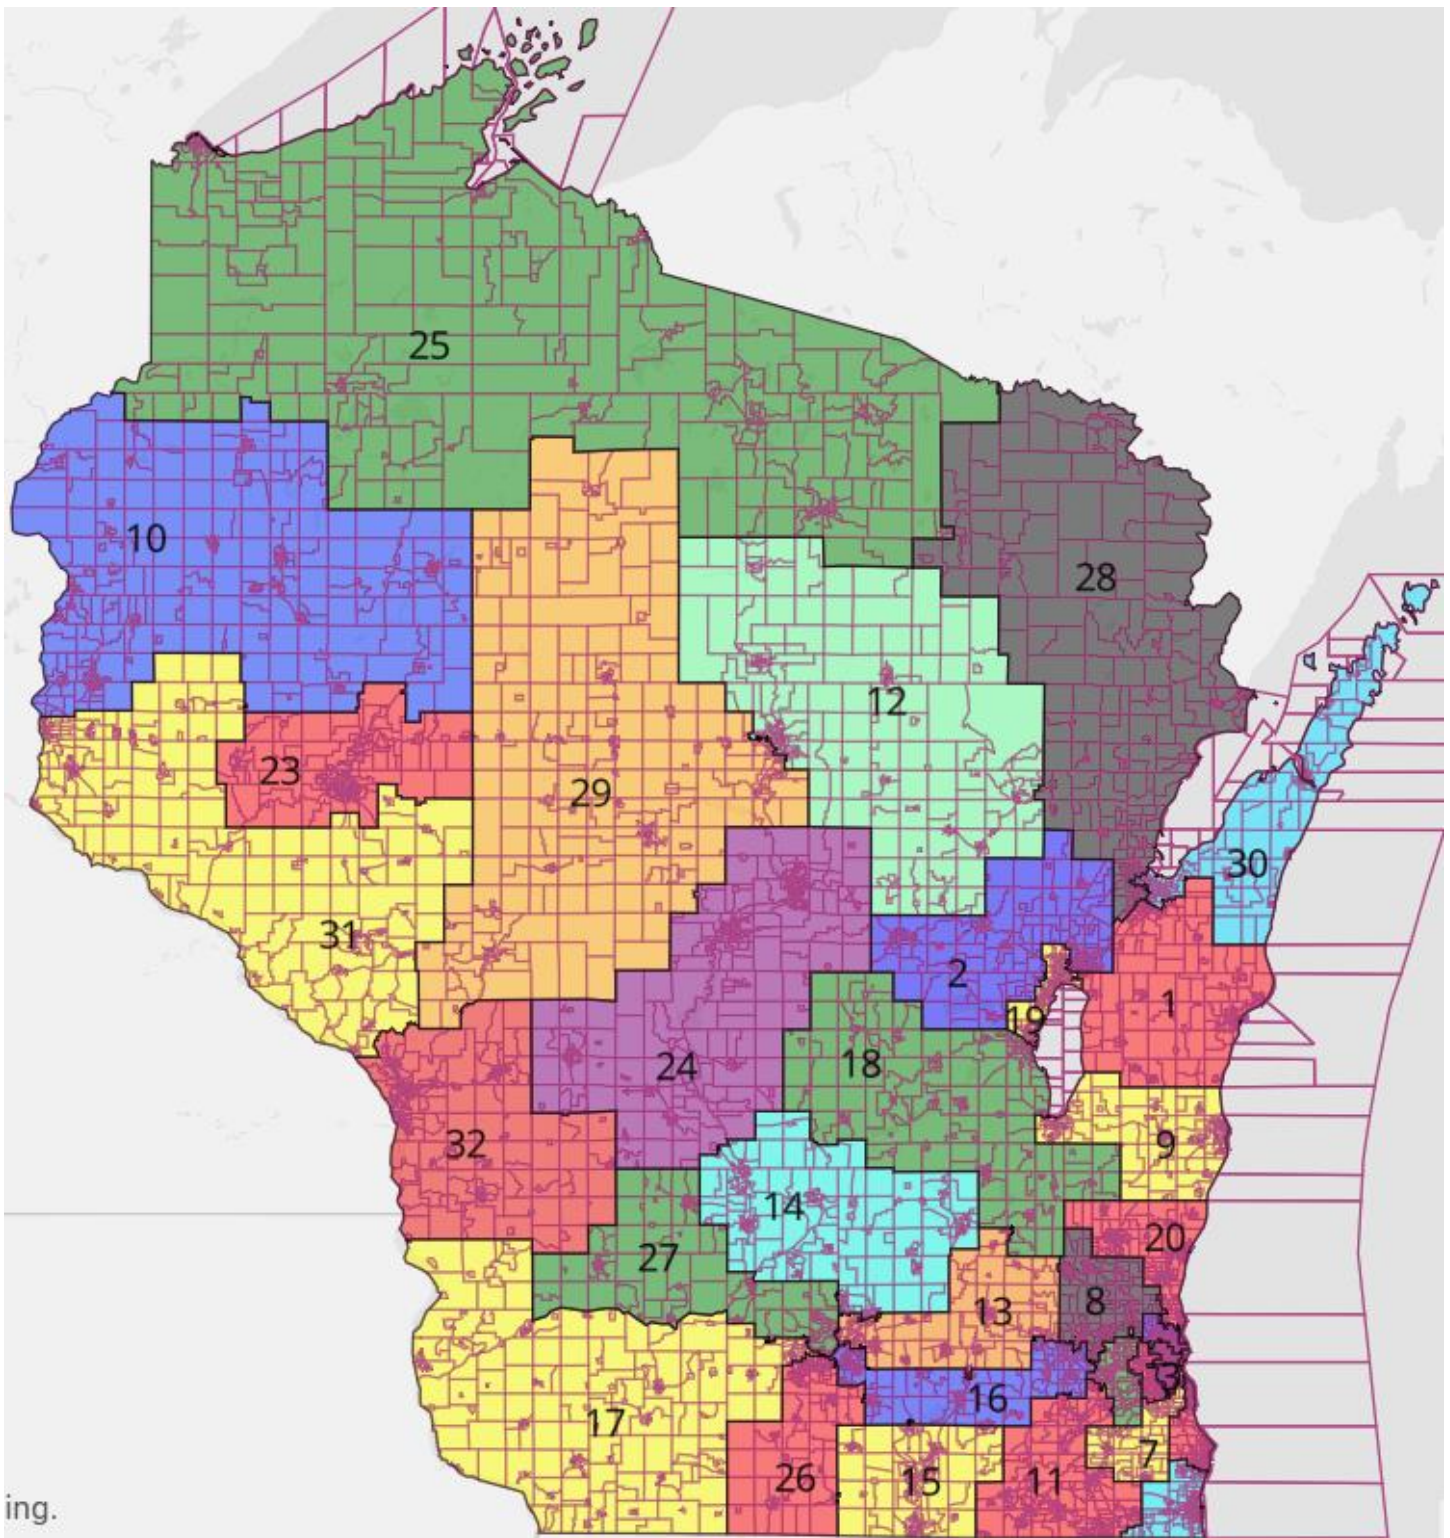

Matt Petering, PhD
District Solutions LLC
January 12, 2024

Image of Senate Districts in Wisconsin Legislative Map 173#008

ing.

Image from DavesRedistricting.org