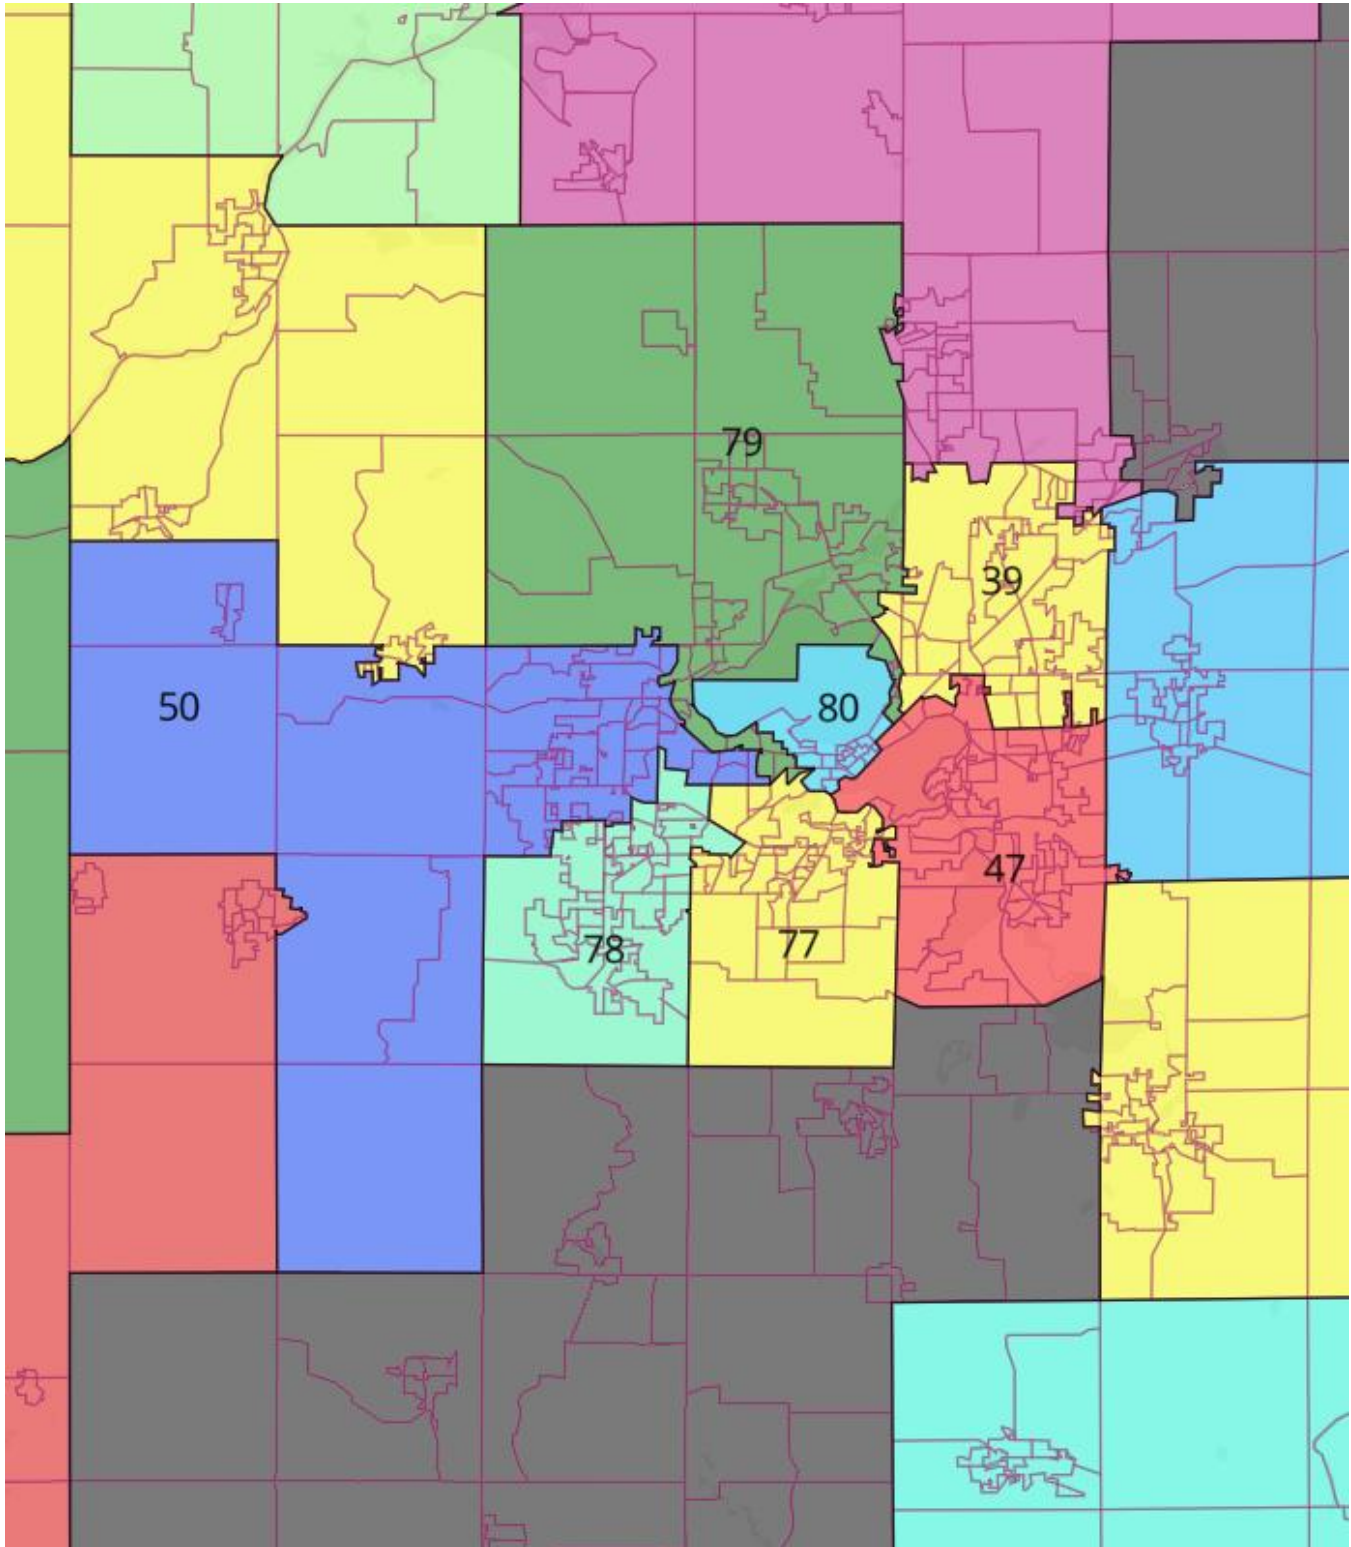

Image of Assembly Districts in Map 173#008 (Milwaukee Area)

Image from DavesRedistricting.org

Matt Petering, PhD
District Solutions LLC
January 12, 2024

Image of Assembly Districts in Map 173#008 (Madison Area)

Image from DavesRedistricting.org

Matt Petering, PhD
District Solutions LLC
January 12, 2024

Image of Assembly Districts in Map 173#008 (Green Bay and Fox Cities)

Image from DavesRedistricting.org

Matt Petering, PhD
District Solutions LLC
January 12, 2024

Image of Assembly Districts in Map 173#008 (Kenosha and Racine)

Image from DavesRedistricting.org

Matt Petering, PhD
District Solutions LLC
January 12, 2024

Image of Assembly Districts in Map 173#008 (Waukesha Area)

Image of Senate Districts in Map 173#008 (Milwaukee Area)

Image from DavesRedistricting.org