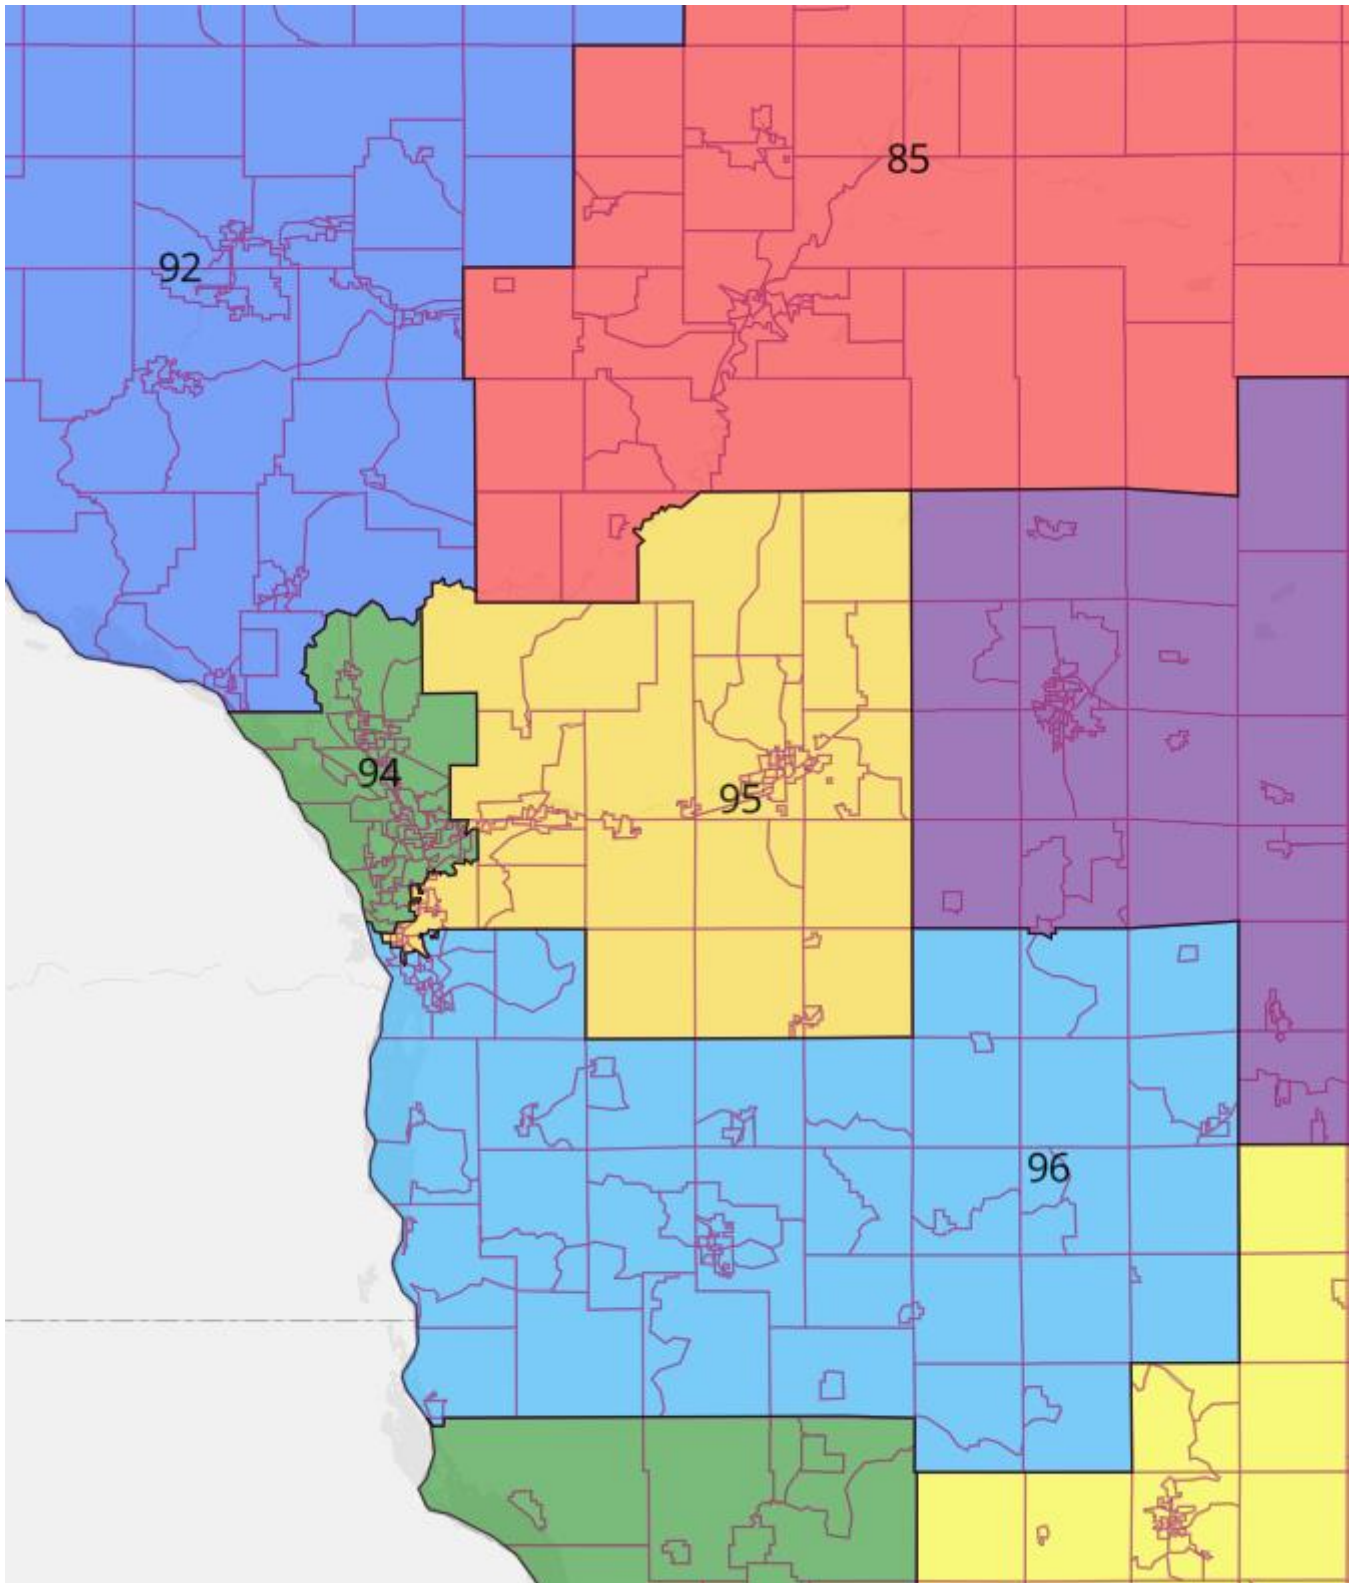

Image of Assembly Districts in Map 173#008 (Kenosha and Racine)

Image from DavesRedistricting.org

Matt Petering, PhD
District Solutions LLC
January 12, 2024

Image of Assembly Districts in Map 173#008 (Waukesha Area)

Image from DavesRedistricting.org

Matt Petering, PhD
District Solutions LLC
January 12, 2024

Image of Assembly Districts in Map 173#008 (Eau Claire Area)

Image from DavesRedistricting.org

Matt Petering, PhD
District Solutions LLC
January 12, 2024

Image of Assembly Districts in Map 173#008 (Janesville Area)

Image from DavesRedistricting.org

Matt Petering, PhD
District Solutions LLC
January 12, 2024

Image of Assembly Districts in Map 173#008 (La Crosse Area)

Image of Senate Districts in Map 173#008 (Milwaukee Area)

Image from DavesRedistricting.org