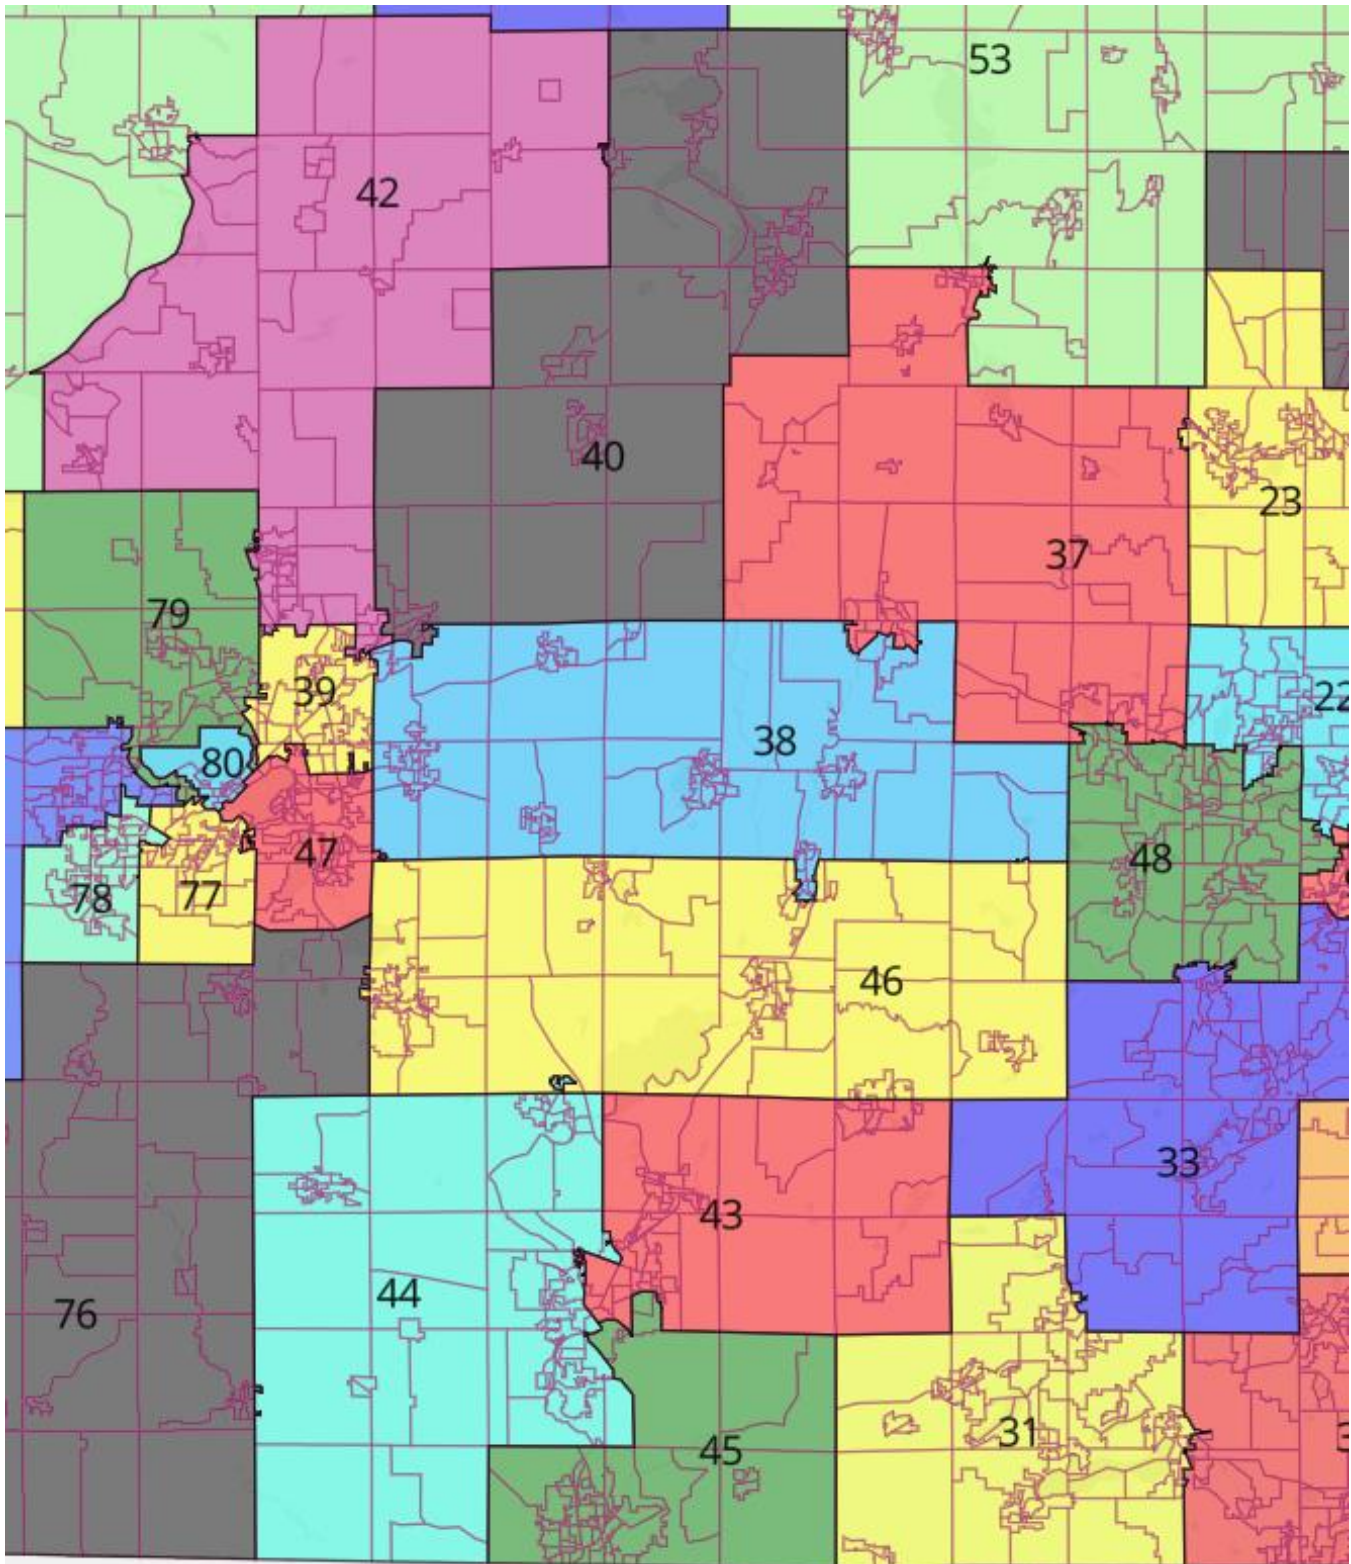

Image from DavesRedistricting.org

Matt Petering, PhD
District Solutions LLC
January 12, 2024

Image of Assembly Districts in Map 173#008 (Eau Claire Area)

Image from DavesRedistricting.org

Matt Petering, PhD
District Solutions LLC
January 12, 2024

Image of Assembly Districts in Map 173#008 (Janesville Area)

Image from DavesRedistricting.org

Matt Petering, PhD
District Solutions LLC
January 12, 2024

Image of Assembly Districts in Map 173#008 (La Crosse Area)

Image of Senate Districts in Map 173#008 (Milwaukee Area)

Image from DavesRedistricting.org