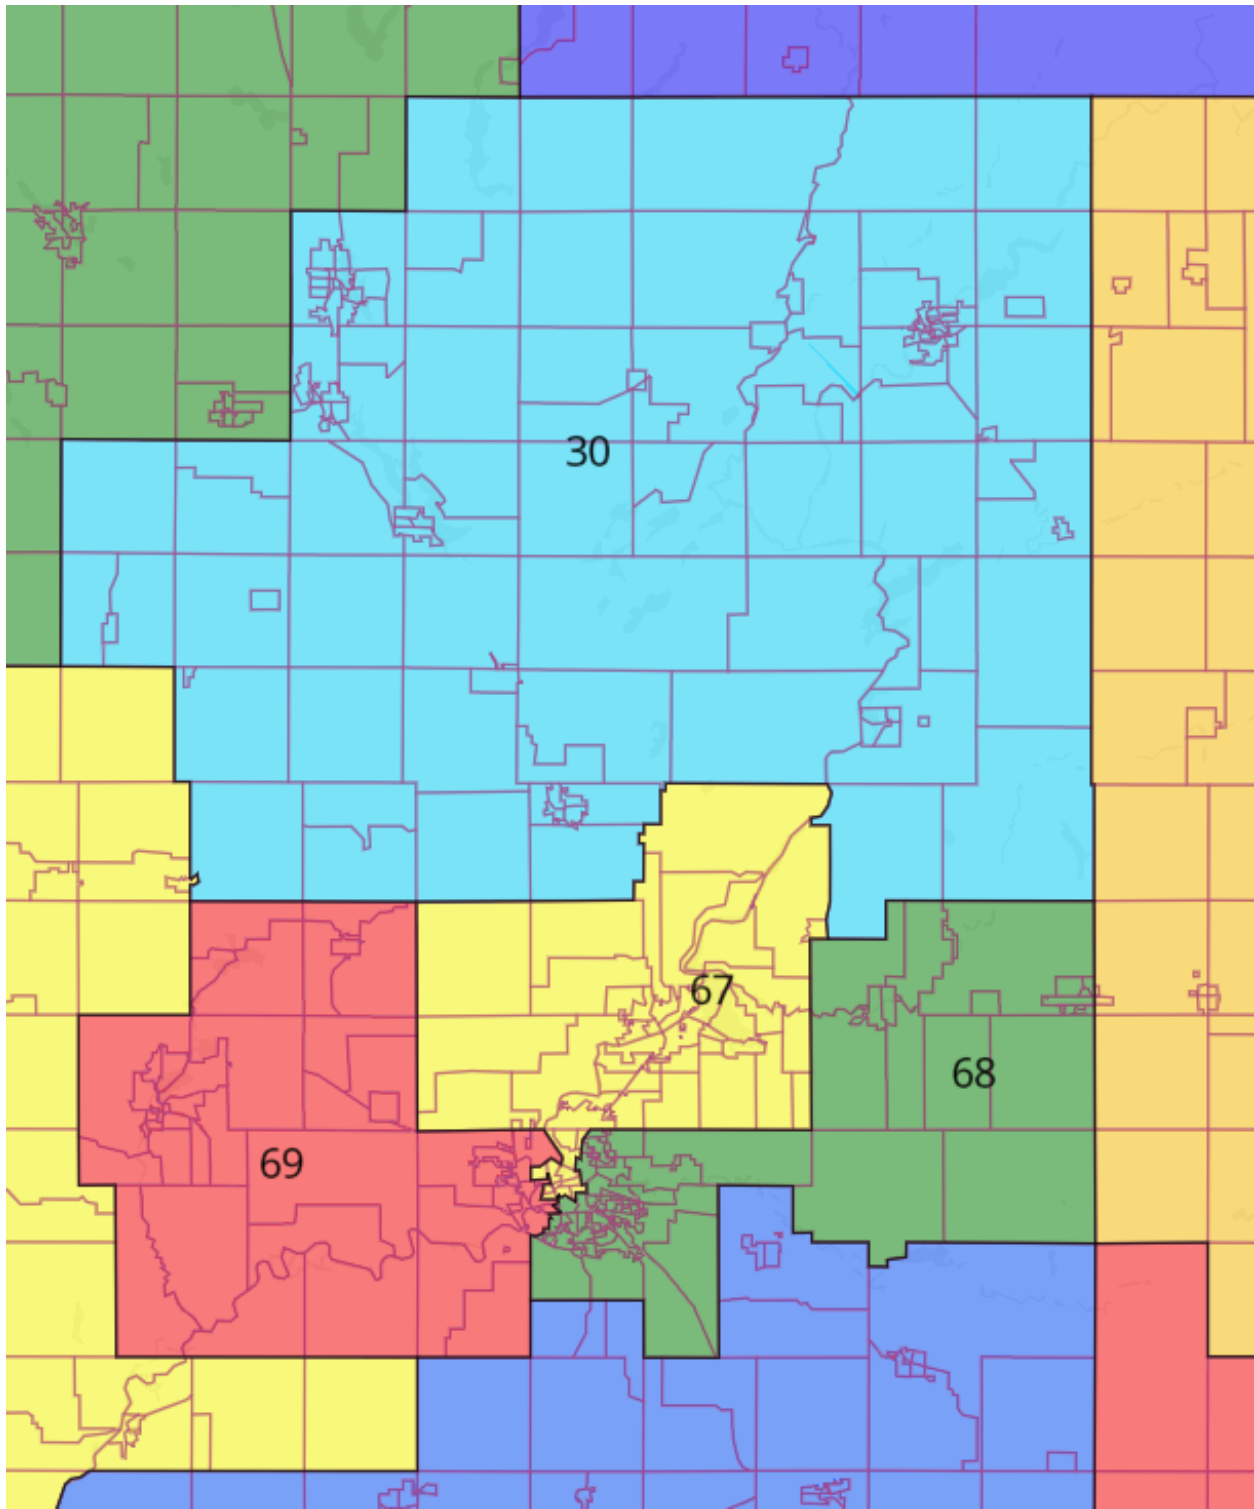

### Image of Assembly Districts in Map 173#008 (Eau Claire Area)

Image from DavesRedistricting.org

**Matt Petering, PhD**  
**District Solutions LLC**  
January 12, 2024

### Image of Assembly Districts in Map 173#008 (Janesville Area)

Image from DavesRedistricting.org

**Matt Petering, PhD**  
**District Solutions LLC**  
January 12, 2024