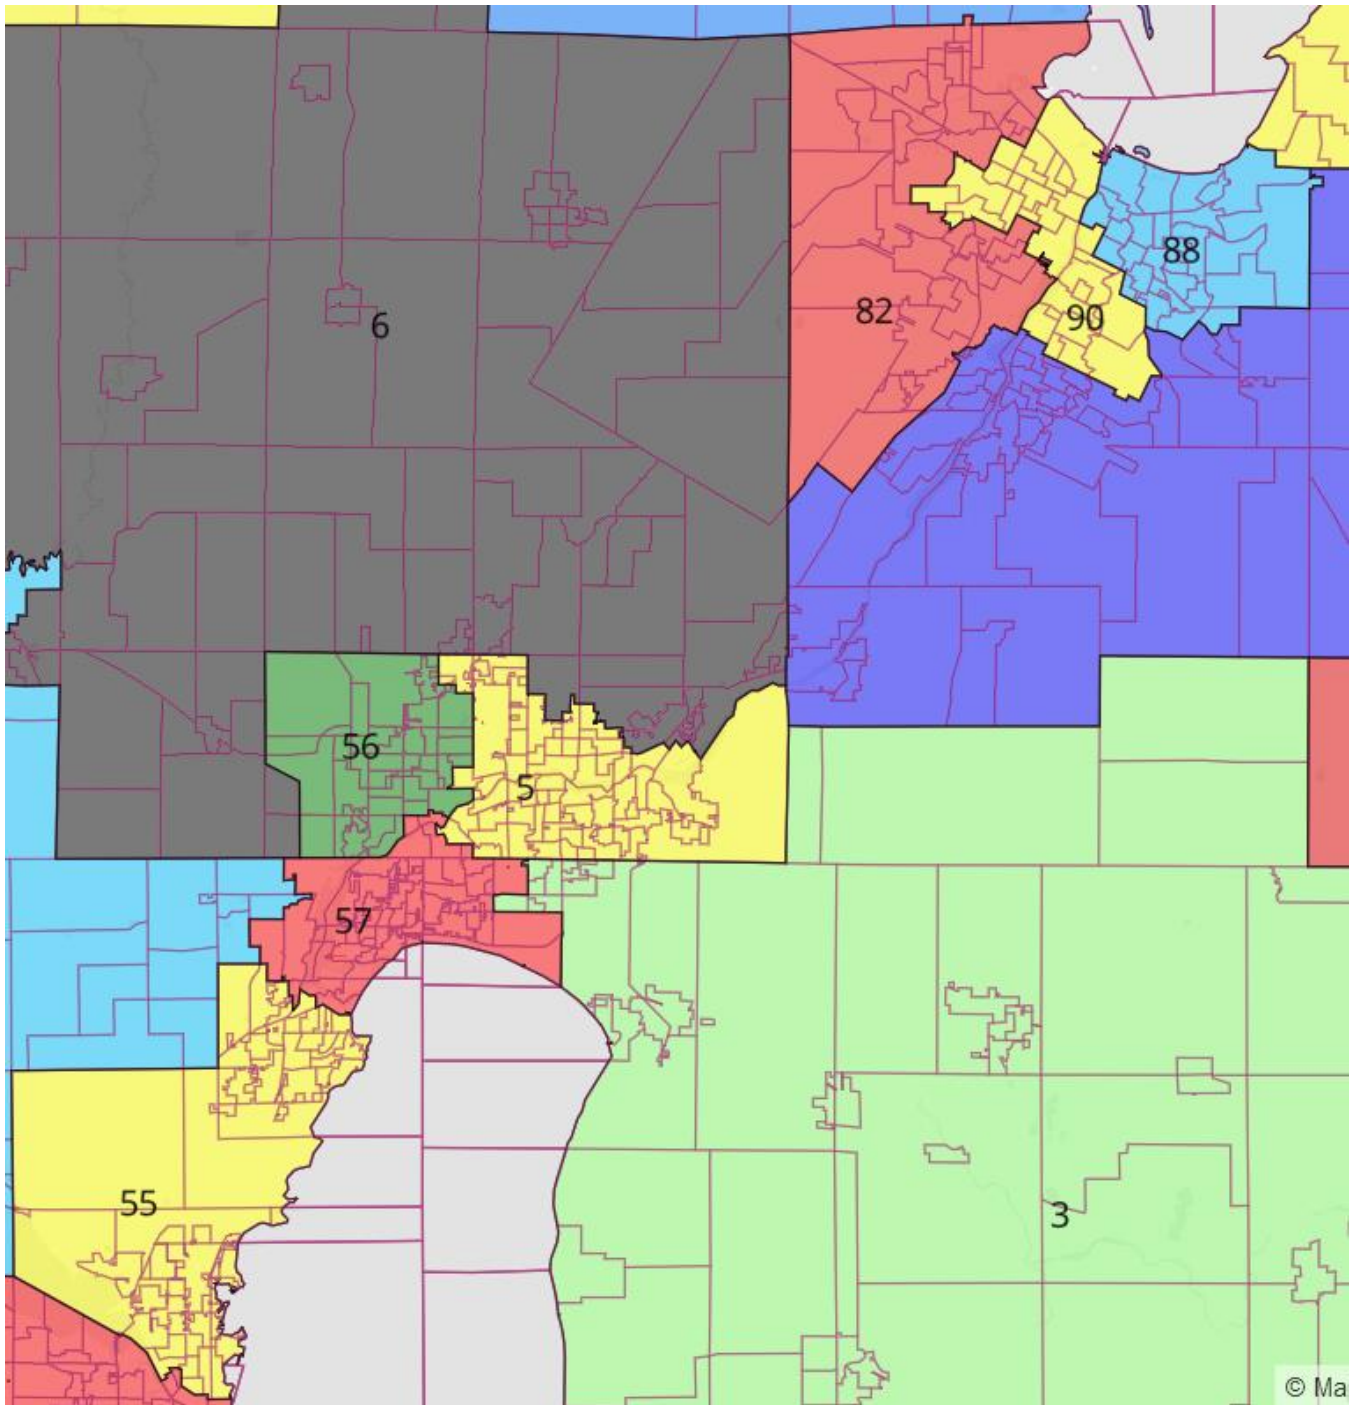

Image of Assembly Districts in Map 173#008 (Milwaukee Area)

Image from DavesRedistricting.org

Matt Petering, PhD
District Solutions LLC
January 12, 2024

Image of Assembly Districts in Map 173#008 (Madison Area)

Image from DavesRedistricting.org

Matt Petering, PhD
District Solutions LLC
January 12, 2024

Image of Assembly Districts in Map 173#008 (Green Bay and Fox Cities)

Image from DavesRedistricting.org

Matt Petering, PhD
District Solutions LLC
January 12, 2024

Image of Assembly Districts in Map 173#008 (Kenosha and Racine)

Image from DavesRedistricting.org

Matt Petering, PhD
District Solutions LLC
January 12, 2024

Image of Assembly Districts in Map 173#008 (Waukesha Area)

Image of Senate Districts in Map 173#008 (Milwaukee Area)

Image from DavesRedistricting.org