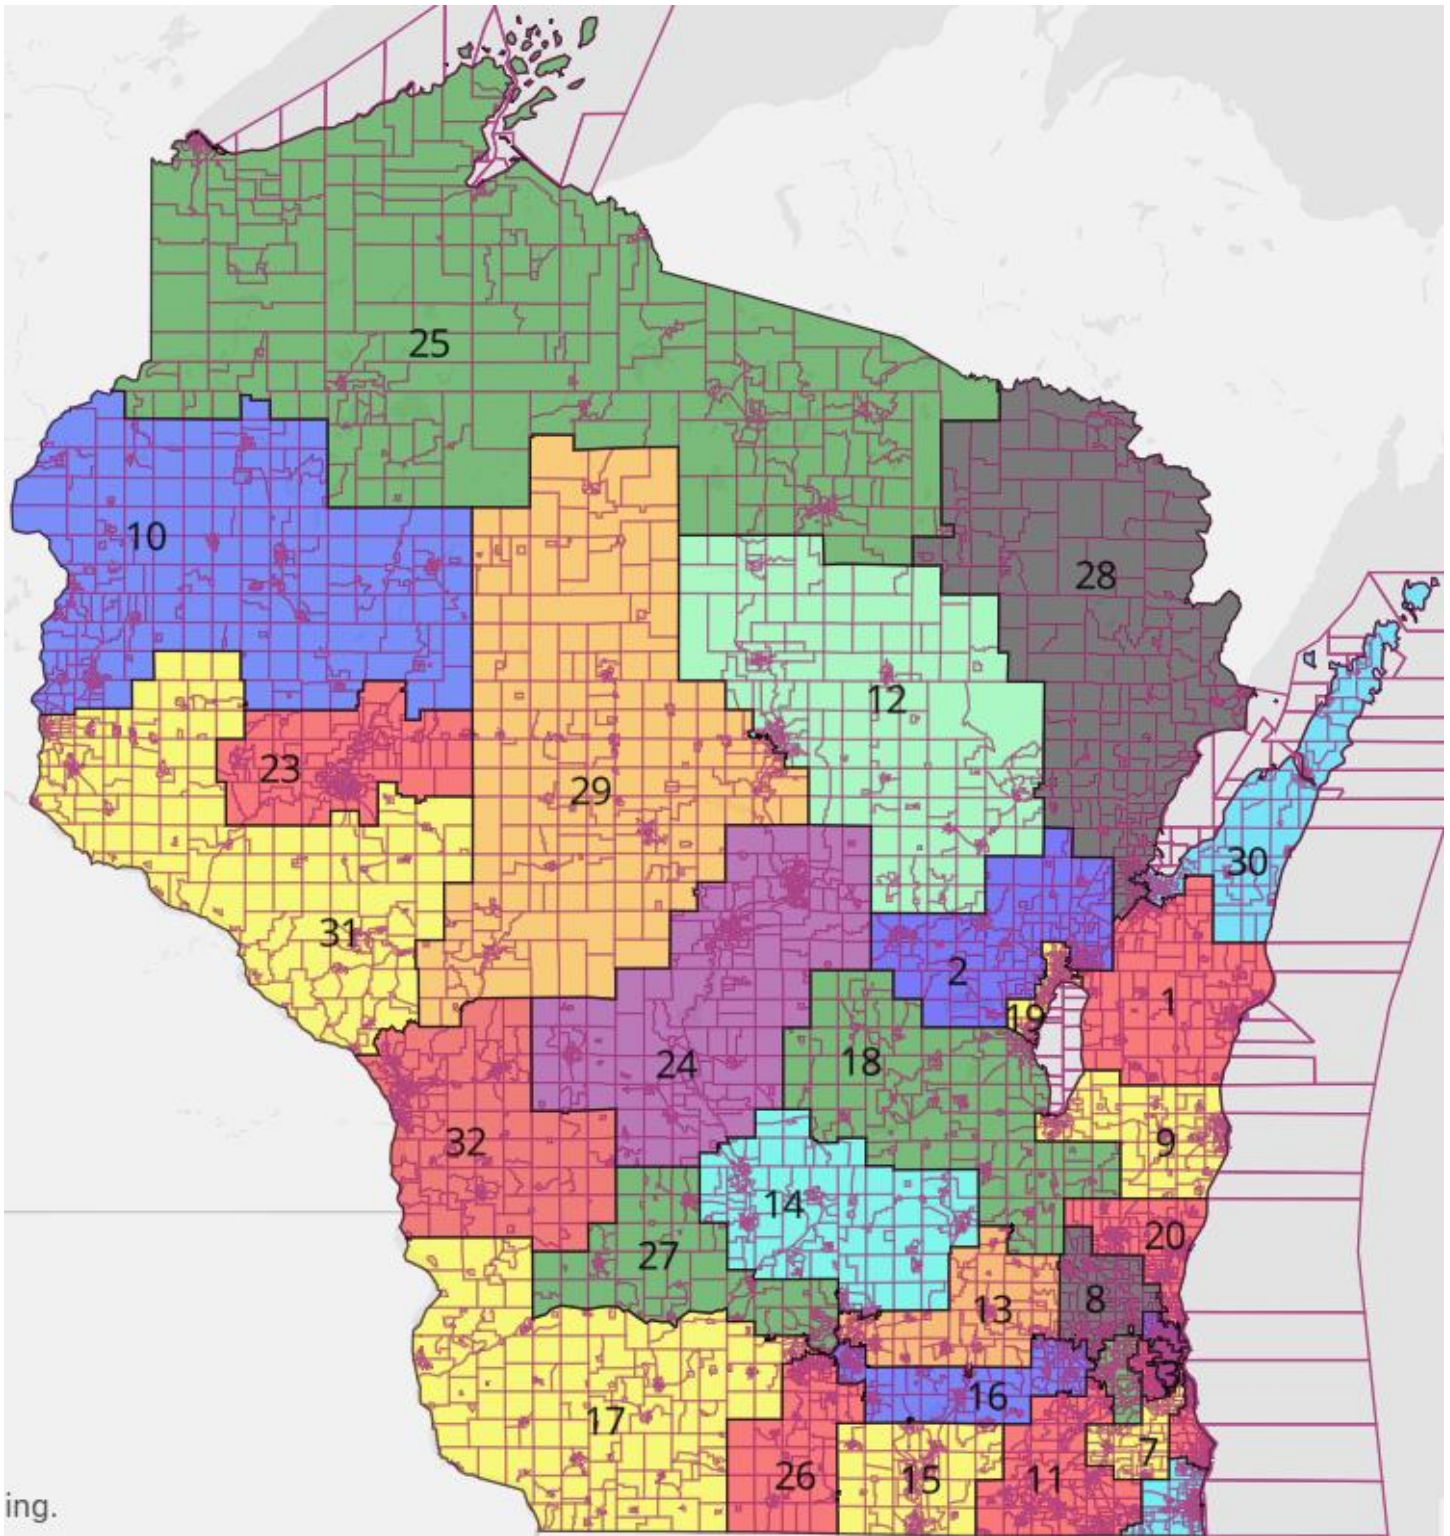

Matt Petering, PhD
District Solutions LLC
January 12, 2024

Image of Senate Districts in Wisconsin Legislative Map 173#008

ing.

Image from DavesRedistricting.org