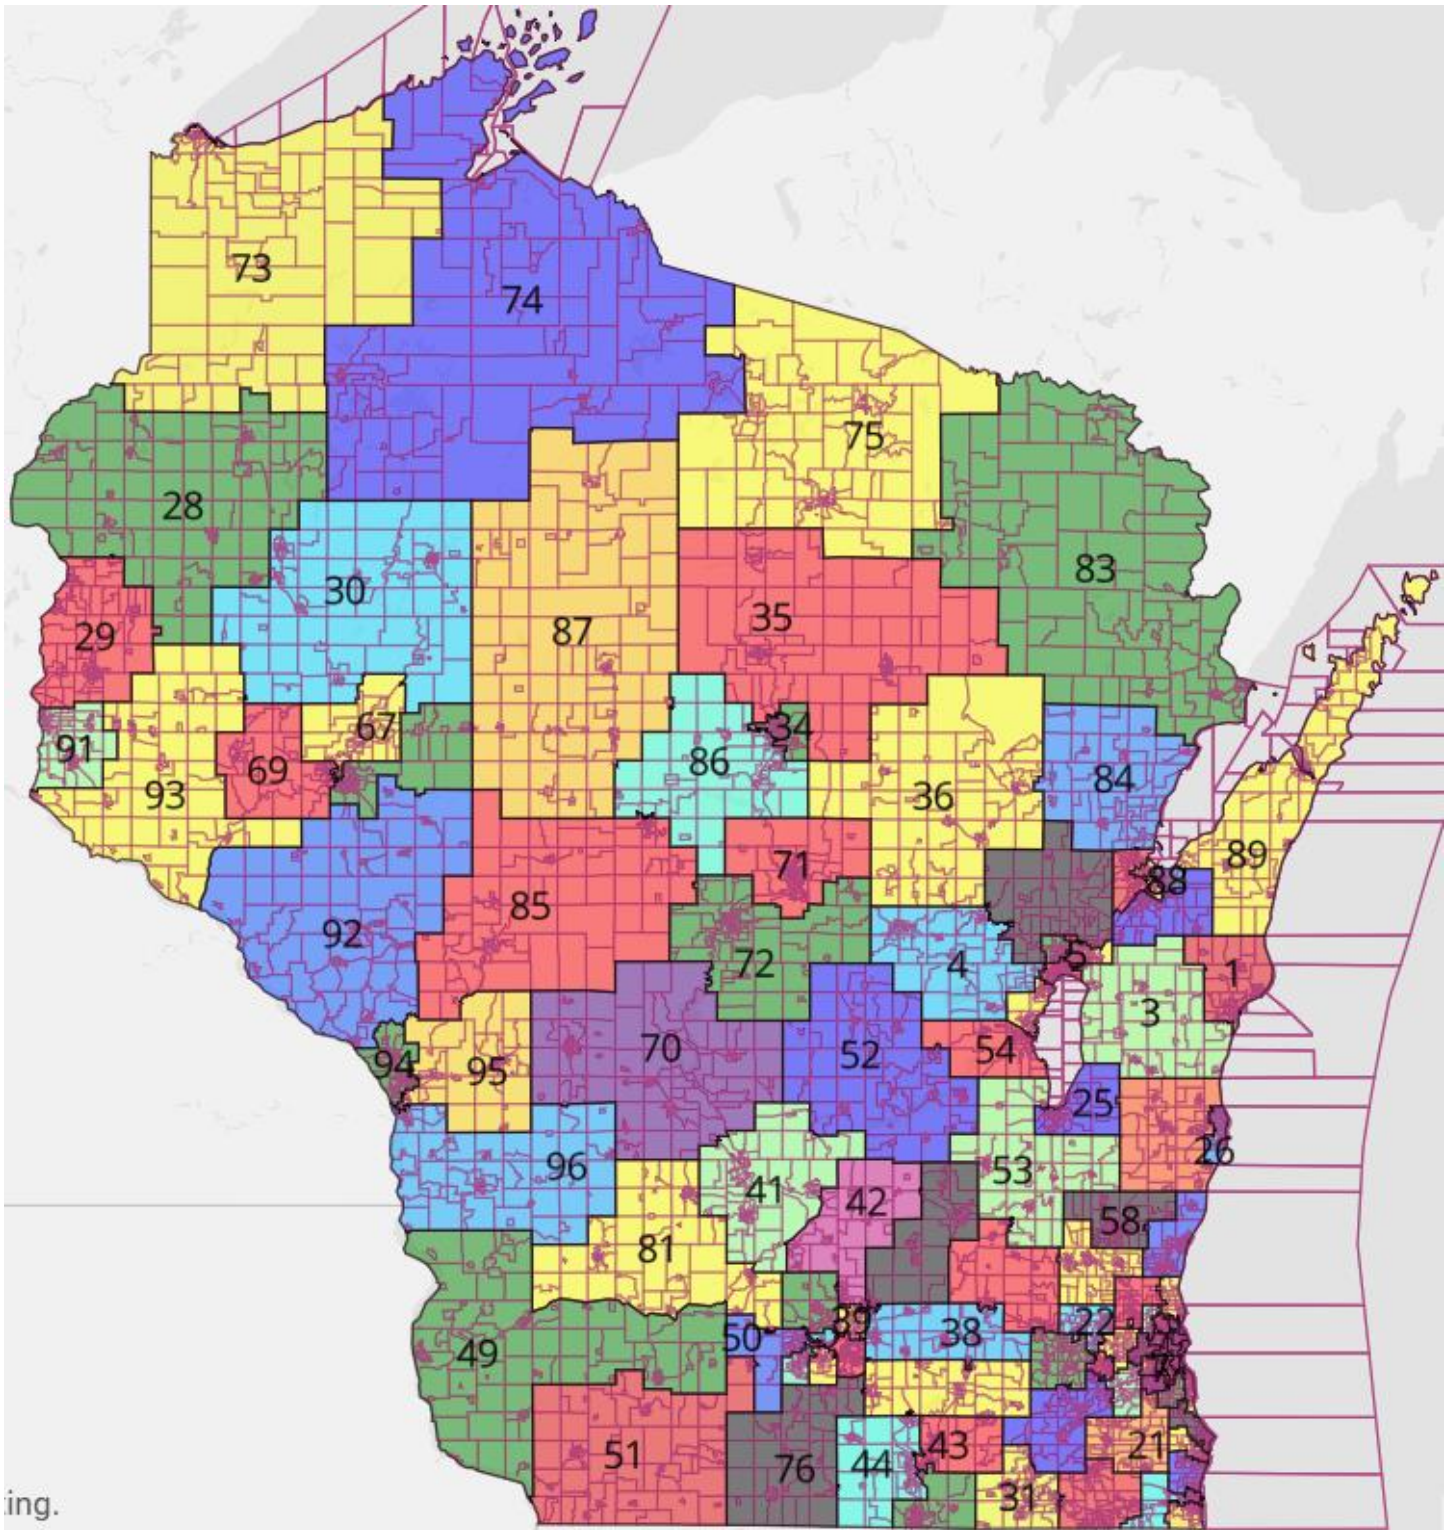

**FILED**  
**Matt Petering, PhD**  
**District Solutions LLC**  
**CLERK OF WISCONSIN**  
**January 12, 2024**  
**SUPREME COURT**

### Image of Assembly Districts in Wisconsin Legislative Map 173#008

ing.

Image from DavesRedistricting.org

**Matt Petering, PhD**  
**District Solutions LLC**  
January 12, 2024

**Image of Assembly Districts in Map 173#008 (Milwaukee Area)**

### Image of Assembly Districts in Map 173#008 (Madison Area)

Image from DavesRedistricting.org

**Matt Petering, PhD**  
**District Solutions LLC**  
January 12, 2024

### Image of Senate Districts in Map 173#008 (Milwaukee Area)

Image from DavesRedistricting.org