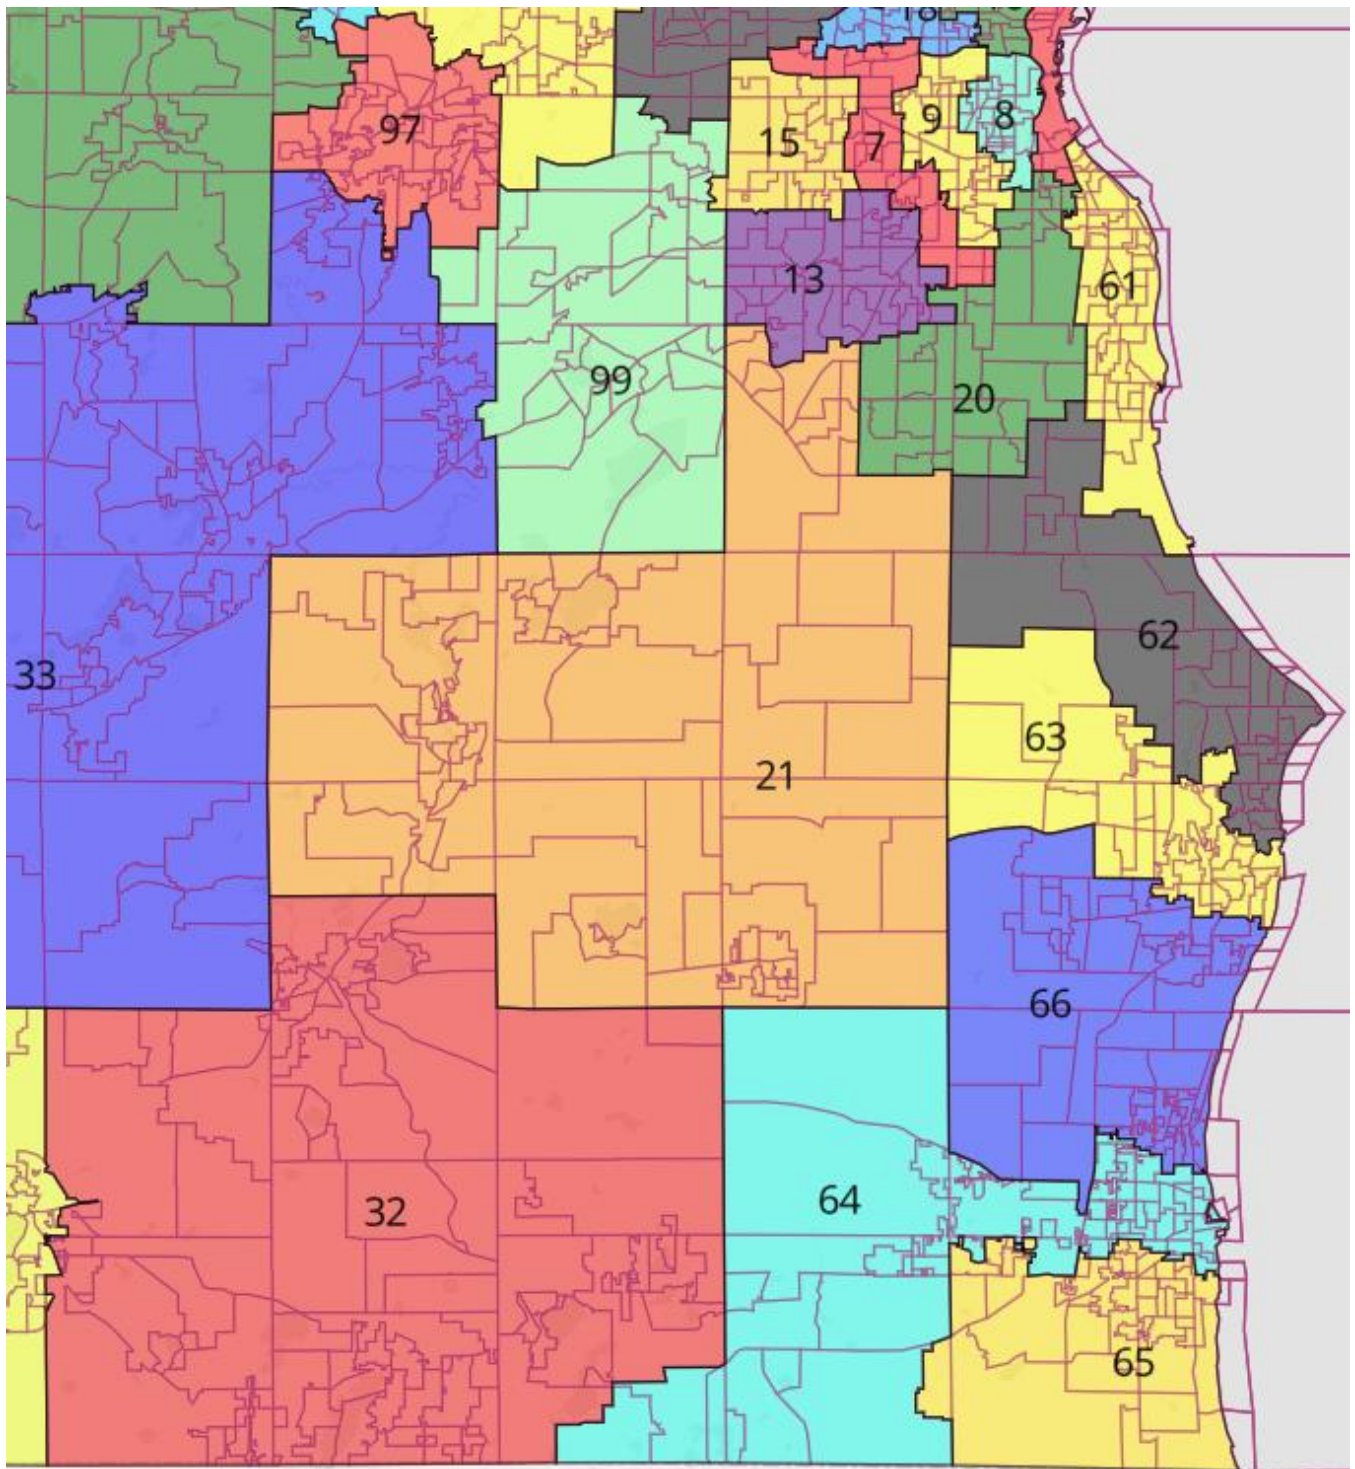

### Image of Assembly Districts in Map 173#008 (Green Bay and Fox Cities)

Image from DavesRedistricting.org

**Matt Petering, PhD**  
**District Solutions LLC**  
January 12, 2024

### Image of Assembly Districts in Map 173#008 (Kenosha and Racine)

Image from DavesRedistricting.org

**Matt Petering, PhD**  
**District Solutions LLC**  
January 12, 2024

### Image of Assembly Districts in Map 173#008 (Waukesha Area)

Image from DavesRedistricting.org

**Matt Petering, PhD**  
**District Solutions LLC**  
January 12, 2024