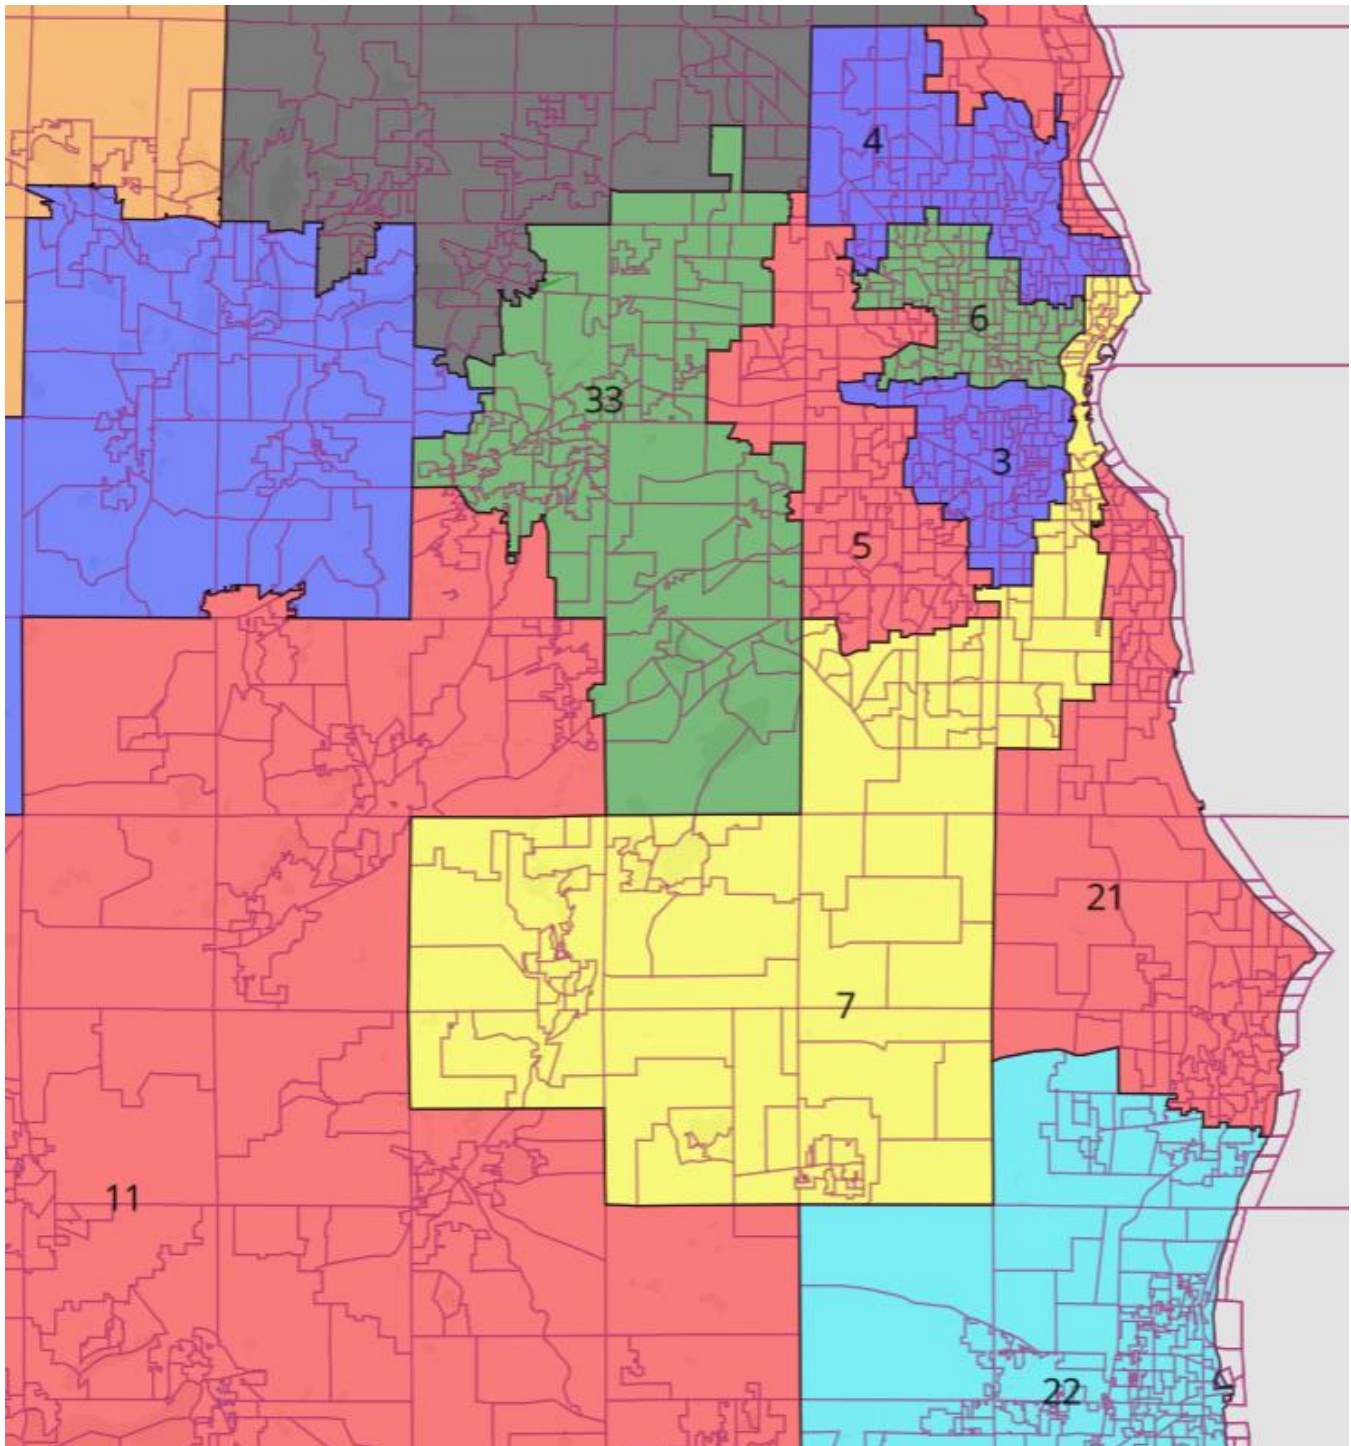

### Image of Senate Districts in Map 173#008 (Milwaukee Area)

Image from DavesRedistricting.org