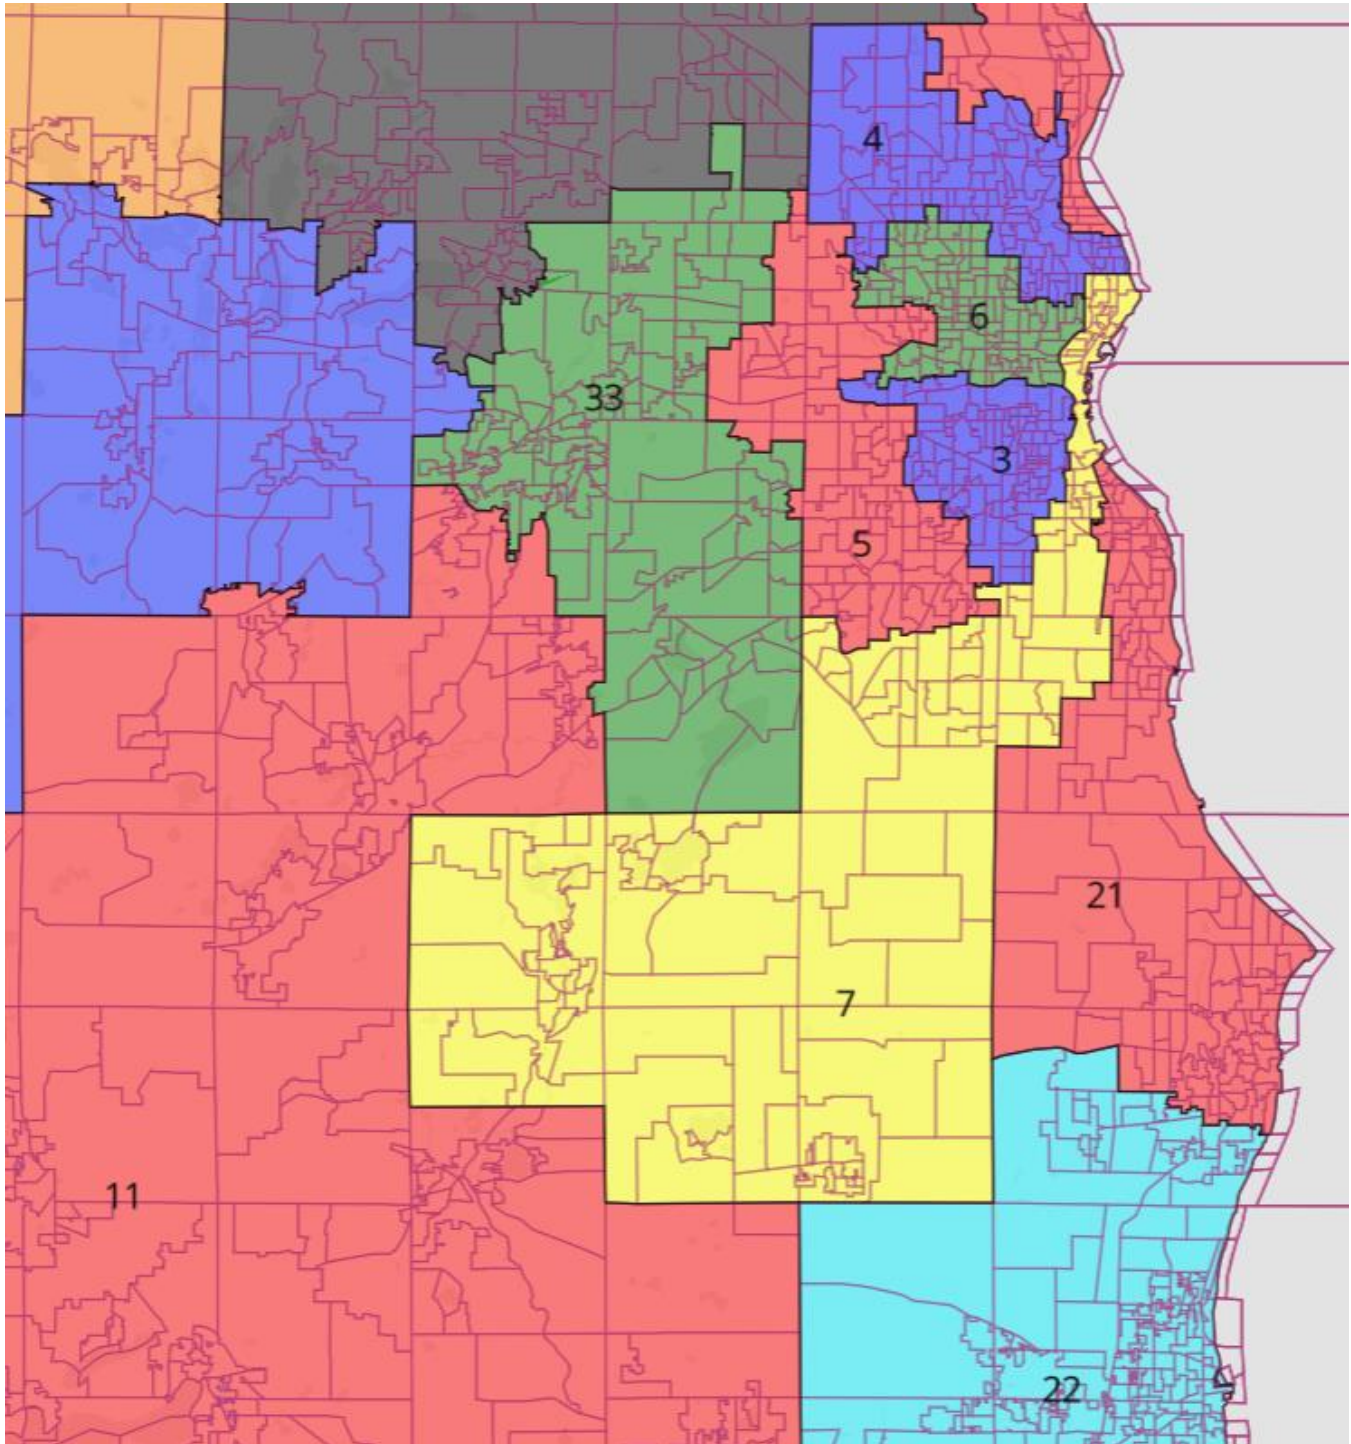

Image of Senate Districts in Map 173#008 (Milwaukee Area)

Image from DavesRedistricting.org