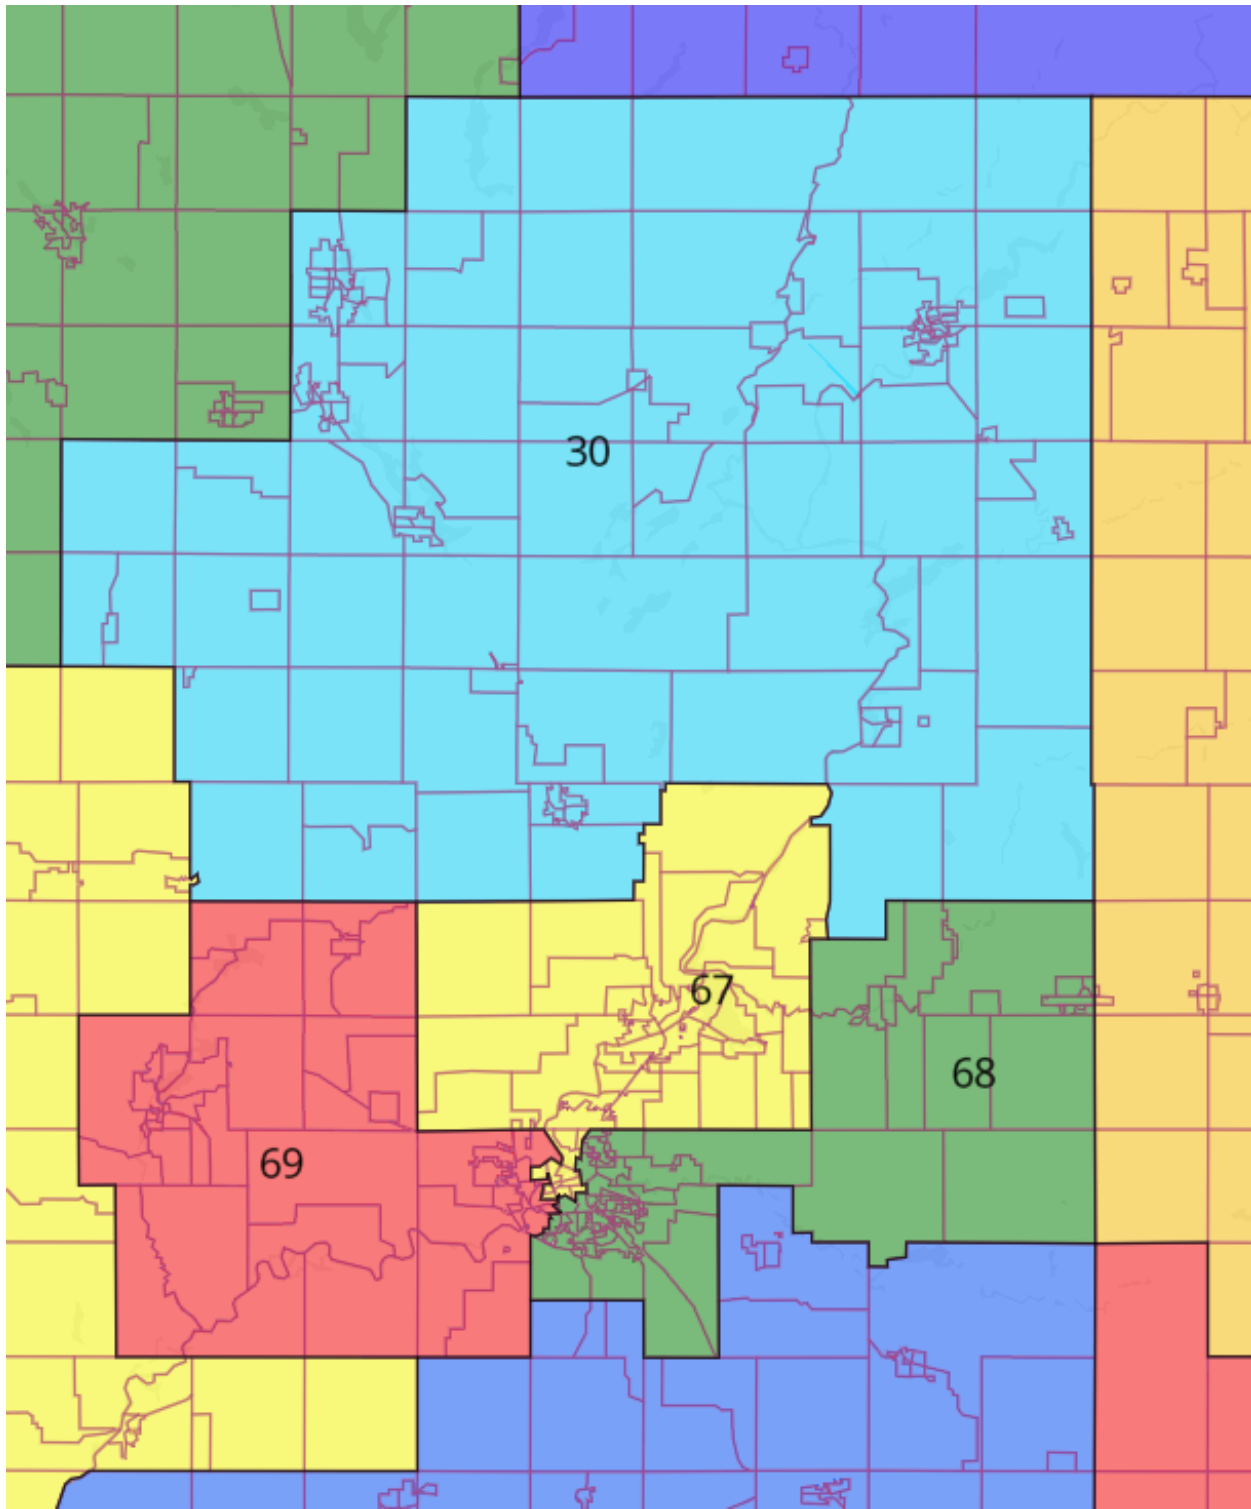

Image of Assembly Districts in Map 173#008 (Kenosha and Racine)

Image from DavesRedistricting.org

Matt Petering, PhD
District Solutions LLC
January 12, 2024

Image of Assembly Districts in Map 173#008 (Waukesha Area)

Image from DavesRedistricting.org

Matt Petering, PhD
District Solutions LLC
January 12, 2024

Image of Assembly Districts in Map 173#008 (Eau Claire Area)

Image from DavesRedistricting.org

Matt Petering, PhD
District Solutions LLC
January 12, 2024

Image of Assembly Districts in Map 173#008 (Janesville Area)

Image from DavesRedistricting.org

Matt Petering, PhD
District Solutions LLC
January 12, 2024

Image of Assembly Districts in Map 173#008 (La Crosse Area)

Image of Senate Districts in Map 173#008 (Milwaukee Area)

Image from DavesRedistricting.org