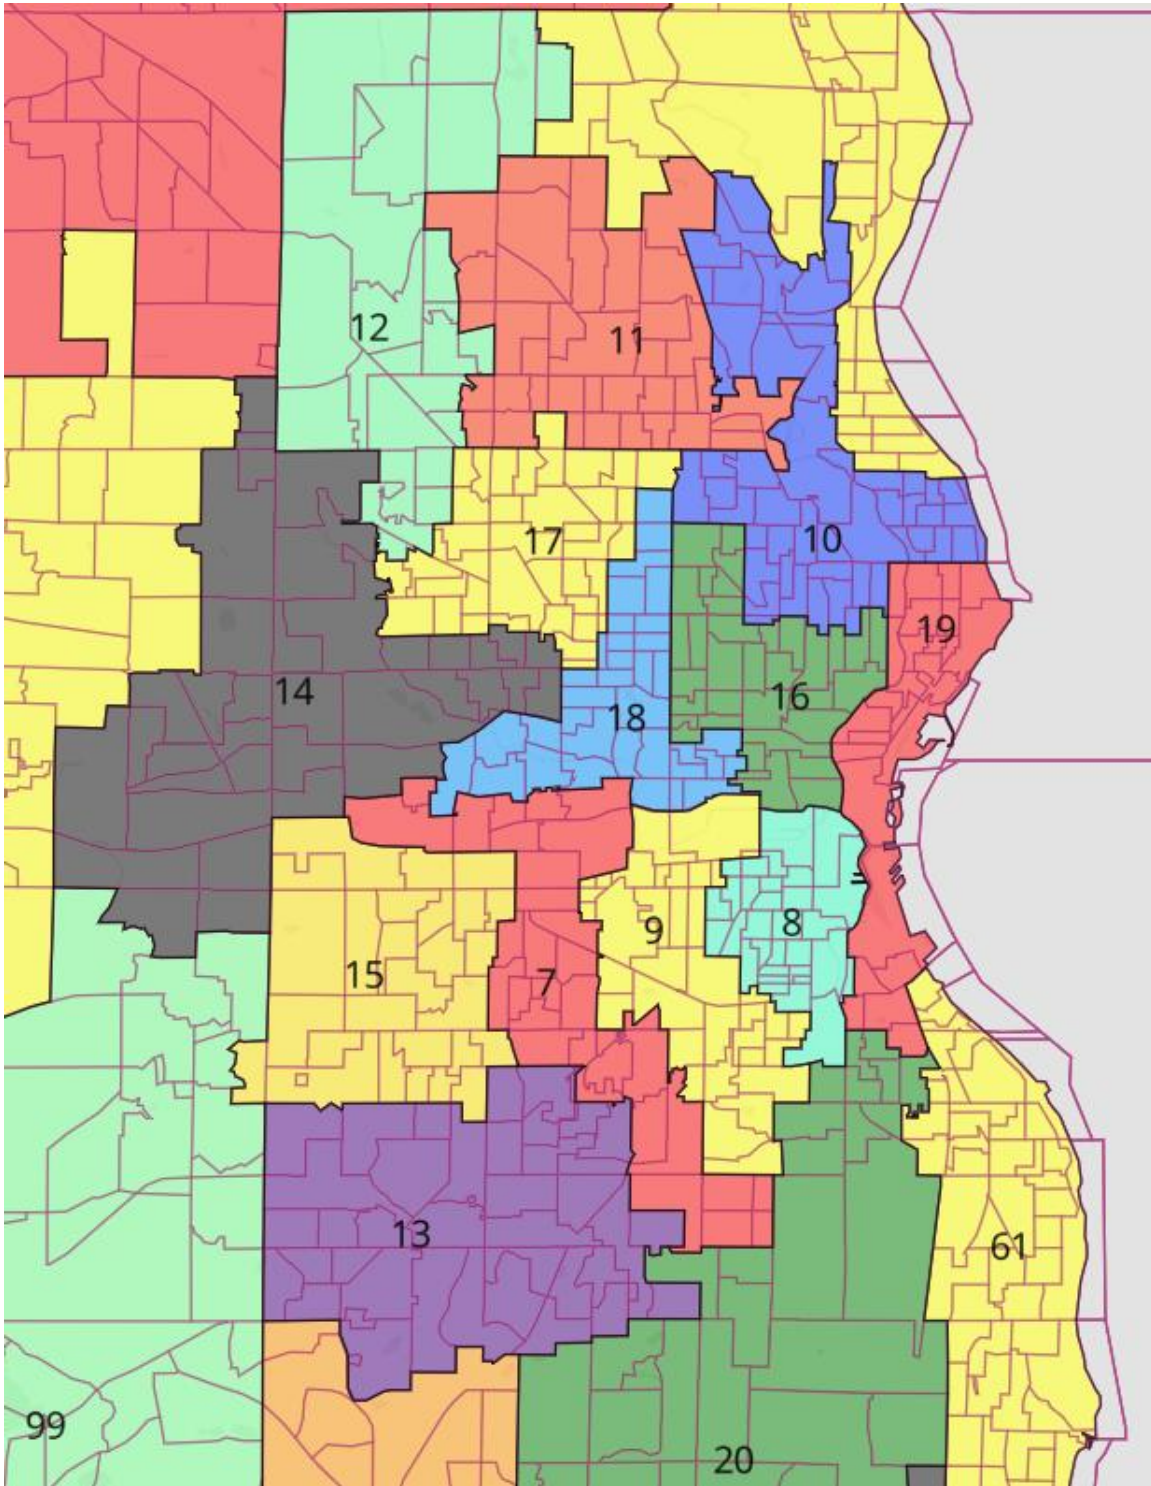

FILED
Matt Petering, PhD
District Solutions LLC
CLERK OF WISCONSIN
January 12, 2024
SUPREME COURT

Image of Assembly Districts in Wisconsin Legislative Map 173#008

ing.

Image from DavesRedistricting.org

Matt Petering, PhD
District Solutions LLC
January 12, 2024

Image of Assembly Districts in Map 173#008 (Milwaukee Area)

Image from DavesRedistricting.org

Matt Petering, PhD
District Solutions LLC
January 12, 2024

Image of Assembly Districts in Map 173#008 (Madison Area)

Image from DavesRedistricting.org

Matt Petering, PhD
District Solutions LLC
January 12, 2024

Image of Assembly Districts in Map 173#008 (Green Bay and Fox Cities)

Image from DavesRedistricting.org

Matt Petering, PhD
District Solutions LLC
January 12, 2024

Image of Assembly Districts in Map 173#008 (Kenosha and Racine)

Image from DavesRedistricting.org

Matt Petering, PhD
District Solutions LLC
January 12, 2024

Image of Assembly Districts in Map 173#008 (Waukesha Area)