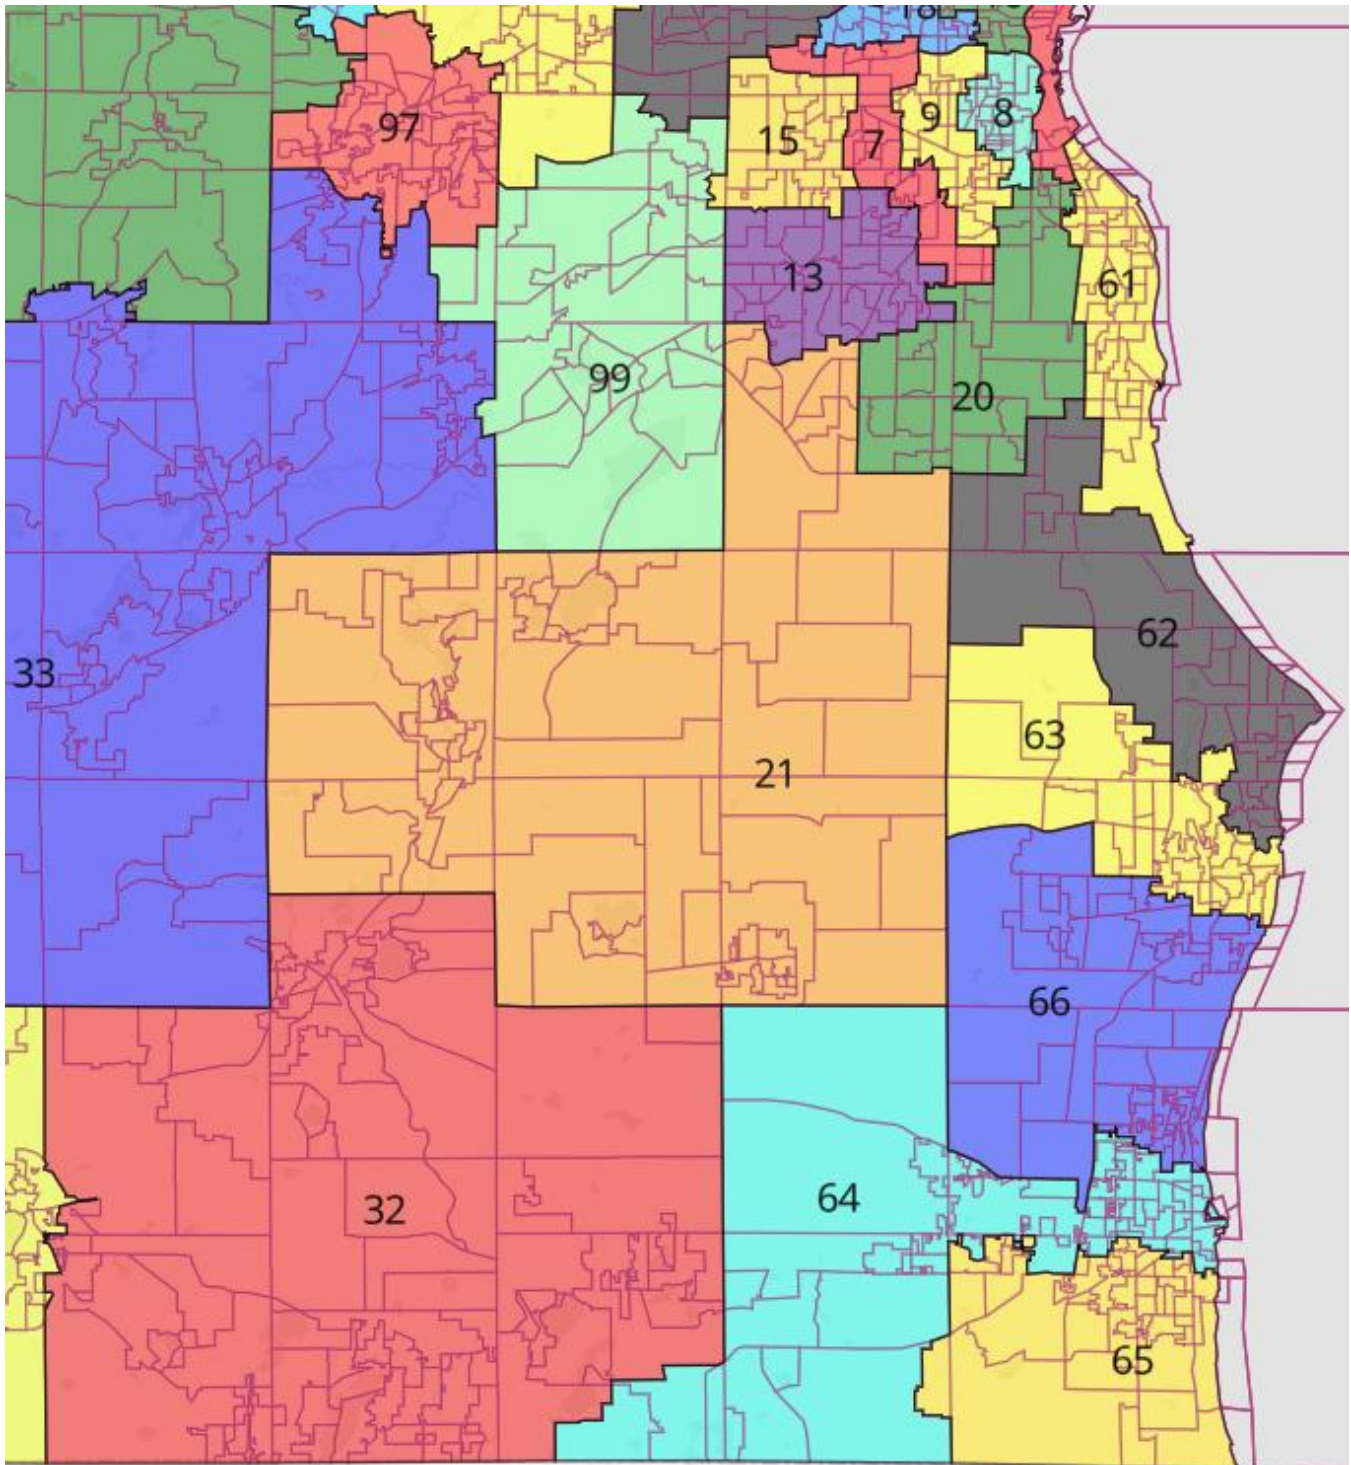

Image from DavesRedistricting.org

Matt Petering, PhD
District Solutions LLC
January 12, 2024

Image of Assembly Districts in Map 173#008 (Green Bay and Fox Cities)

Image from DavesRedistricting.org

Matt Petering, PhD
District Solutions LLC
January 12, 2024

Image of Assembly Districts in Map 173#008 (Kenosha and Racine)

Image from DavesRedistricting.org

Matt Petering, PhD
District Solutions LLC
January 12, 2024

Image of Assembly Districts in Map 173#008 (Waukesha Area)

Image from DavesRedistricting.org

Matt Petering, PhD
District Solutions LLC
January 12, 2024

Image of Assembly Districts in Map 173#008 (Eau Claire Area)

Image from DavesRedistricting.org

Matt Petering, PhD
District Solutions LLC
January 12, 2024