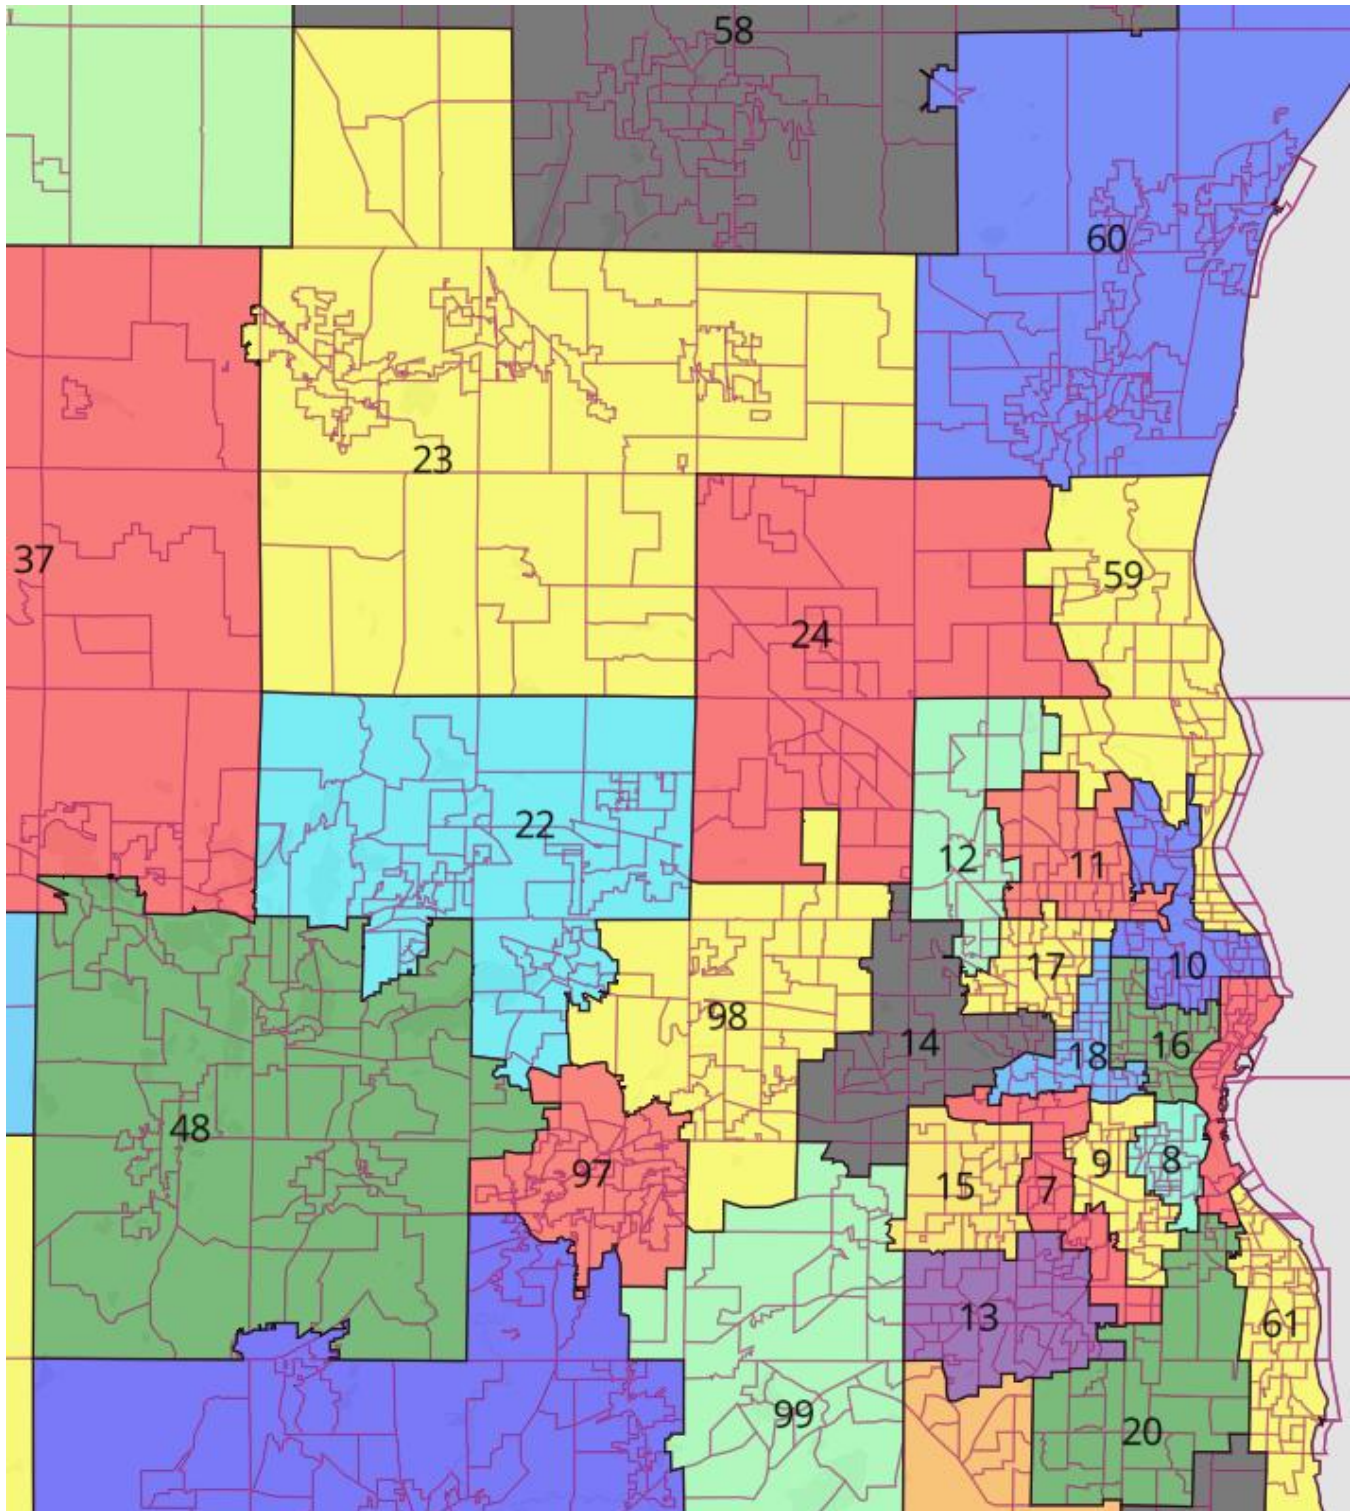

Image of Assembly Districts in Map 173#008 (Milwaukee Area)

Image from DavesRedistricting.org

Matt Petering, PhD
District Solutions LLC
January 12, 2024

Image of Assembly Districts in Map 173#008 (Madison Area)

Image from DavesRedistricting.org

Matt Petering, PhD
District Solutions LLC
January 12, 2024

Image of Assembly Districts in Map 173#008 (Green Bay and Fox Cities)

Image from DavesRedistricting.org

Matt Petering, PhD
District Solutions LLC
January 12, 2024

Image of Assembly Districts in Map 173#008 (Kenosha and Racine)

Image from DavesRedistricting.org

Matt Petering, PhD
District Solutions LLC
January 12, 2024

Image of Assembly Districts in Map 173#008 (Waukesha Area)

Image from DavesRedistricting.org

Matt Petering, PhD
District Solutions LLC
January 12, 2024

Image of Assembly Districts in Map 173#008 (Eau Claire Area)

Image from DavesRedistricting.org

Matt Petering, PhD
District Solutions LLC
January 12, 2024