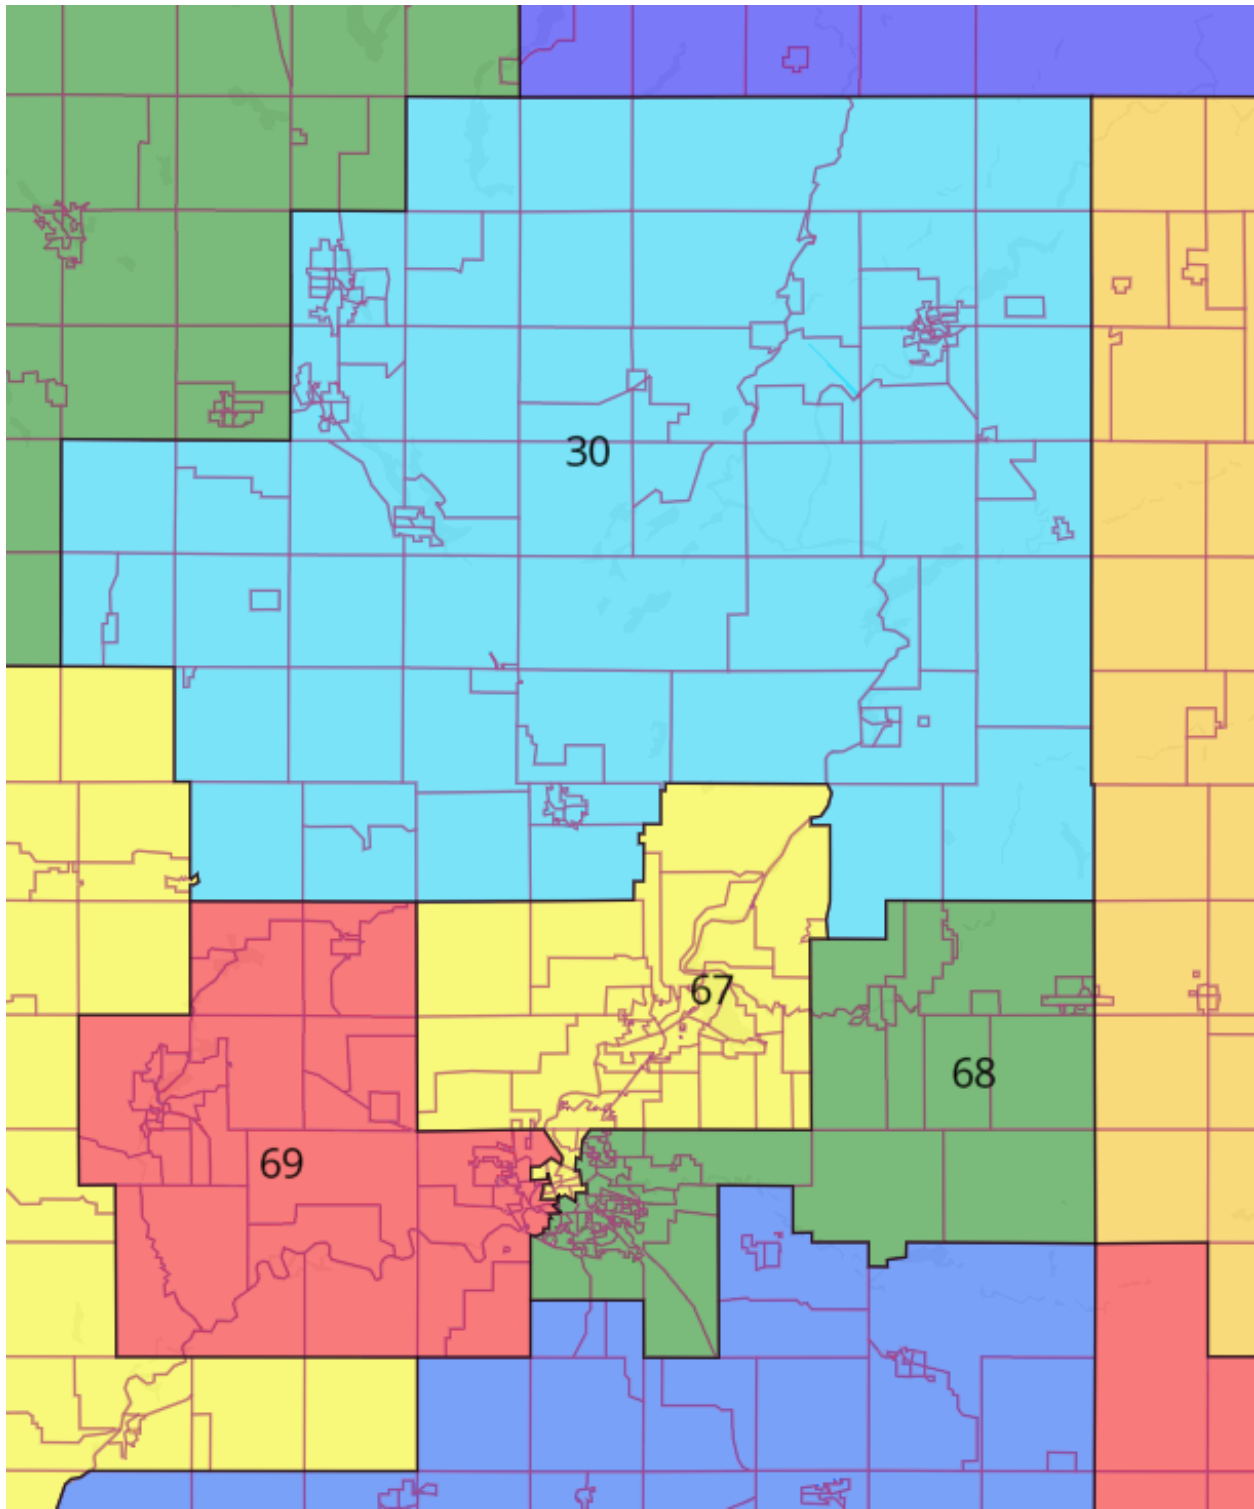

Image of Assembly Districts in Map 173#008 (Kenosha and Racine)

Image from DavesRedistricting.org

Matt Petering, PhD
District Solutions LLC
January 12, 2024

Image of Assembly Districts in Map 173#008 (Waukesha Area)

Image from DavesRedistricting.org

Matt Petering, PhD
District Solutions LLC
January 12, 2024

Image of Assembly Districts in Map 173#008 (Eau Claire Area)

Image from DavesRedistricting.org

Matt Petering, PhD
District Solutions LLC
January 12, 2024

Image of Assembly Districts in Map 173#008 (Janesville Area)

Image from DavesRedistricting.org

Matt Petering, PhD
District Solutions LLC
January 12, 2024

Image of Assembly Districts in Map 173#008 (La Crosse Area)

Image of Senate Districts in Map 173#008 (Milwaukee Area)

Image from DavesRedistricting.org