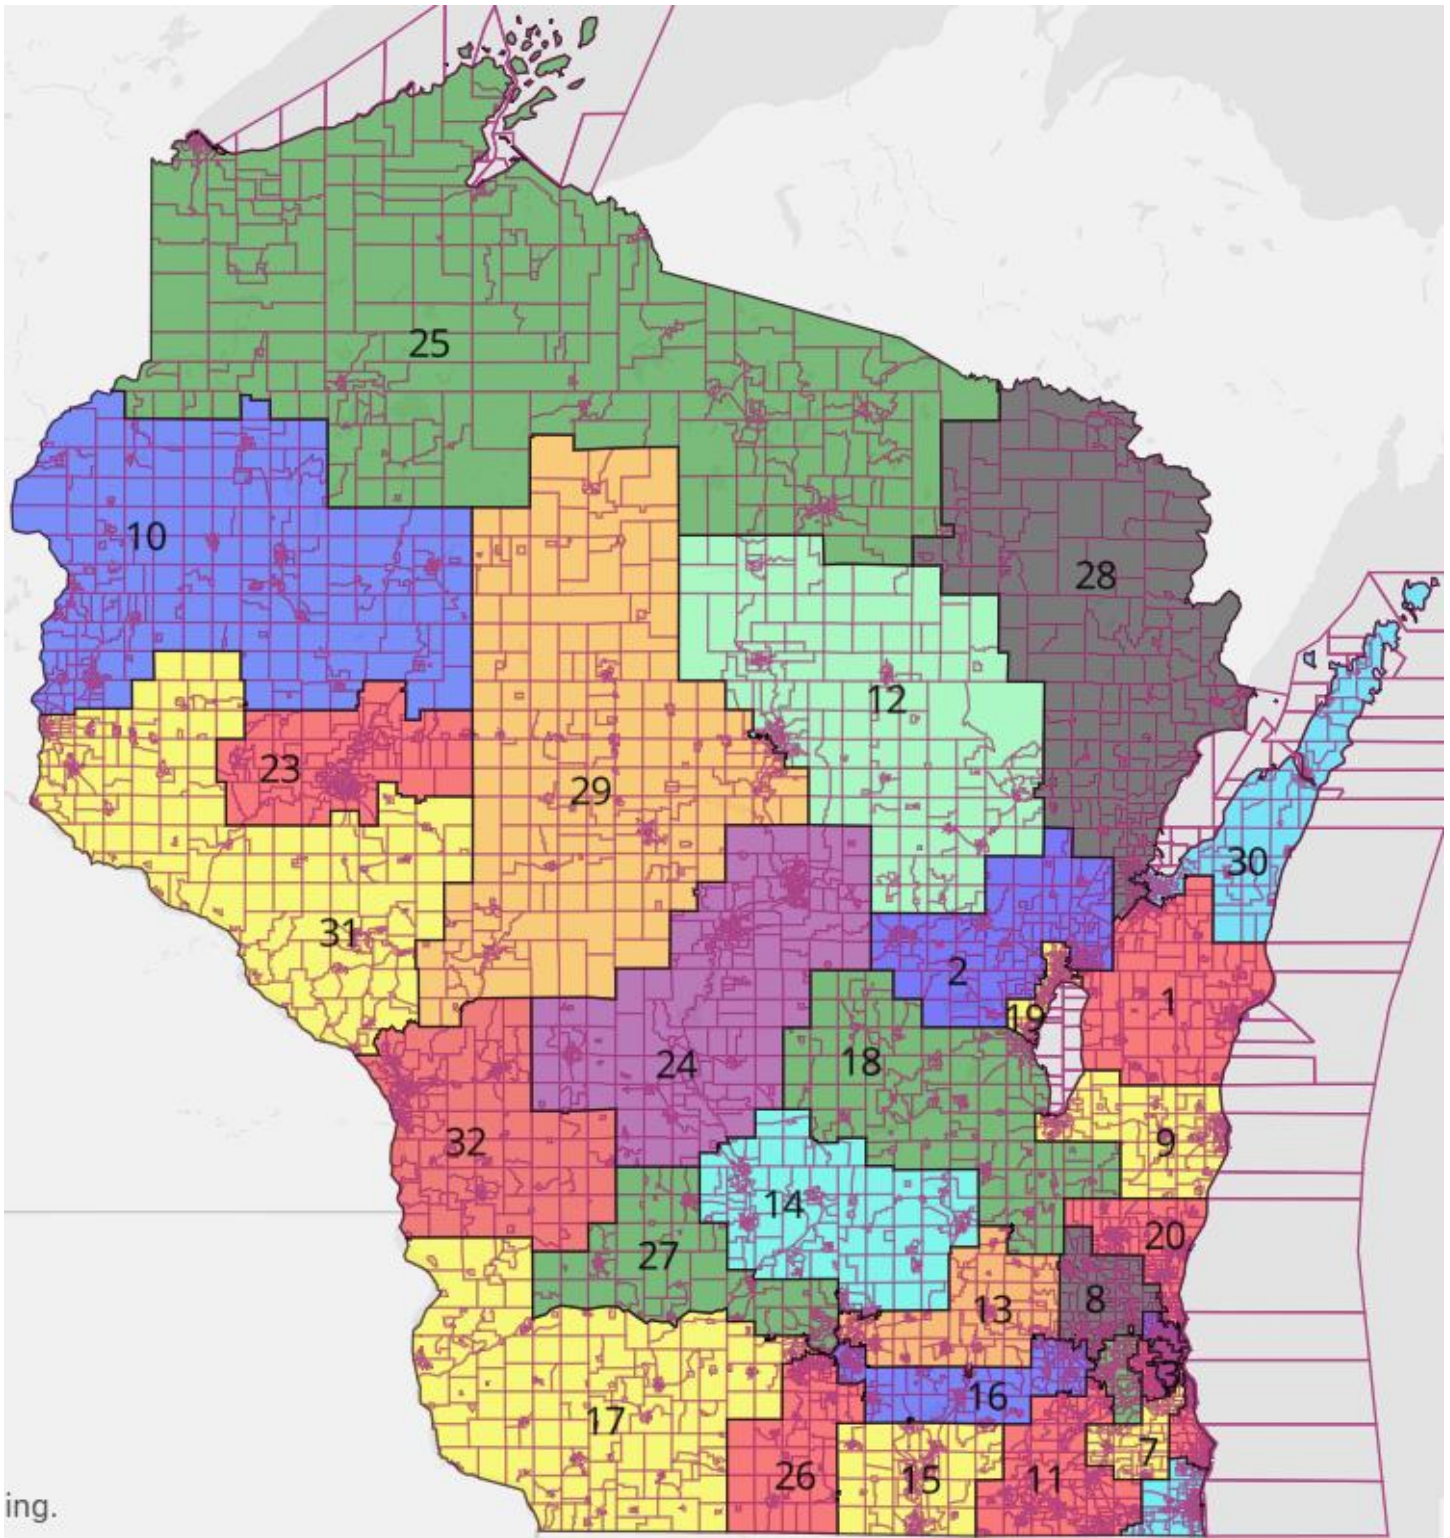

Matt Petering, PhD
District Solutions LLC
January 12, 2024

Image of Senate Districts in Wisconsin Legislative Map 173#008

ing.

Image from DavesRedistricting.org