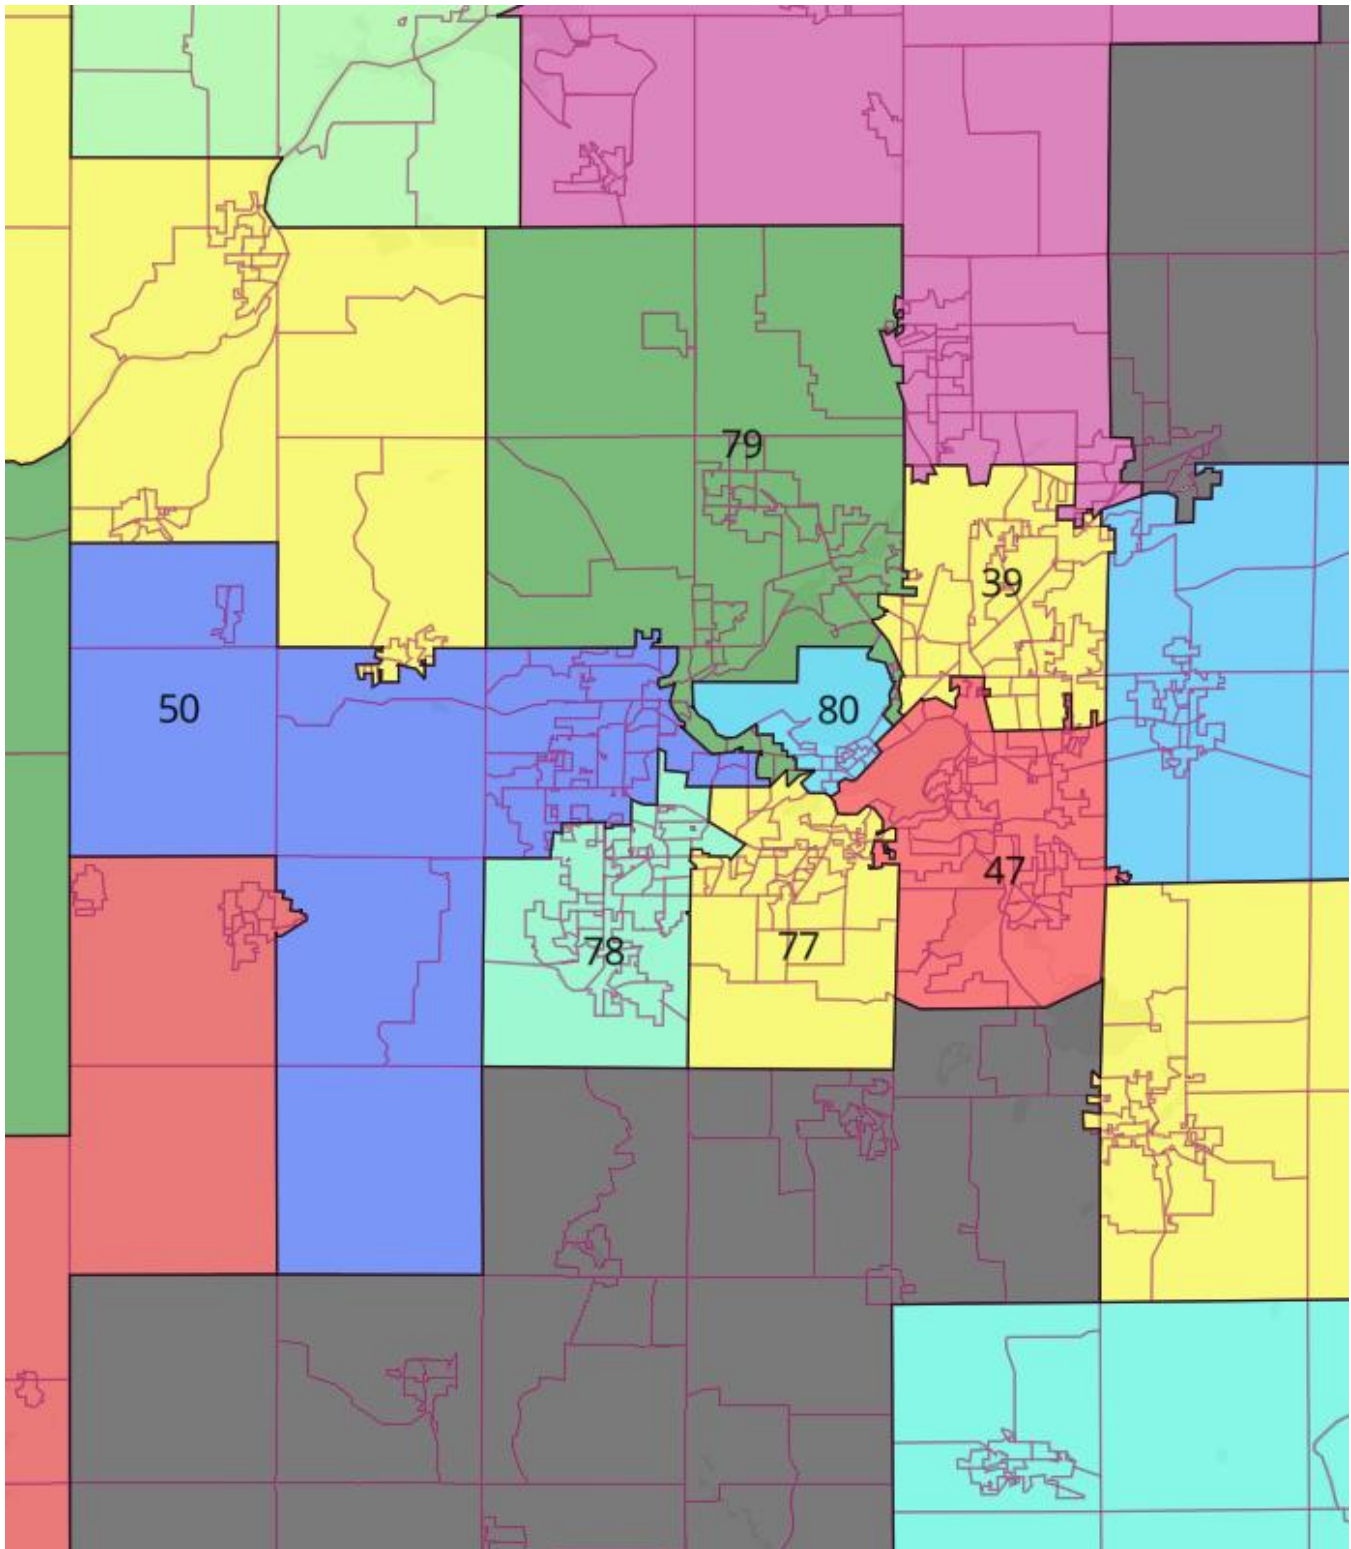

### Image of Assembly Districts in Wisconsin Legislative Map 173#008

ing.

Image from DavesRedistricting.org

**Matt Petering, PhD**  
**District Solutions LLC**  
January 12, 2024

**Image of Assembly Districts in Map 173#008 (Milwaukee Area)**

### Image of Assembly Districts in Map 173#008 (Madison Area)

Image from DavesRedistricting.org

**Matt Petering, PhD**  
**District Solutions LLC**  
January 12, 2024

### Image of Assembly Districts in Map 173#008 (Green Bay and Fox Cities)

Image from DavesRedistricting.org

**Matt Petering, PhD**  
**District Solutions LLC**  
January 12, 2024

### Image of Senate Districts in Map 173#008 (Milwaukee Area)

Image from DavesRedistricting.org