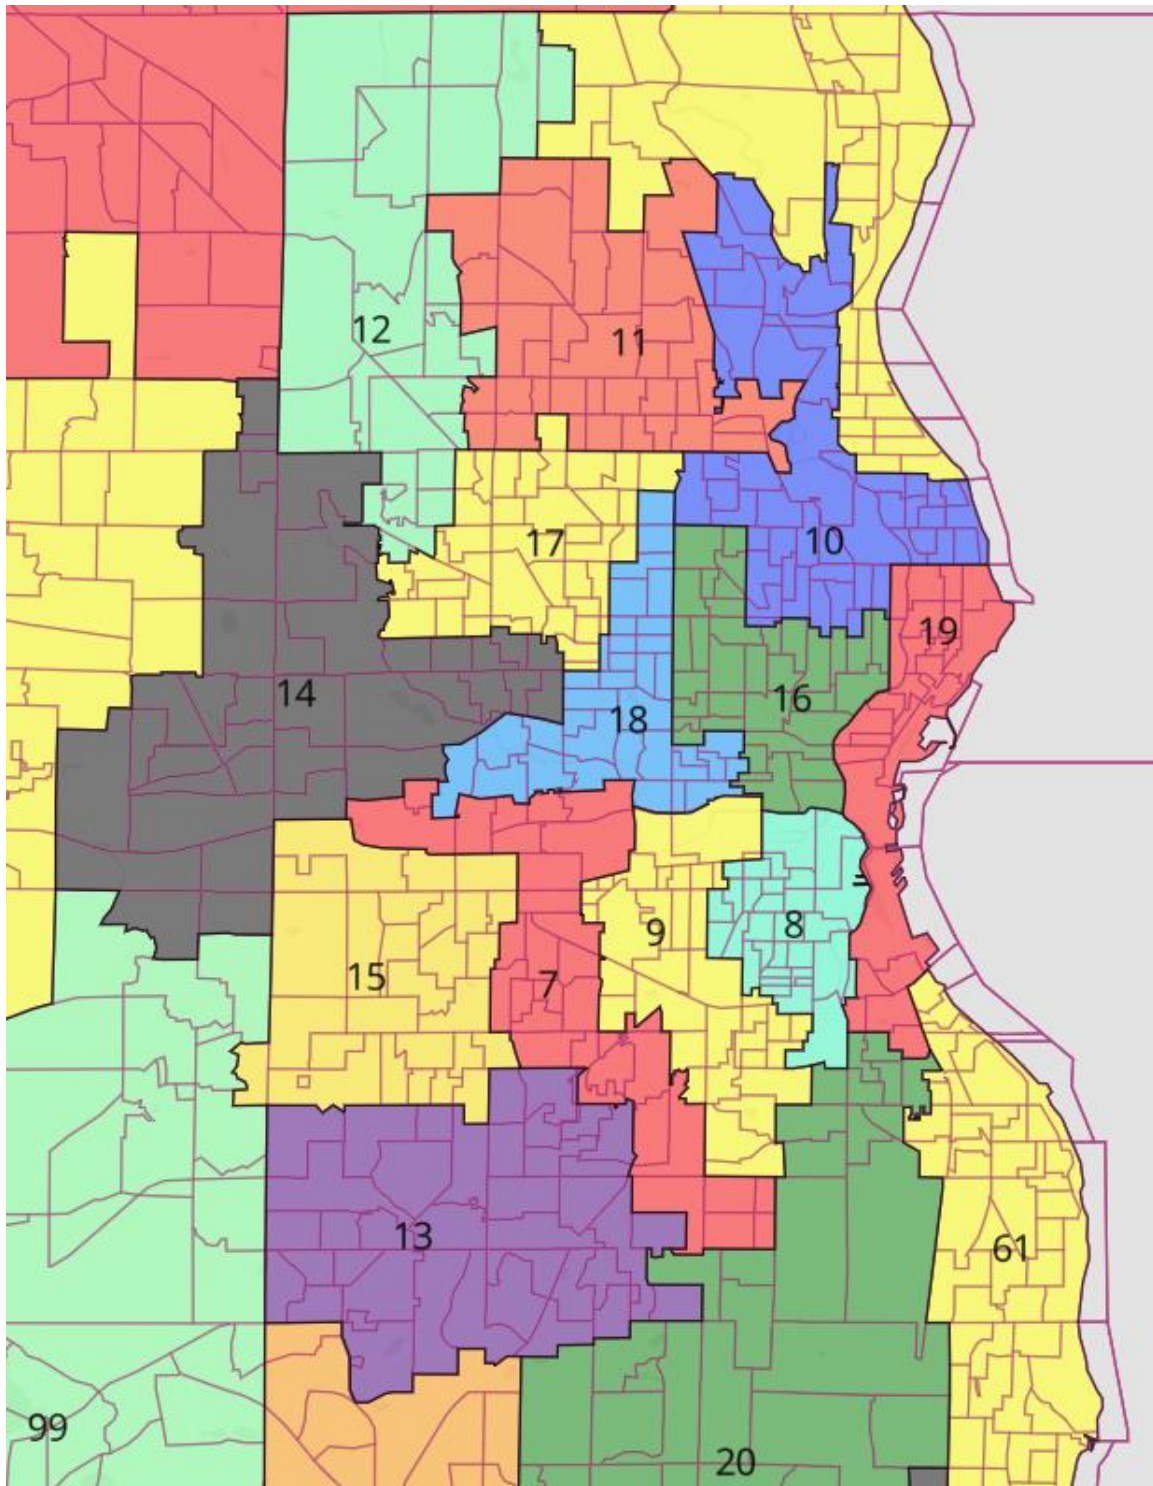

FILED
Matt Petering, PhD
District Solutions LLC
CLERK OF WISCONSIN
January 12, 2024
SUPREME COURT

Image of Assembly Districts in Wisconsin Legislative Map 173#008

ing.

Image from DavesRedistricting.org

Matt Petering, PhD
District Solutions LLC
January 12, 2024

Image of Assembly Districts in Map 173#008 (Milwaukee Area)

Image from DavesRedistricting.org

Matt Petering, PhD
District Solutions LLC
January 12, 2024

Image of Assembly Districts in Map 173#008 (Madison Area)

Image from DavesRedistricting.org

Matt Petering, PhD
District Solutions LLC
January 12, 2024

Image of Assembly Districts in Map 173#008 (Green Bay and Fox Cities)

Image from DavesRedistricting.org

Matt Petering, PhD
District Solutions LLC
January 12, 2024

Image of Assembly Districts in Map 173#008 (Kenosha and Racine)

Image from DavesRedistricting.org

Matt Petering, PhD
District Solutions LLC
January 12, 2024

Image of Assembly Districts in Map 173#008 (Waukesha Area)