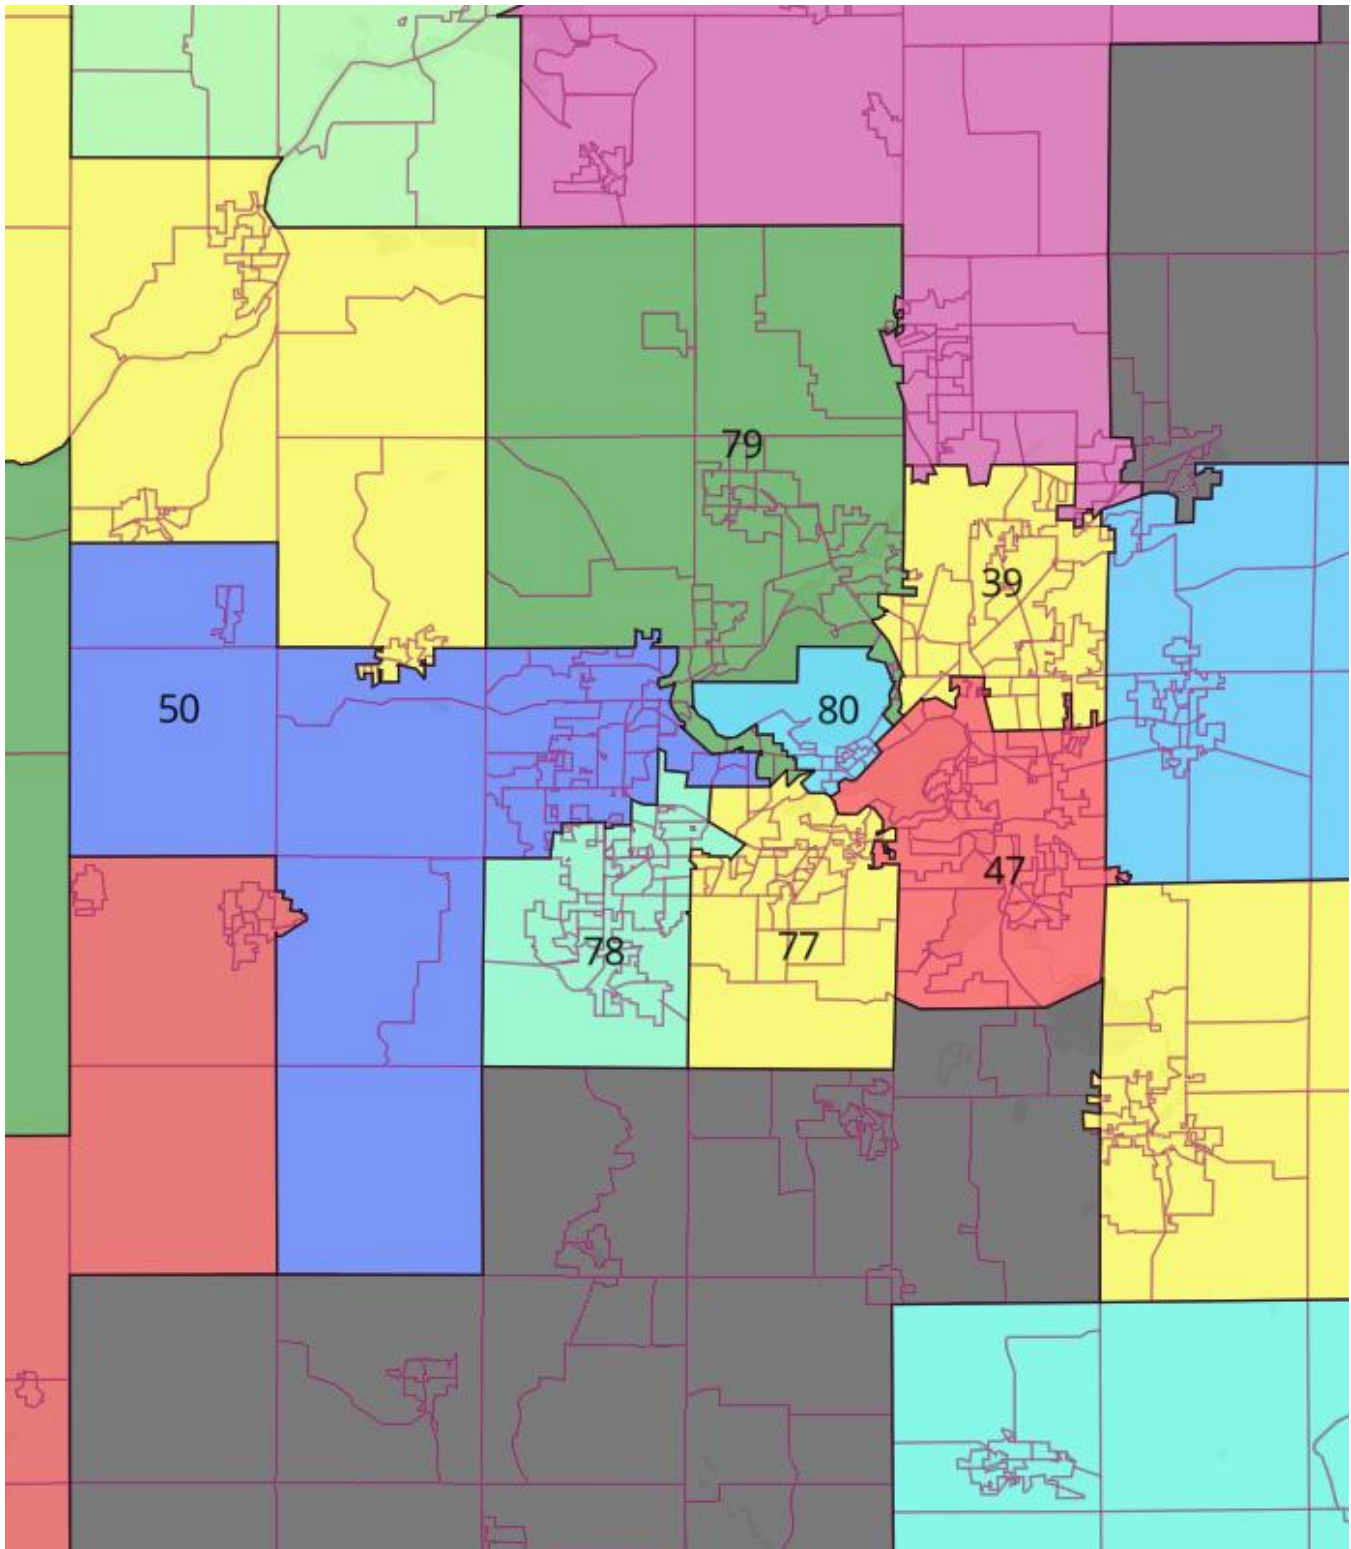

Image of Assembly Districts in Map 173#008 (Milwaukee Area)

Image from DavesRedistricting.org

Matt Petering, PhD
District Solutions LLC
January 12, 2024

Image of Assembly Districts in Map 173#008 (Madison Area)

Image from DavesRedistricting.org

Matt Petering, PhD
District Solutions LLC
January 12, 2024

Image of Assembly Districts in Map 173#008 (Green Bay and Fox Cities)

Image from DavesRedistricting.org

Matt Petering, PhD
District Solutions LLC
January 12, 2024

Image of Assembly Districts in Map 173#008 (Kenosha and Racine)

Image from DavesRedistricting.org

Matt Petering, PhD
District Solutions LLC
January 12, 2024

Image of Assembly Districts in Map 173#008 (Waukesha Area)

Image of Senate Districts in Map 173#008 (Milwaukee Area)

Image from DavesRedistricting.org