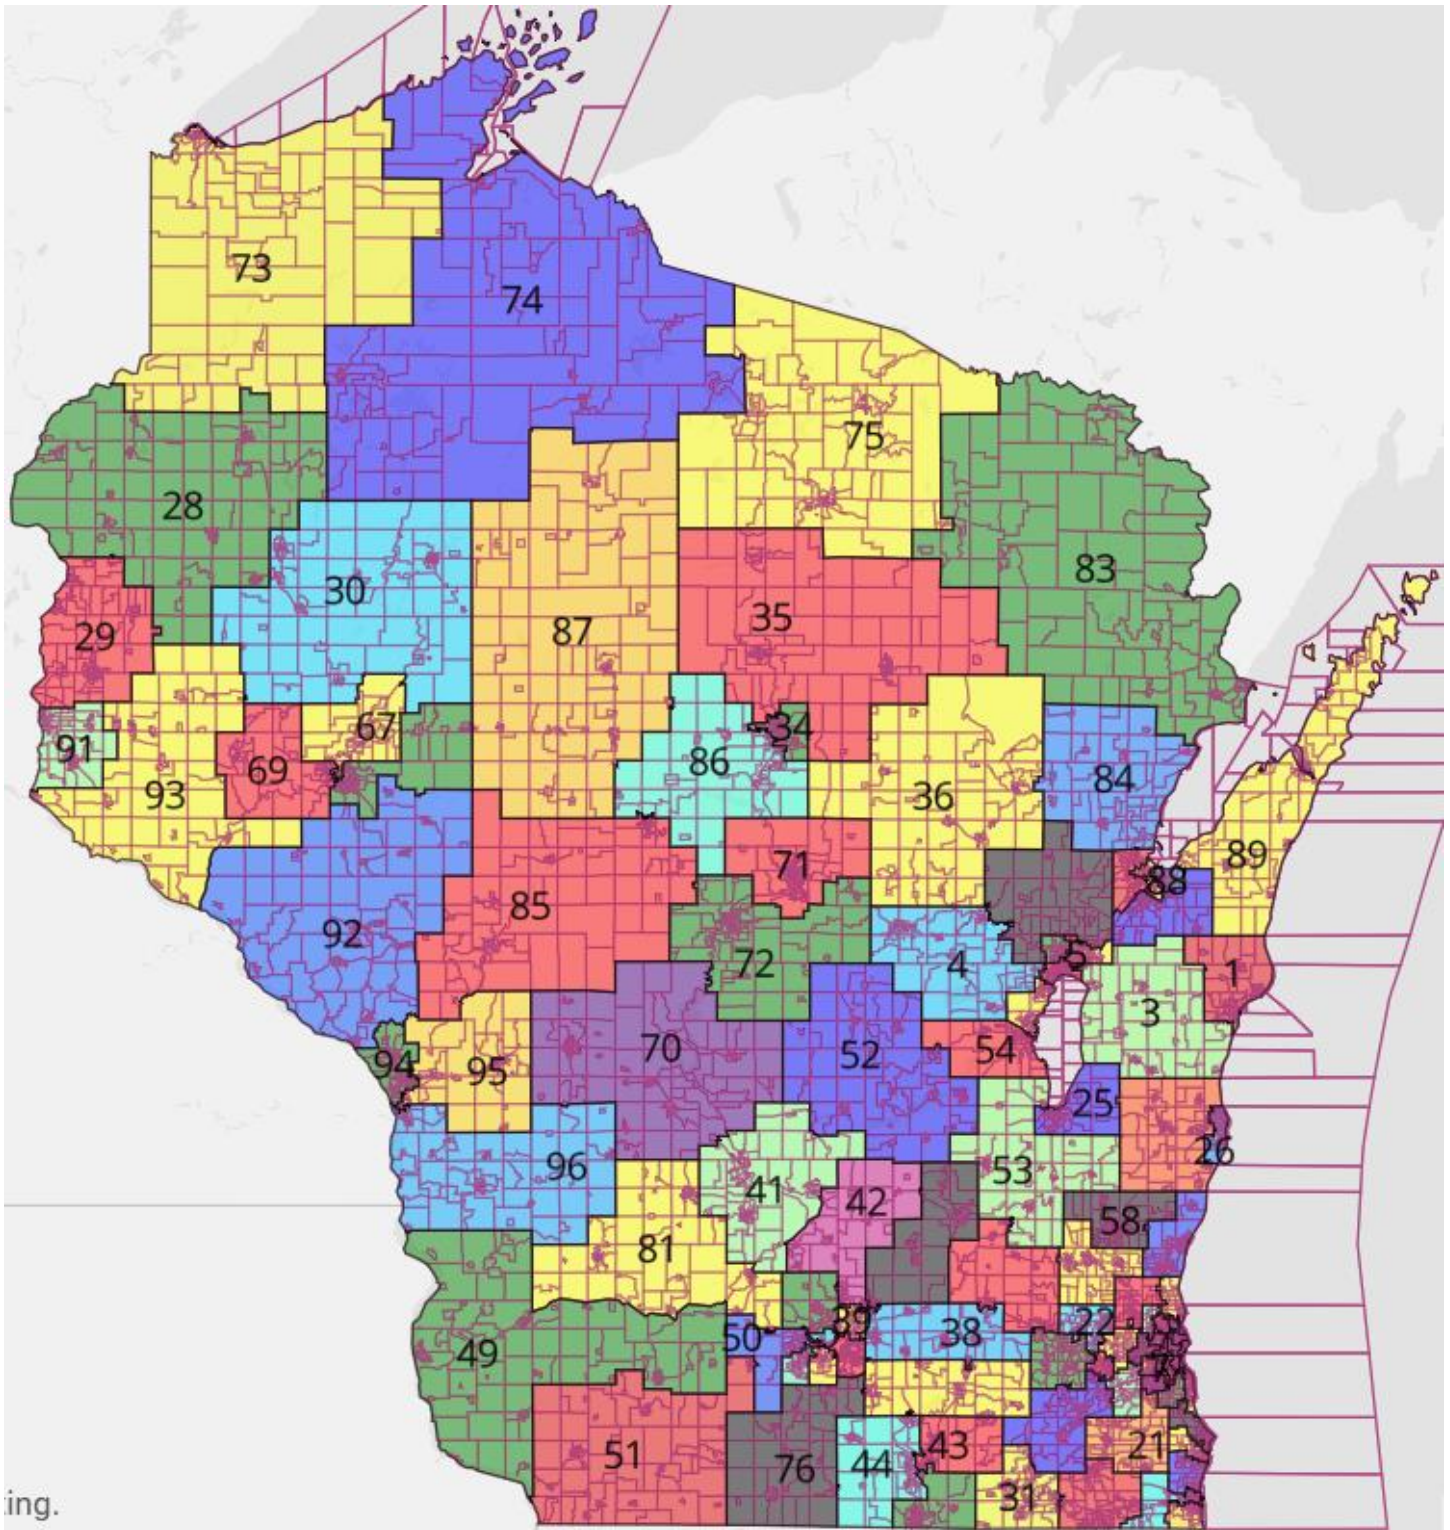

FILED
Matt Petering, PhD
District Solutions LLC
CLERK OF WISCONSIN
January 12, 2024
SUPREME COURT

Image of Assembly Districts in Wisconsin Legislative Map 173#008

ing.

Image from DavesRedistricting.org

Matt Petering, PhD
District Solutions LLC
January 12, 2024

Image of Assembly Districts in Map 173#008 (Milwaukee Area)

Image from DavesRedistricting.org

Matt Petering, PhD
District Solutions LLC
January 12, 2024

Image of Assembly Districts in Map 173#008 (Madison Area)

Image of Assembly Districts in Map 173#008 (Kenosha and Racine)

Image from DavesRedistricting.org

Matt Petering, PhD
District Solutions LLC
January 12, 2024

Image of Assembly Districts in Map 173#008 (Waukesha Area)

Image of Senate Districts in Map 173#008 (Milwaukee Area)

Image from DavesRedistricting.org