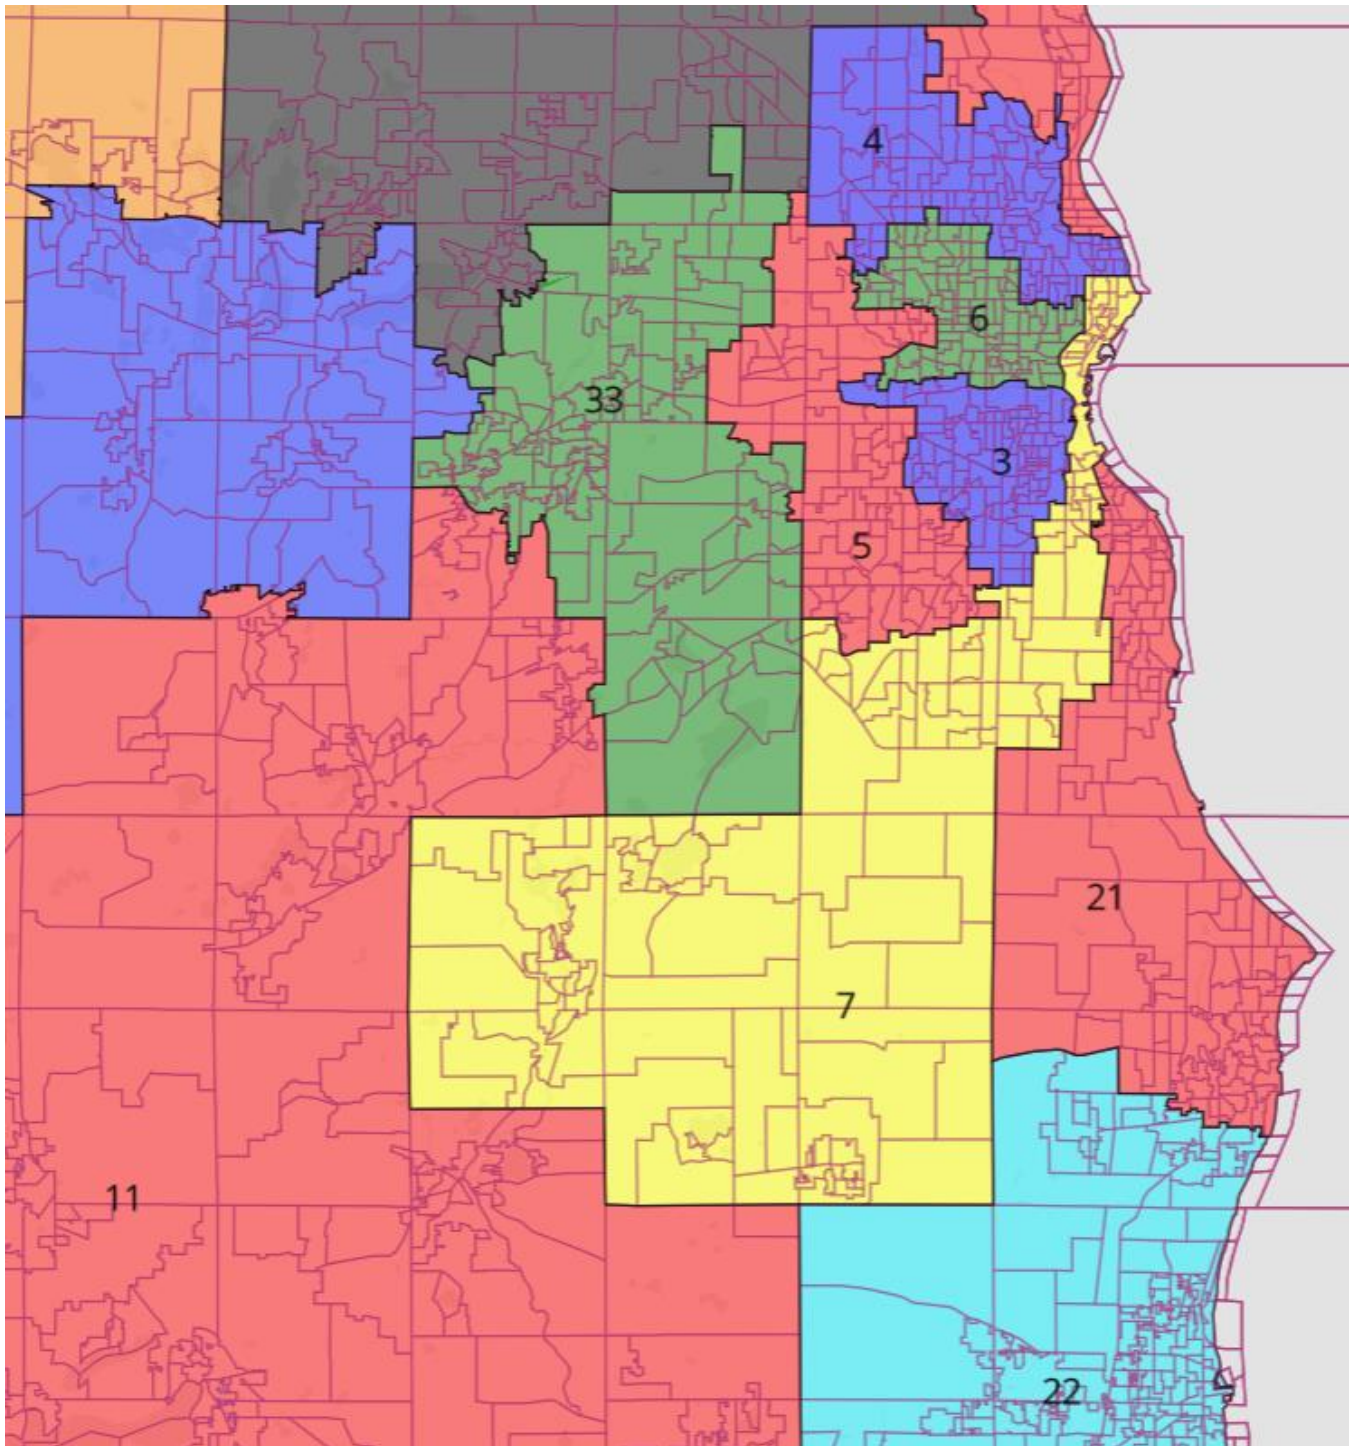

Image of Senate Districts in Map 173#008 (Milwaukee Area)

Image from DavesRedistricting.org