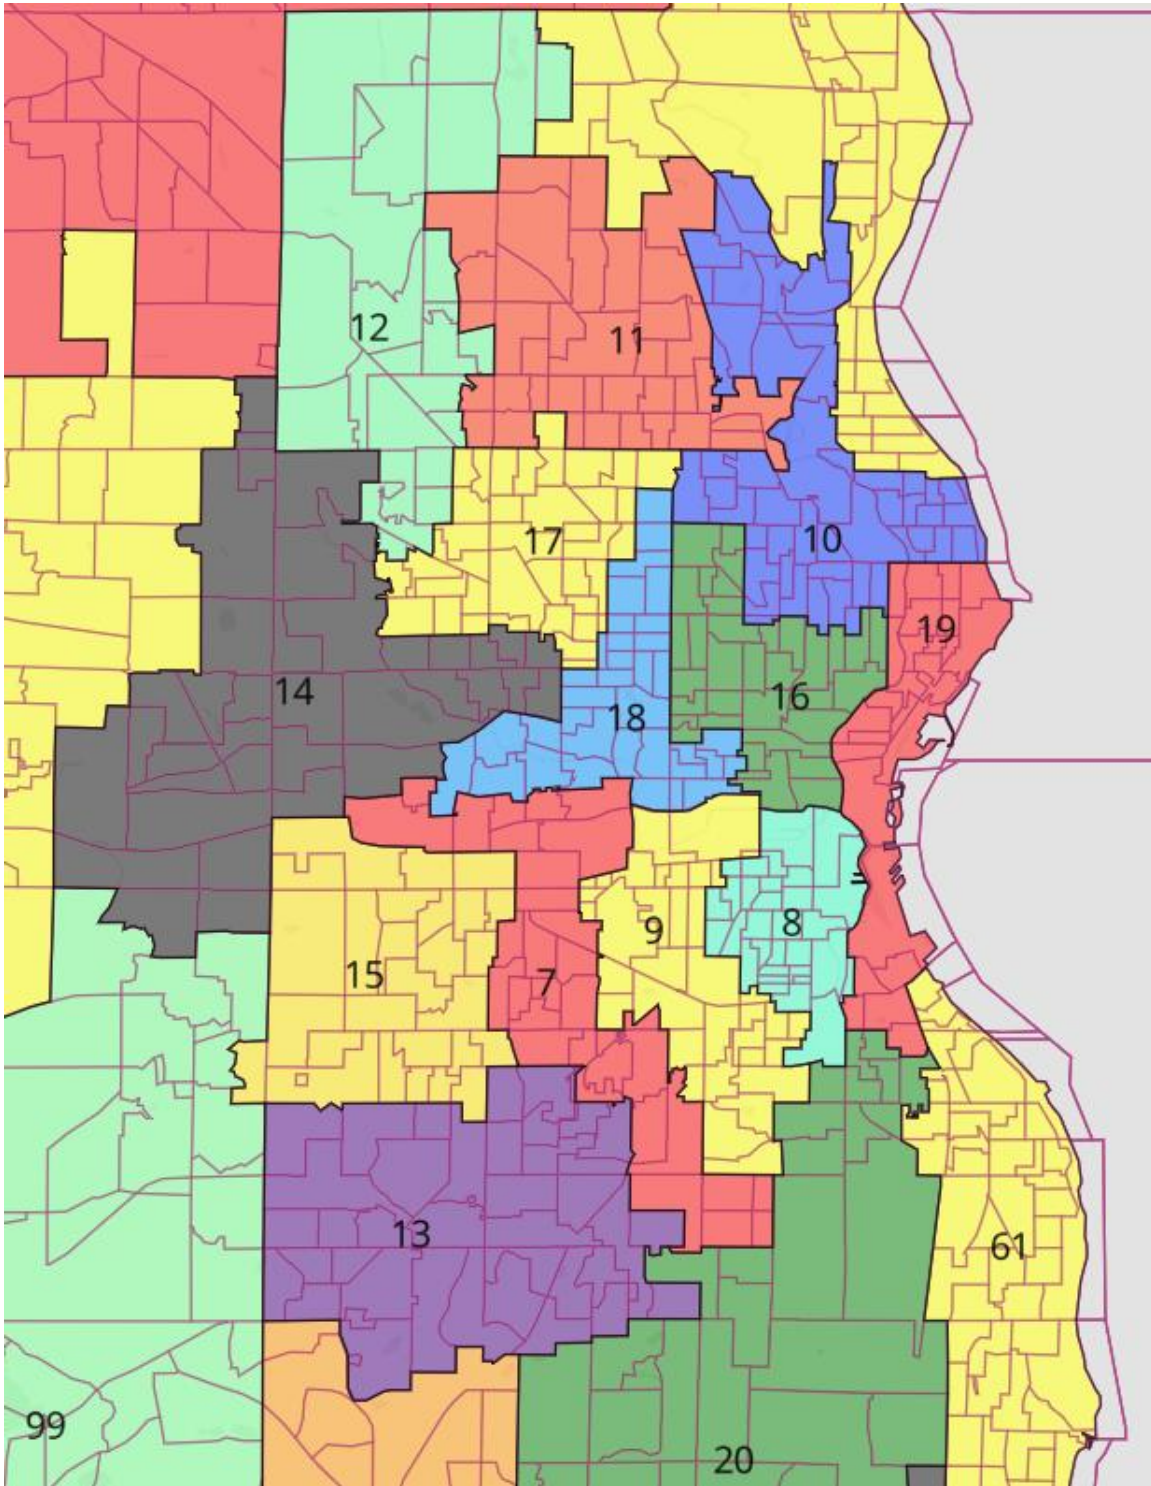

### Image of Assembly Districts in Wisconsin Legislative Map 173#008

ing.

Image from DavesRedistricting.org

**Matt Petering, PhD**  
**District Solutions LLC**  
January 12, 2024

**Image of Assembly Districts in Map 173#008 (Milwaukee Area)**

### Image of Assembly Districts in Map 173#008 (Madison Area)

Image from DavesRedistricting.org

**Matt Petering, PhD**  
**District Solutions LLC**  
January 12, 2024

### Image of Senate Districts in Map 173#008 (Milwaukee Area)

Image from DavesRedistricting.org