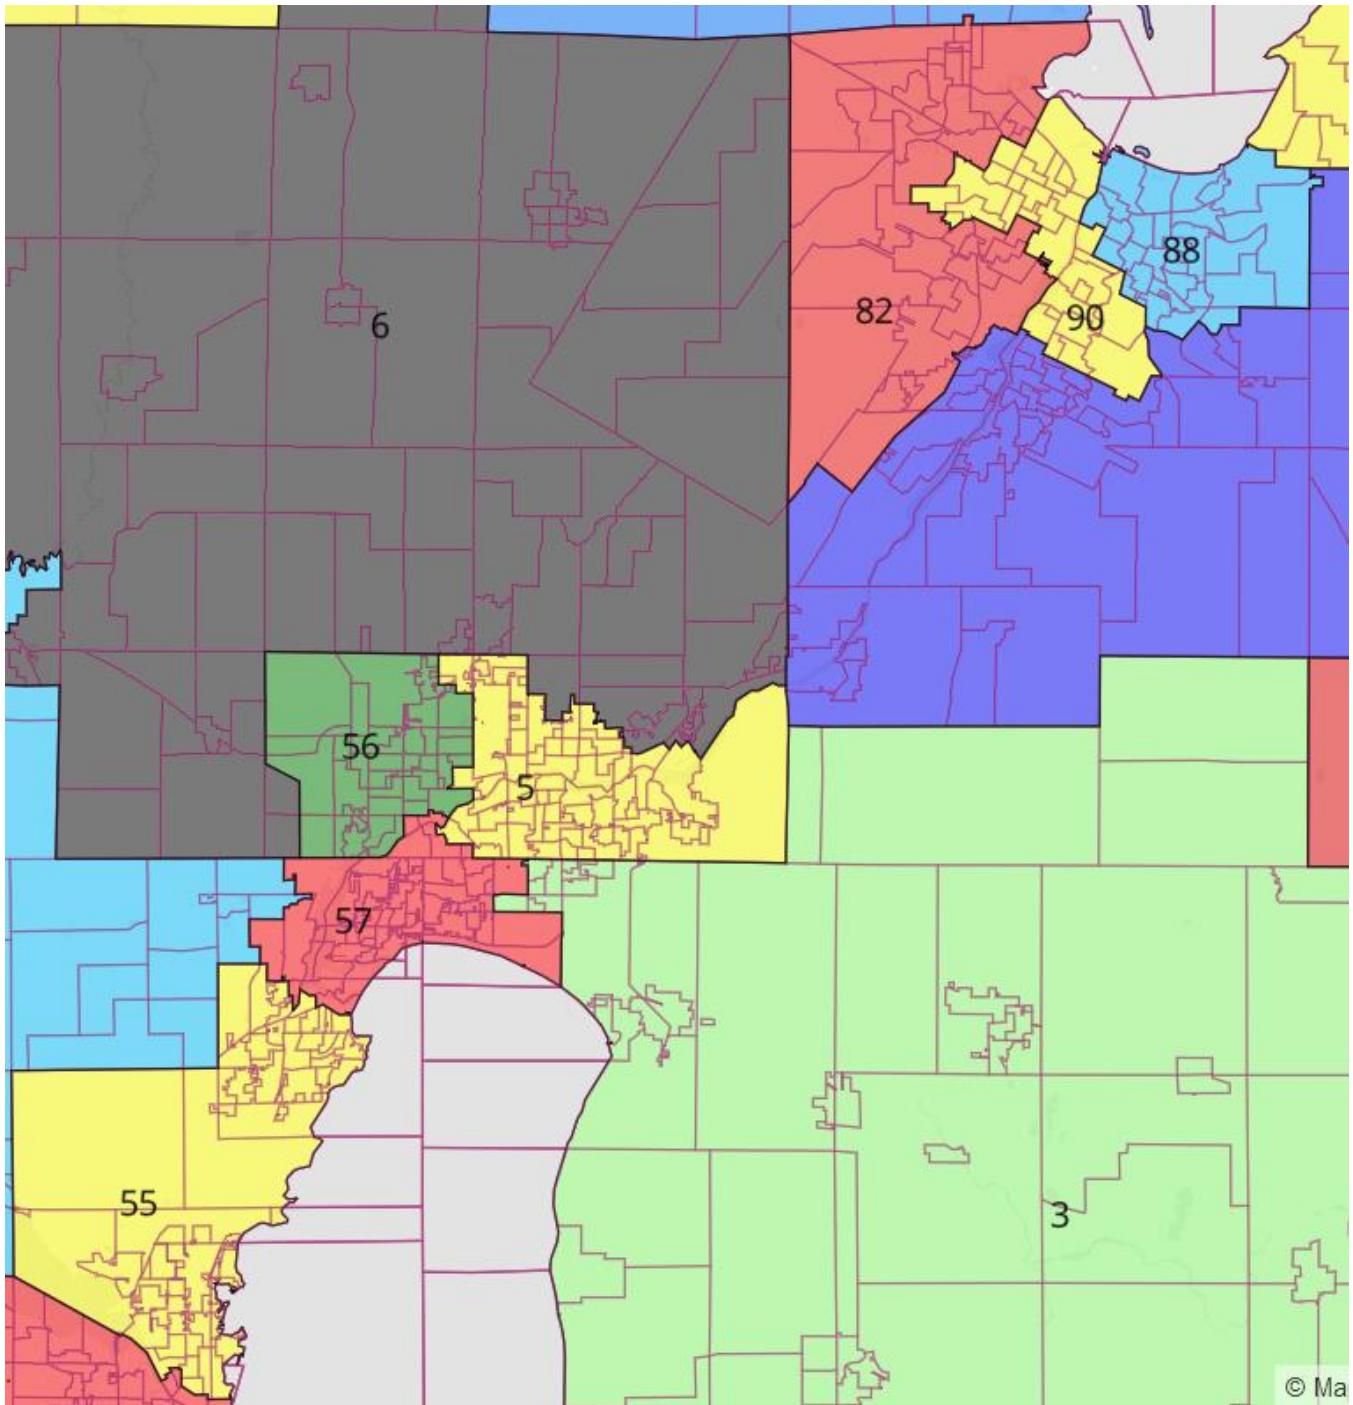

### Image of Assembly Districts in Map 173#008 (Madison Area)

Image from DavesRedistricting.org

**Matt Petering, PhD**  
**District Solutions LLC**  
January 12, 2024

### Image of Assembly Districts in Map 173#008 (Green Bay and Fox Cities)

Image from DavesRedistricting.org

**Matt Petering, PhD**  
**District Solutions LLC**  
January 12, 2024

### Image of Assembly Districts in Map 173#008 (Kenosha and Racine)

Image from DavesRedistricting.org

**Matt Petering, PhD**  
**District Solutions LLC**  
January 12, 2024