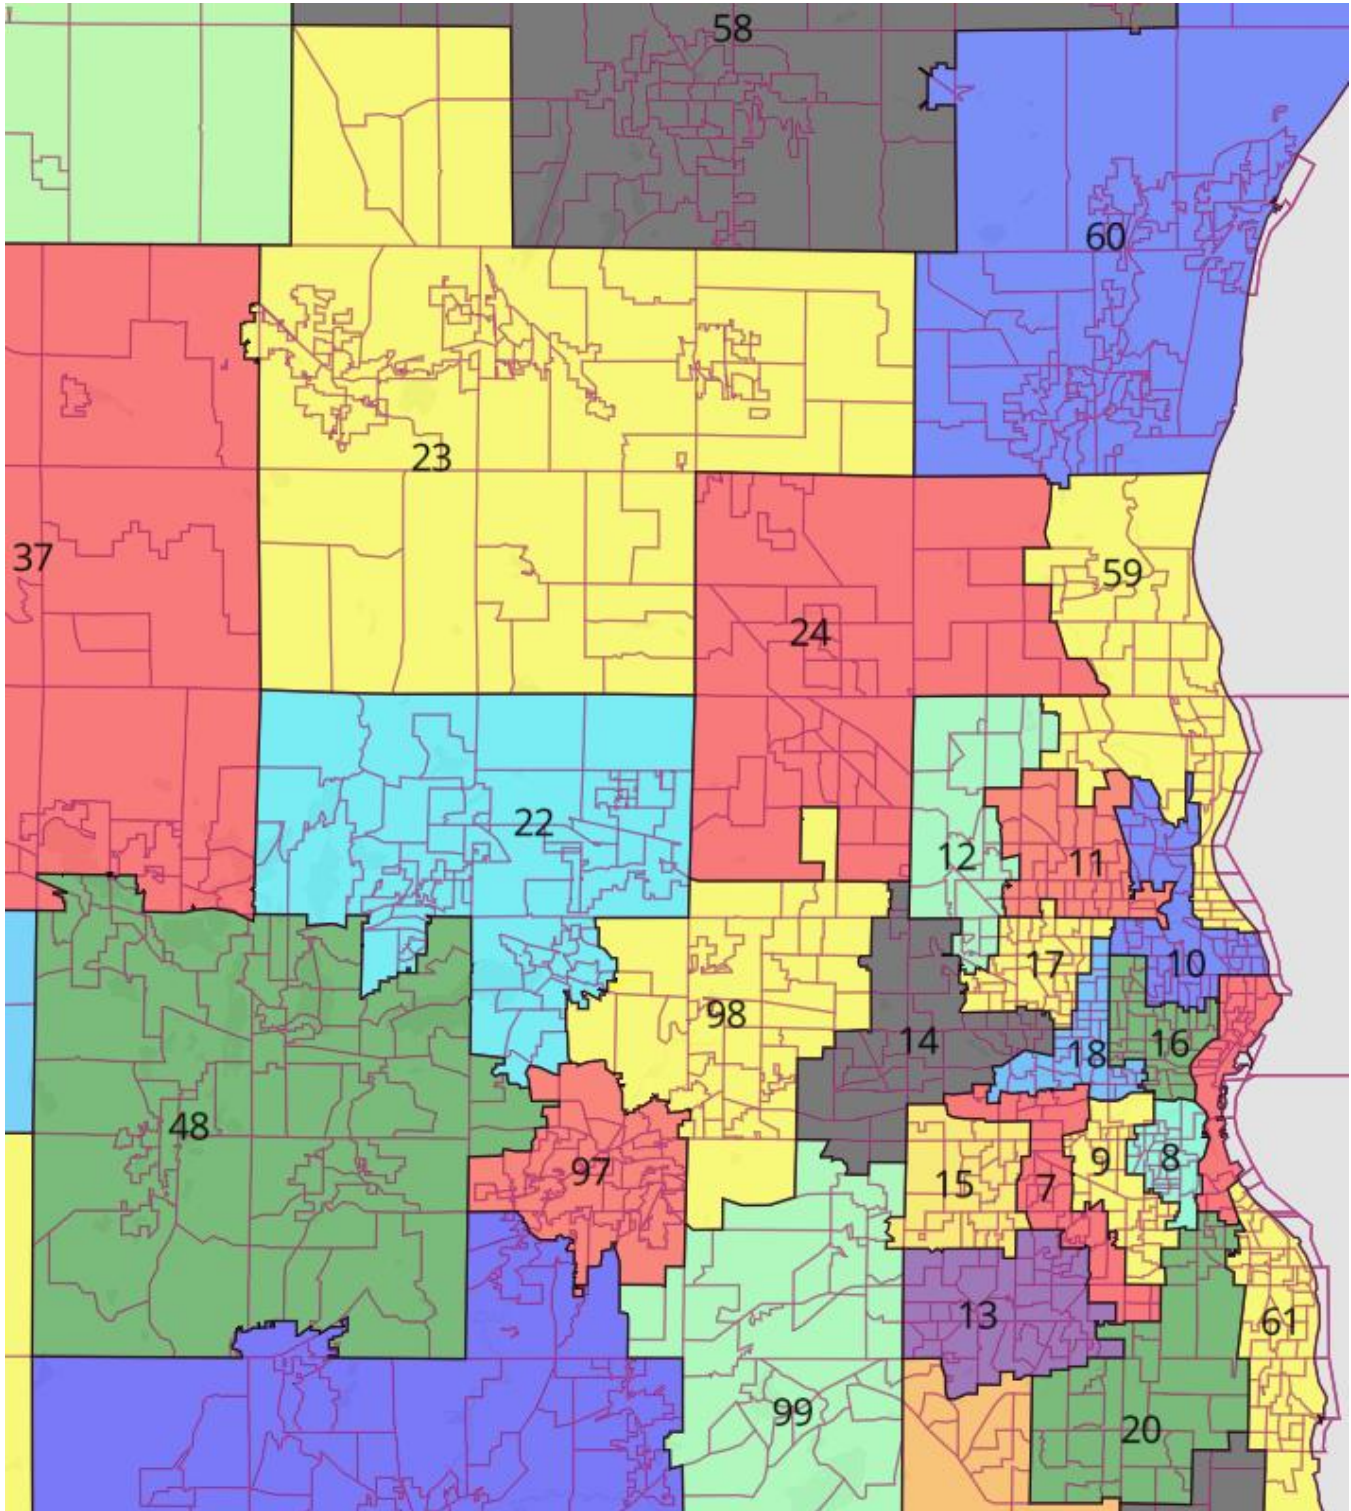

### Image of Assembly Districts in Map 173#008 (Kenosha and Racine)

Image from DavesRedistricting.org

**Matt Petering, PhD**  
**District Solutions LLC**  
January 12, 2024

### Image of Assembly Districts in Map 173#008 (Waukesha Area)

Image from DavesRedistricting.org

**Matt Petering, PhD**  
**District Solutions LLC**  
January 12, 2024

### Image of Assembly Districts in Map 173#008 (Eau Claire Area)

Image from DavesRedistricting.org

**Matt Petering, PhD**  
**District Solutions LLC**  
January 12, 2024