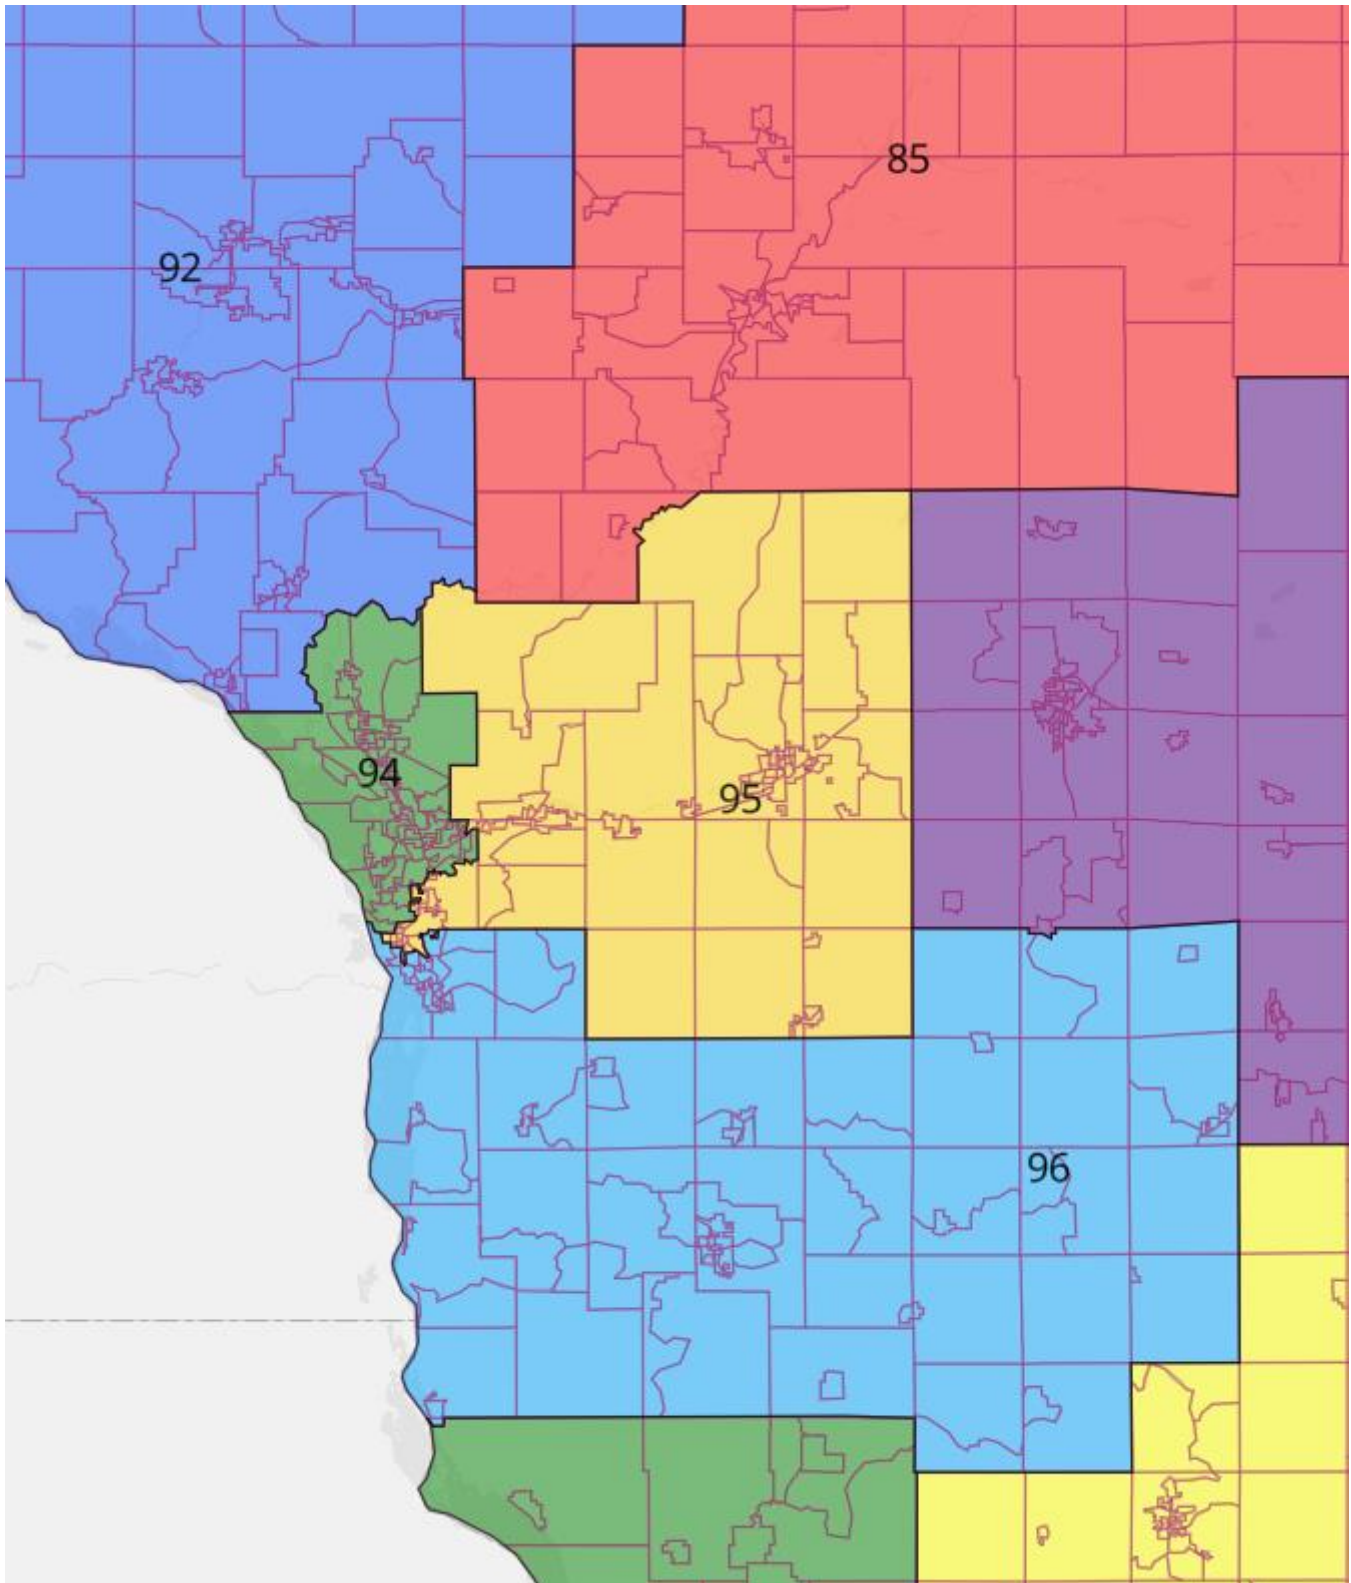

### Image of Assembly Districts in Map 173#008 (Eau Claire Area)

Image from DavesRedistricting.org

**Matt Petering, PhD**  
**District Solutions LLC**  
January 12, 2024

### Image of Assembly Districts in Map 173#008 (La Crosse Area)

Image from DavesRedistricting.org

**Matt Petering, PhD**  
**District Solutions LLC**  
January 12, 2024

### Image of Senate Districts in Map 173#008 (Milwaukee Area)

Image from DavesRedistricting.org