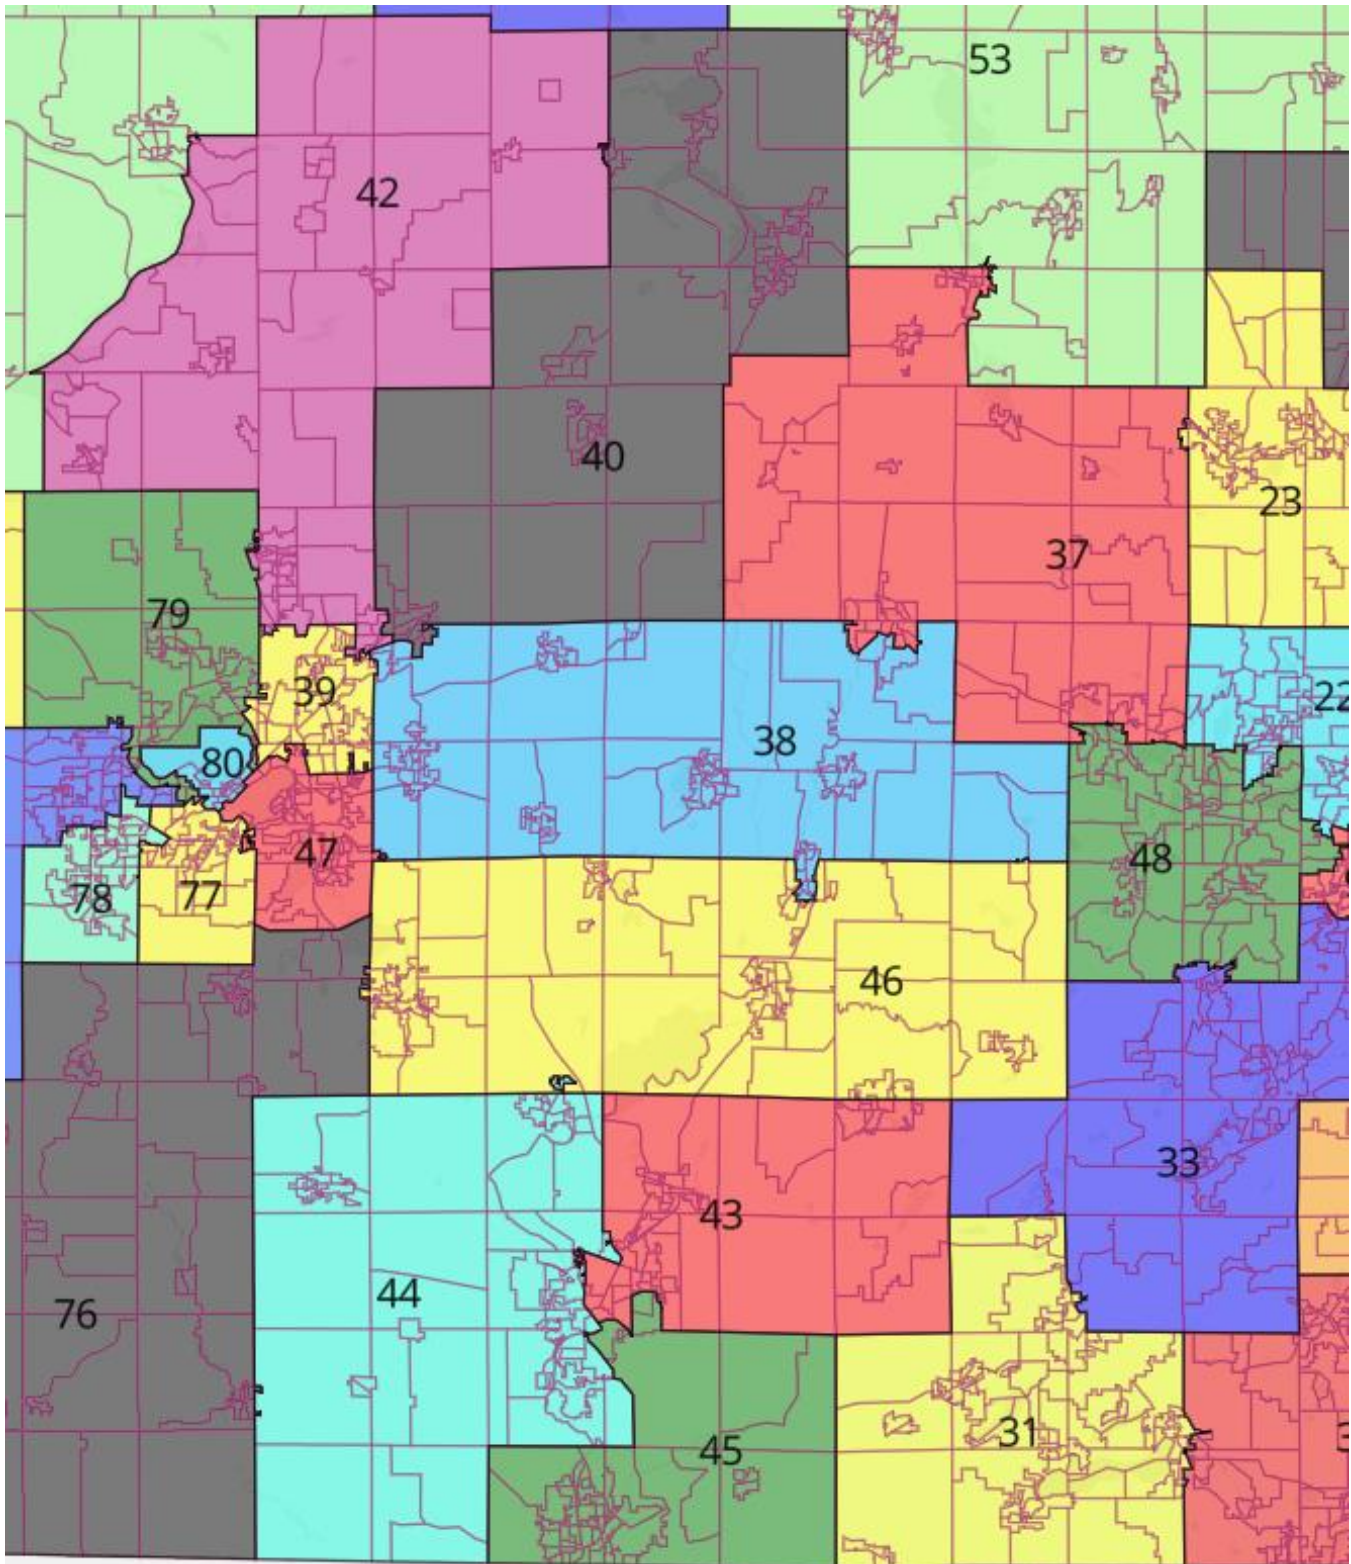

### Image of Assembly Districts in Map 173#008 (Eau Claire Area)

Image from DavesRedistricting.org

**Matt Petering, PhD**  
**District Solutions LLC**  
January 12, 2024

### Image of Assembly Districts in Map 173#008 (Janesville Area)

Image from DavesRedistricting.org

**Matt Petering, PhD**  
**District Solutions LLC**  
January 12, 2024