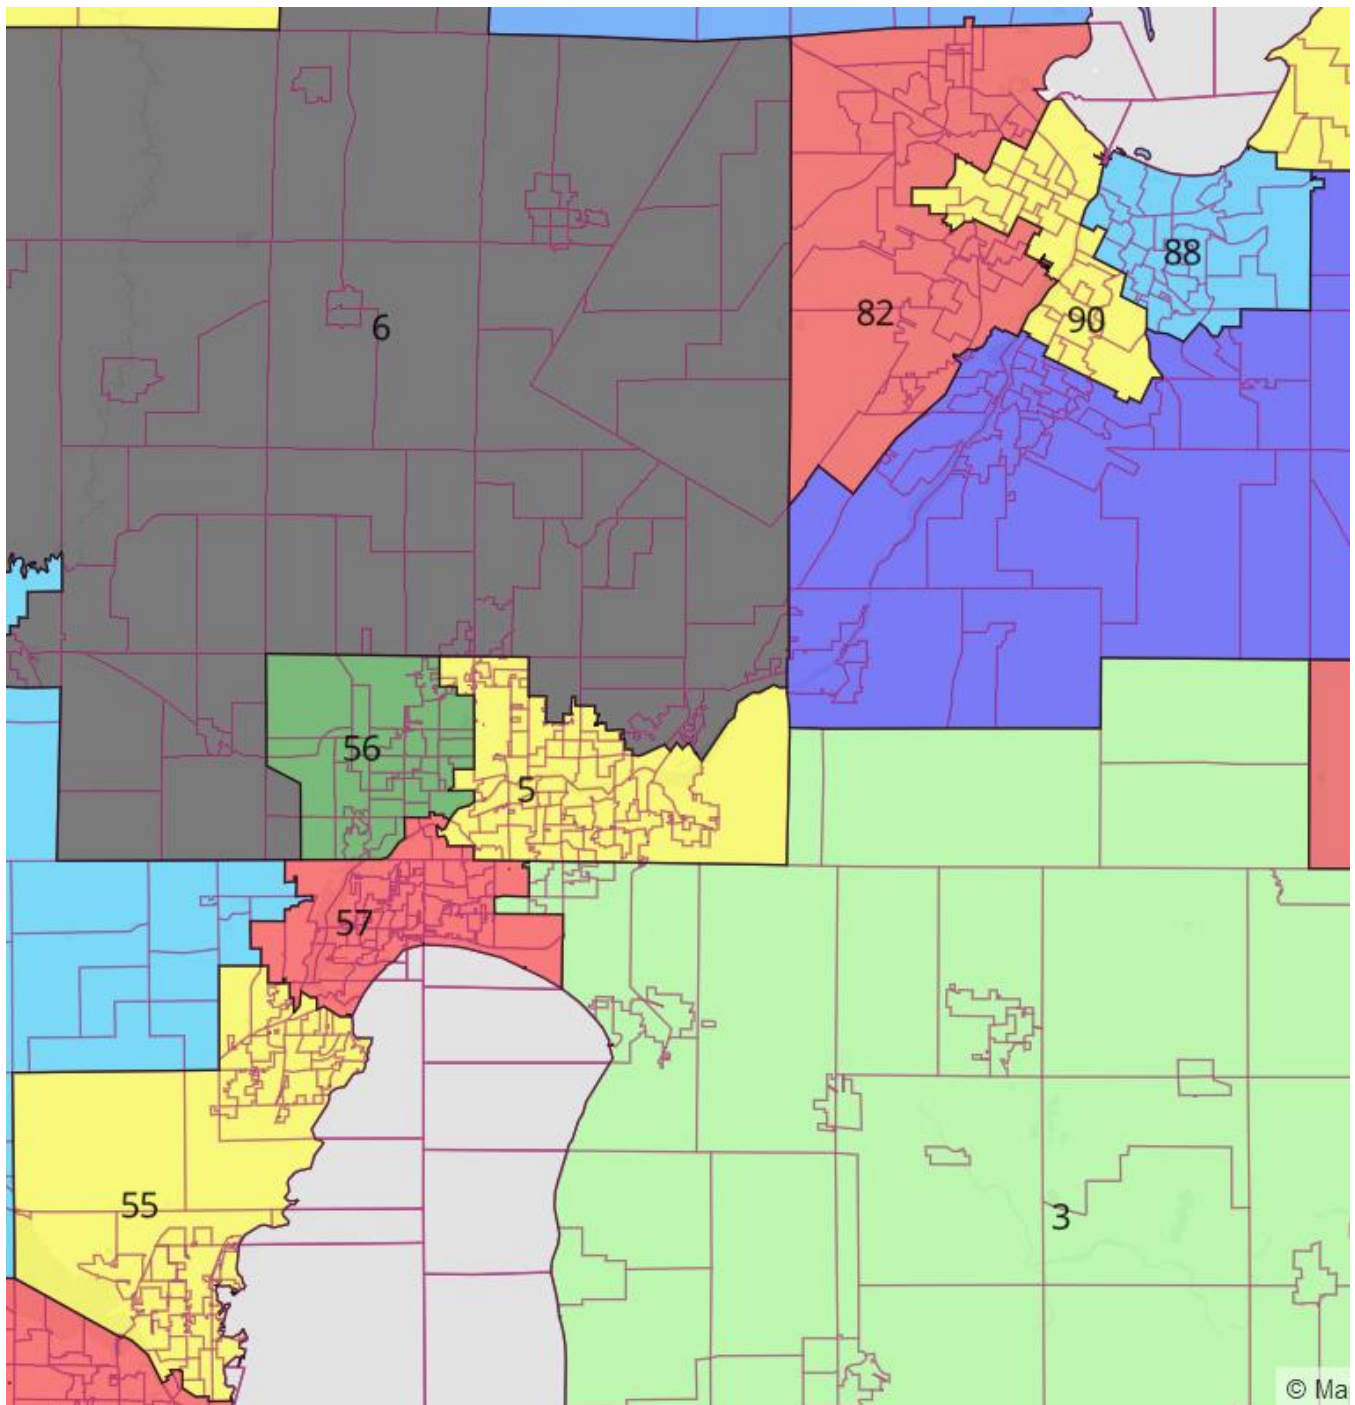

Image of Assembly Districts in Map 173#008 (Milwaukee Area)

Image from DavesRedistricting.org

Matt Petering, PhD
District Solutions LLC
January 12, 2024

Image of Assembly Districts in Map 173#008 (Madison Area)

Image from DavesRedistricting.org

Matt Petering, PhD
District Solutions LLC
January 12, 2024

Image of Assembly Districts in Map 173#008 (Green Bay and Fox Cities)

Image from DavesRedistricting.org

Matt Petering, PhD
District Solutions LLC
January 12, 2024

Image of Assembly Districts in Map 173#008 (Kenosha and Racine)

Image from DavesRedistricting.org

Matt Petering, PhD
District Solutions LLC
January 12, 2024

Image of Assembly Districts in Map 173#008 (Waukesha Area)

Image of Senate Districts in Map 173#008 (Milwaukee Area)

Image from DavesRedistricting.org