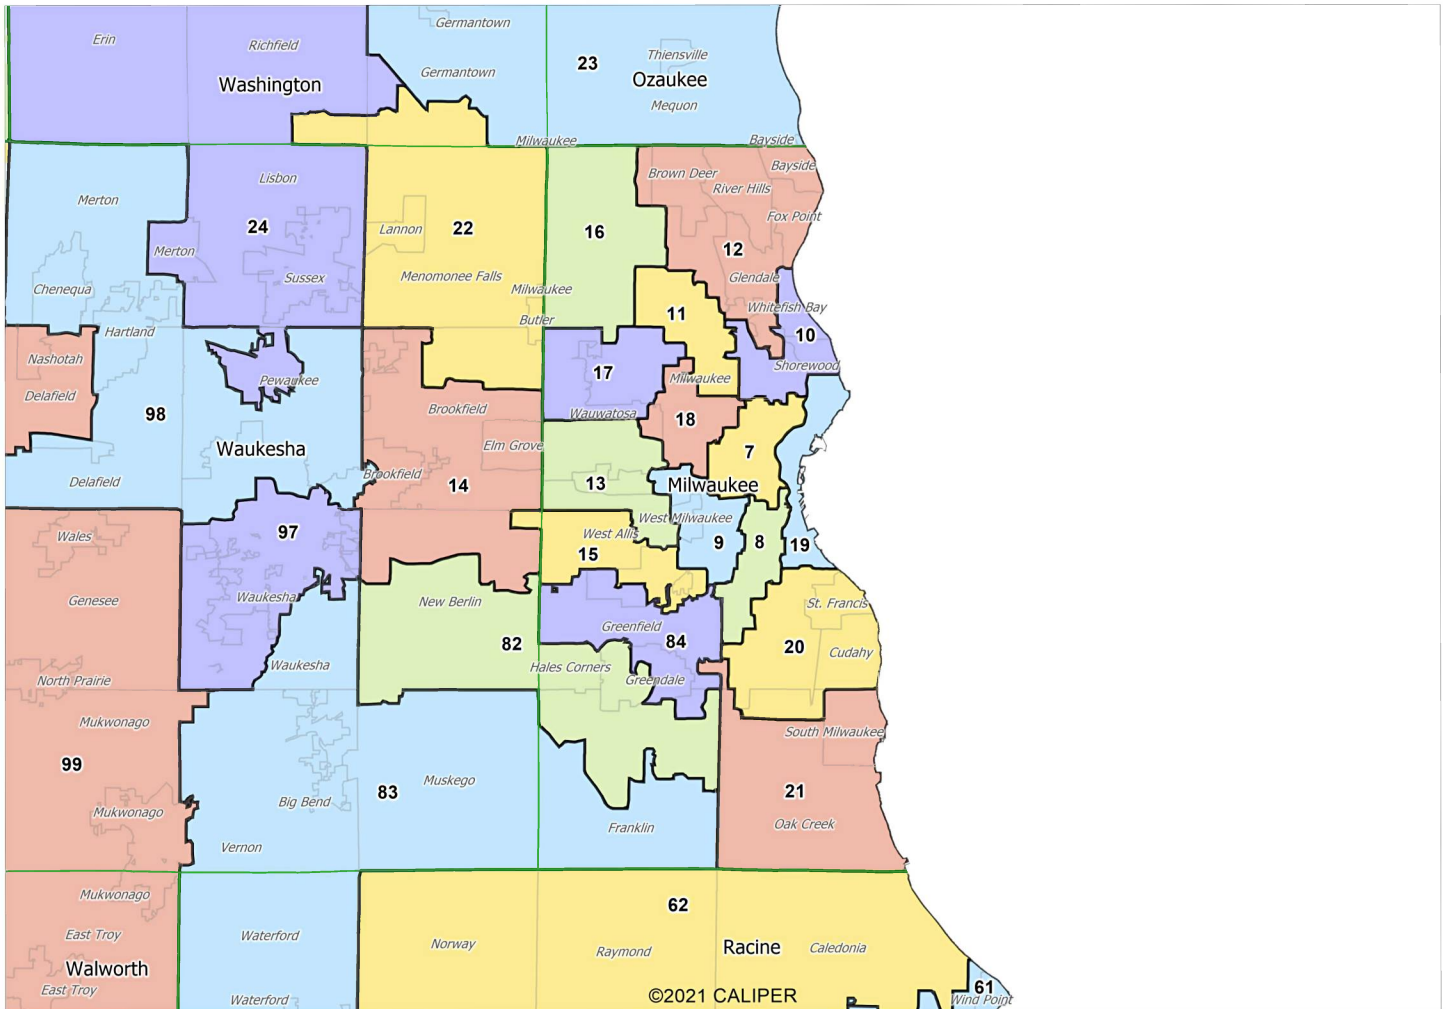

Legend

- District
- County
- City/Village/Town
- Water Area

Proposed Congressional Map: District 7 Submitted by Citizen Mathematicians and Scientists

Proposed Congressional Map: District 8 Submitted by Citizen Mathematicians and Scientists

Legend

- District
- County
- City/Village/Town
- Water Area

Proposed State Assembly Map: City of Madison

Submitted by Citizen Mathematicians and Scientists

Legend
□ District
□ City/Village/Town

Proposed State Assembly Map: Dane County Submitted by Citizen Mathematicians and Scientists

Proposed State Assembly Map: Kenosha & Racine Counties Submitted by Citizen Mathematicians and Scientists

©2021 CALIPER

Legend

- District
- County
- City/Village/Town

Proposed State Assembly Map: Milwaukee County Submitted by Citizen Mathematicians and Scientists

©2021 CALIPER

Legend

- District
- County
- City/Village/Town