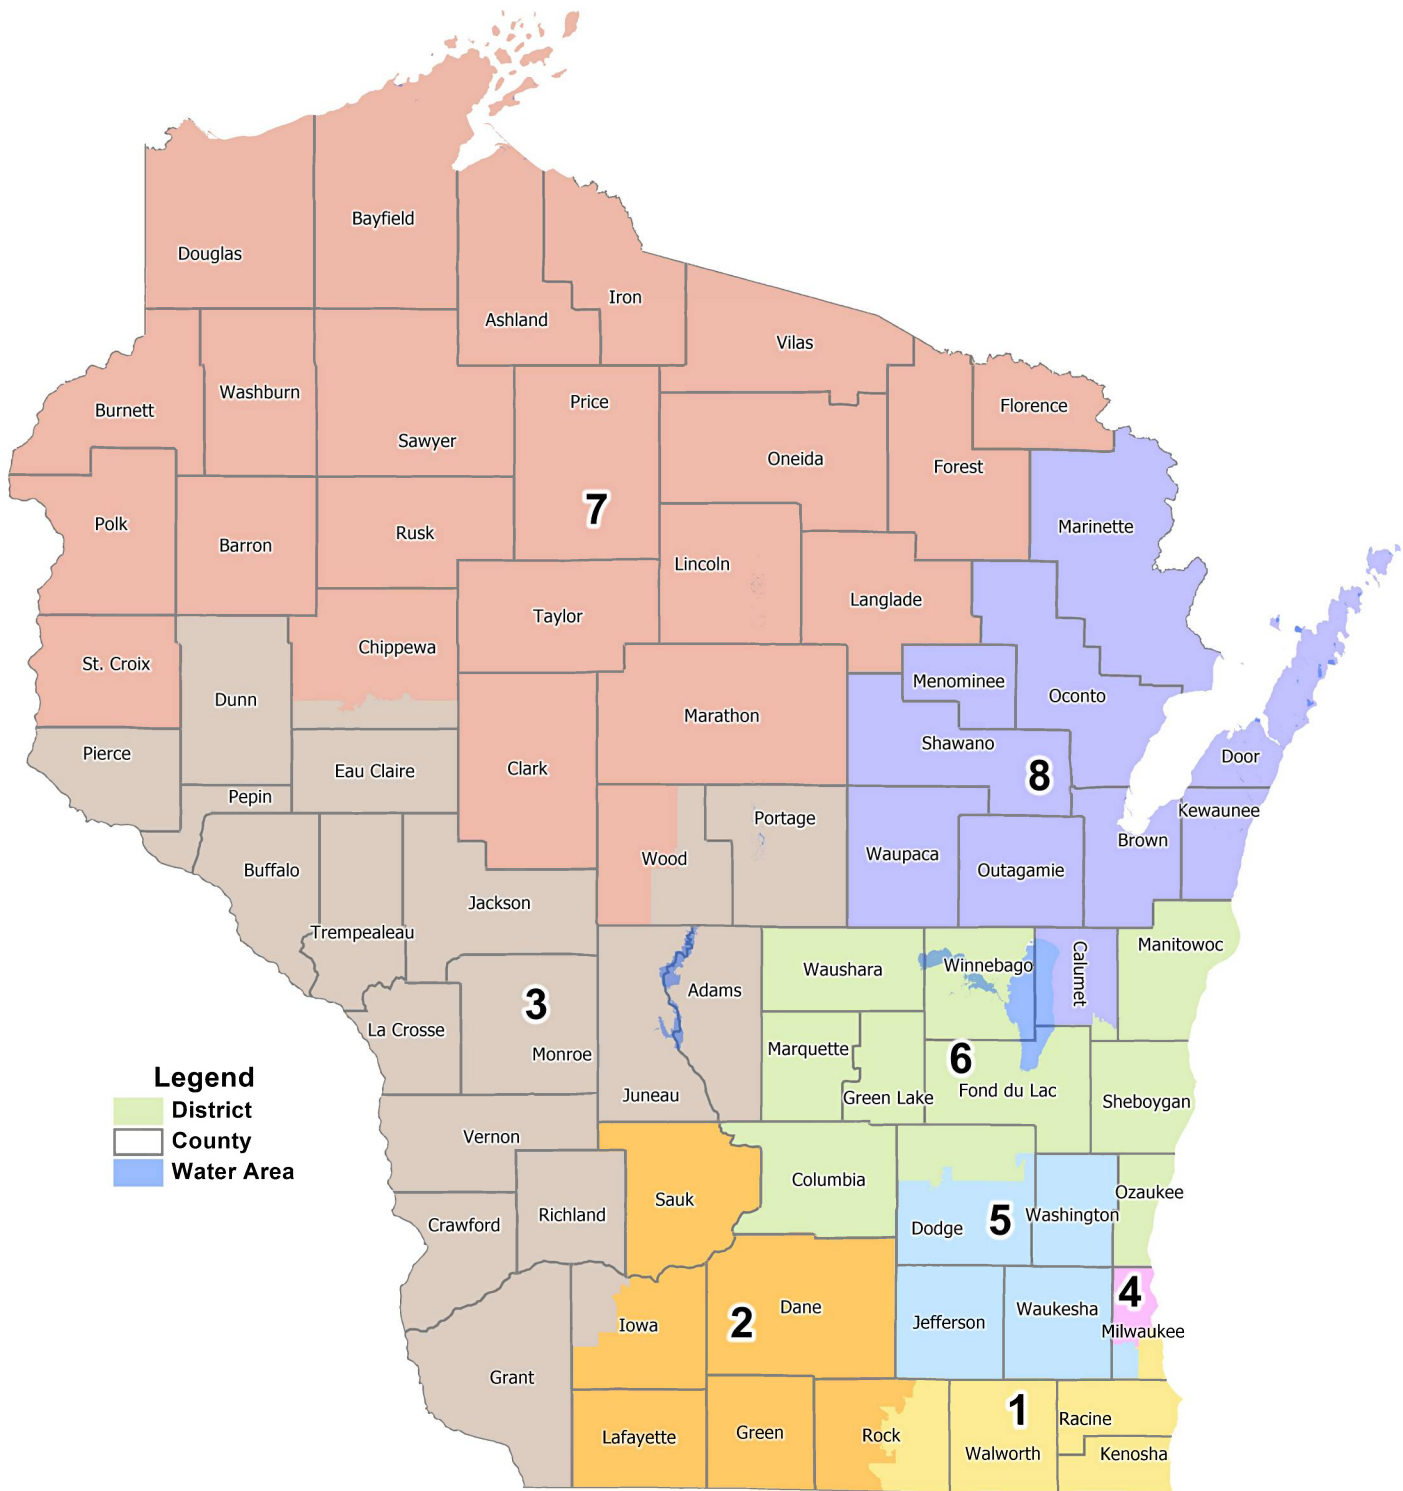

Proposed Congressional Map

Submitted by Citizen Mathematicians and Scientists

©2021 CALIPER

A-1

Exhibit A to Citizen Mathematicians and Scientists' Brief,
submitted December 15, 2021 Johnson v. WEC (2021AP1450-OA)

Proposed Congressional Map: District 1 Submitted by Citizen Mathematicians and Scientists

©2021 CALIPER

Legend

-  District
-  County
-  City/Village/Town

Proposed Congressional Map: District 2 Submitted by Citizen Mathematicians and Scientists

©2021 CALIPER

Legend

- District
- County
- statewide Town/City/Village

Proposed Congressional Map: District 3 Submitted by Citizen Mathematicians and Scientists

©2021 CALIPER

Legend

-  District
-  County
-  City/Village/Town
-  Water Area

Legend

- District
- County
- City/Village/Town

Proposed State Assembly Map: Kenosha & Racine Counties Submitted by Citizen Mathematicians and Scientists

©2021 CALIPER

Legend

- District
- County
- City/Village/Town