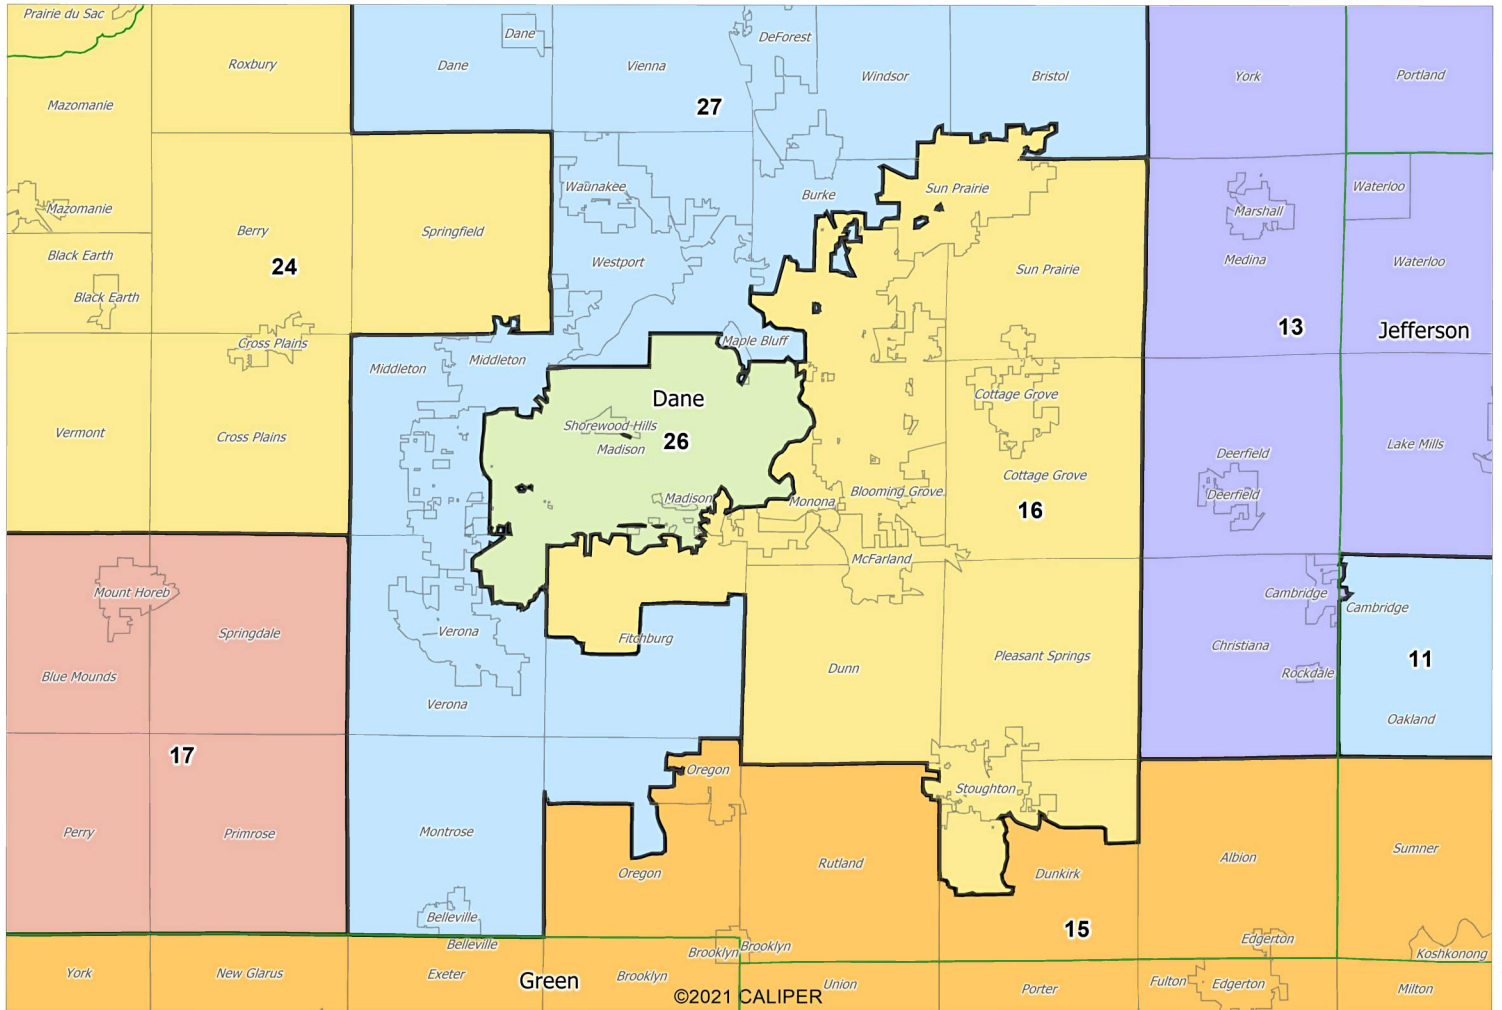

Legend

- District
- County
- City/Village/Town
- Water Area

Proposed Congressional Map: District 7 Submitted by Citizen Mathematicians and Scientists

Proposed Congressional Map: District 8 Submitted by Citizen Mathematicians and Scientists

Legend

-  District
-  County
-  City/Village/Town
-  Water Area

Proposed State Senate Map

Submitted by Citizen Mathematicians and Scientists

©2021 CALIPER

Proposed State Senate Map: City of Madison Submitted by Citizen Mathematicians and Scientists

Proposed State Senate Map: Milwaukee County Submitted by Citizen Mathematicians and Scientists

Proposed State Assembly Map

Submitted by Citizen Mathematicians and Scientists

©2021 CALIPER

Proposed State Assembly Map: City of Green Bay Submitted by Citizen Mathematicians and Scientists

©2021 CALIPER

Legend

- District
- County
- City/Village/Town