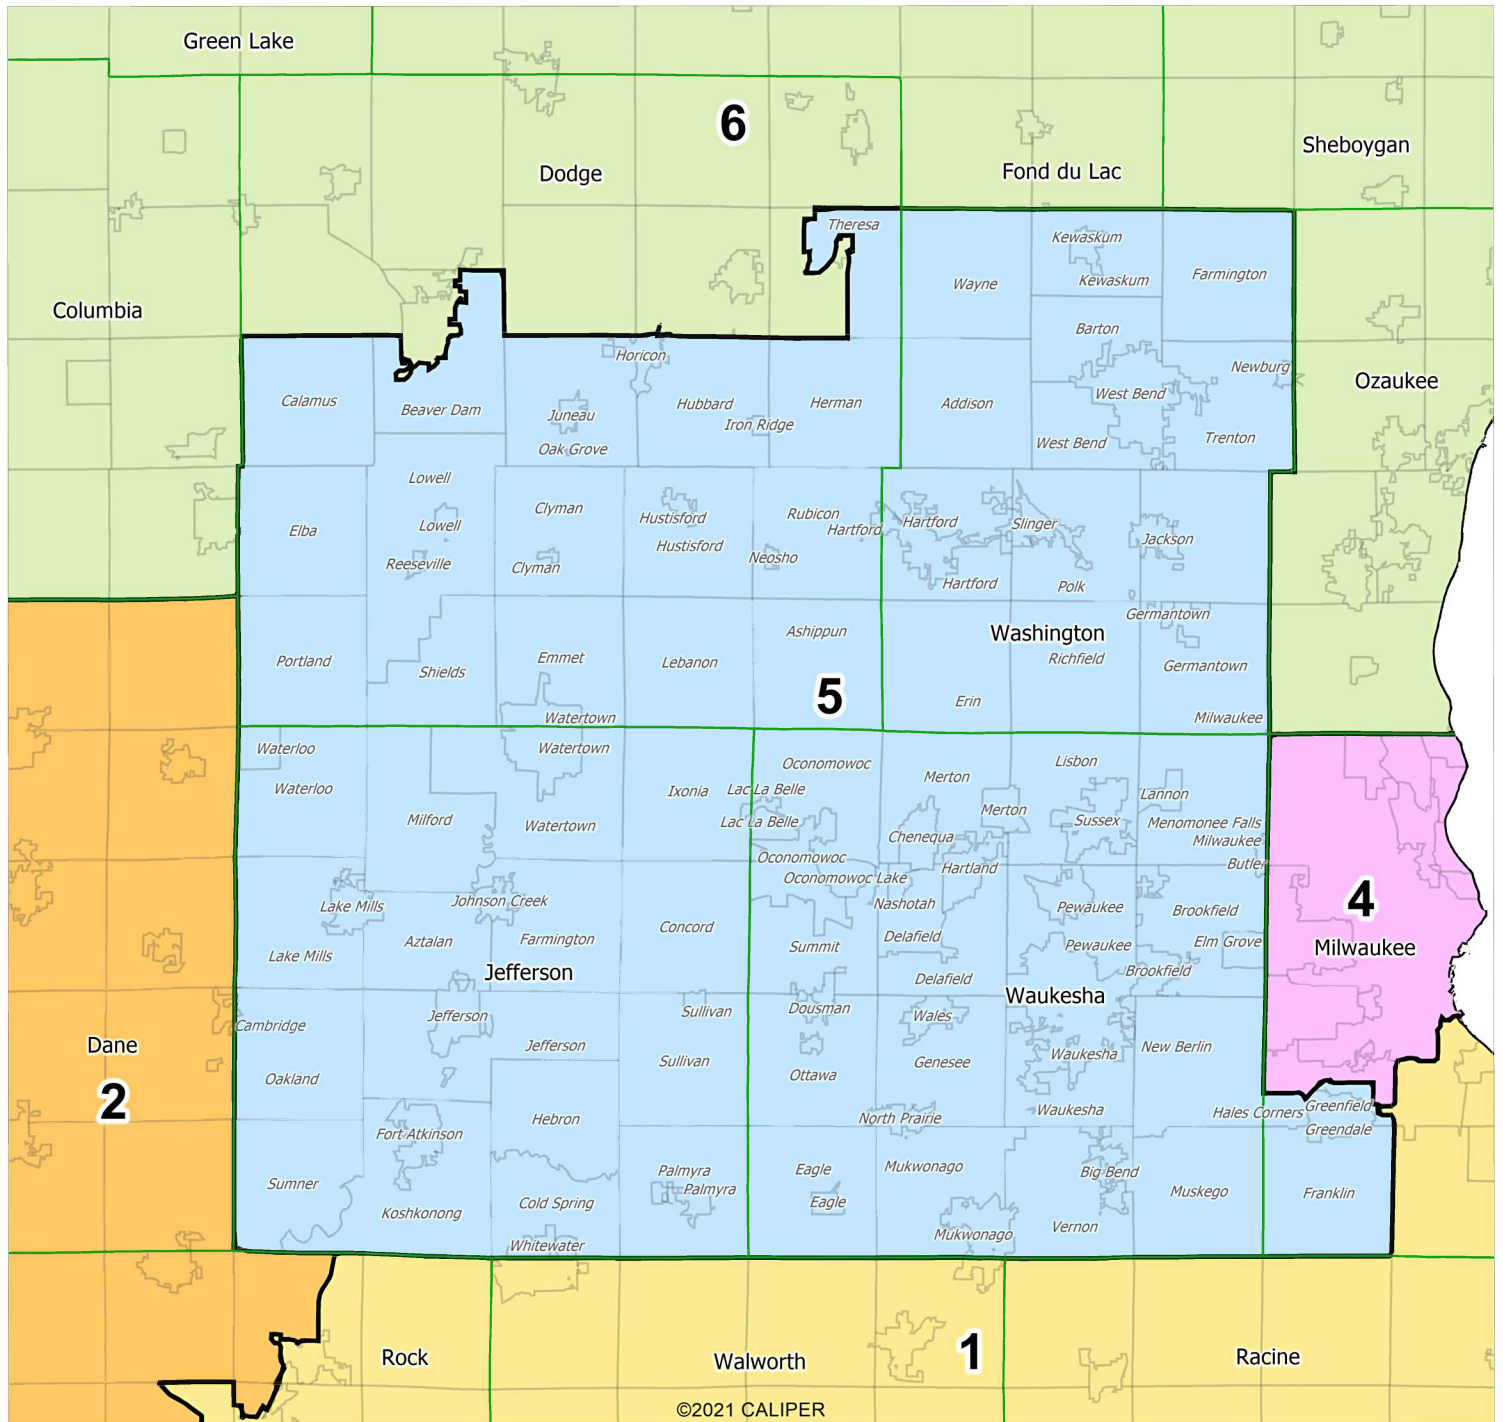

Proposed Congressional Map: District 1 Submitted by Citizen Mathematicians and Scientists

©2021 CALIPER

Legend

-  District
-  County
-  City/Village/Town

Proposed Congressional Map: District 2 Submitted by Citizen Mathematicians and Scientists

©2021 CALIPER

Legend

- District
- County
- statewide Town/City/Village

Proposed Congressional Map: District 3 Submitted by Citizen Mathematicians and Scientists

©2021 CALIPER

Legend

-  District
-  County
-  City/Village/Town
-  Water Area

Proposed Congressional Map: District 4 Submitted by Citizen Mathematicians and Scientists

- Legend
-  District
 -  County
 -  City/Village/Town

Proposed Congressional Map: District 5 Submitted by Citizen Mathematicians and Scientists

©2021 CALIPER

Legend

- District
- County
- City/Village/Town

Proposed Congressional Map: District 6 Submitted by Citizen Mathematicians and Scientists

Legend

- District
- County
- City/Village/Town
- Water Area