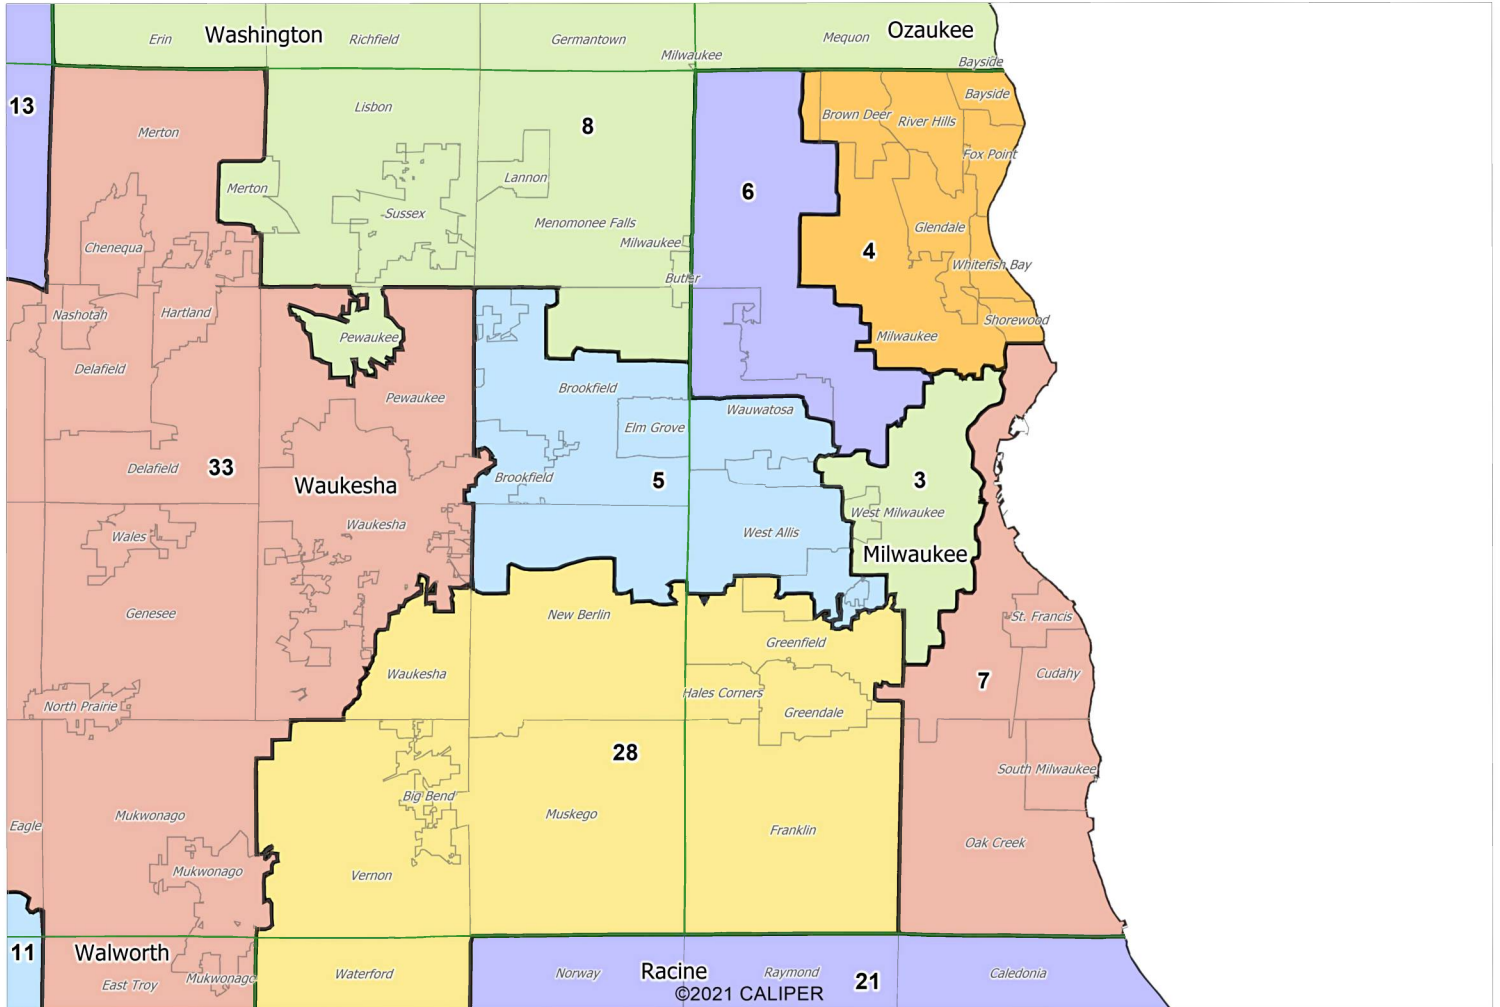

Legend

- District
- County
- City/Village/Town
- Water Area

Proposed Congressional Map: District 7 Submitted by Citizen Mathematicians and Scientists

Proposed Congressional Map: District 8 Submitted by Citizen Mathematicians and Scientists

Legend

-  District
-  County
-  City/Village/Town
-  Water Area

Proposed State Senate Map

Submitted by Citizen Mathematicians and Scientists

©2021 CALIPER

Proposed State Senate Map: City of Madison Submitted by Citizen Mathematicians and Scientists

Proposed State Senate Map: Milwaukee County Submitted by Citizen Mathematicians and Scientists

Proposed State Assembly Map

Submitted by Citizen Mathematicians and Scientists

©2021 CALIPER

Proposed State Assembly Map: City of Green Bay Submitted by Citizen Mathematicians and Scientists

Legend

- District
- County
- City/Village/Town
- Water Area

Proposed State Assembly Map: City of Madison

Submitted by Citizen Mathematicians and Scientists

Legend
□ District
□ City/Village/Town

Proposed State Assembly Map: Dane County Submitted by Citizen Mathematicians and Scientists