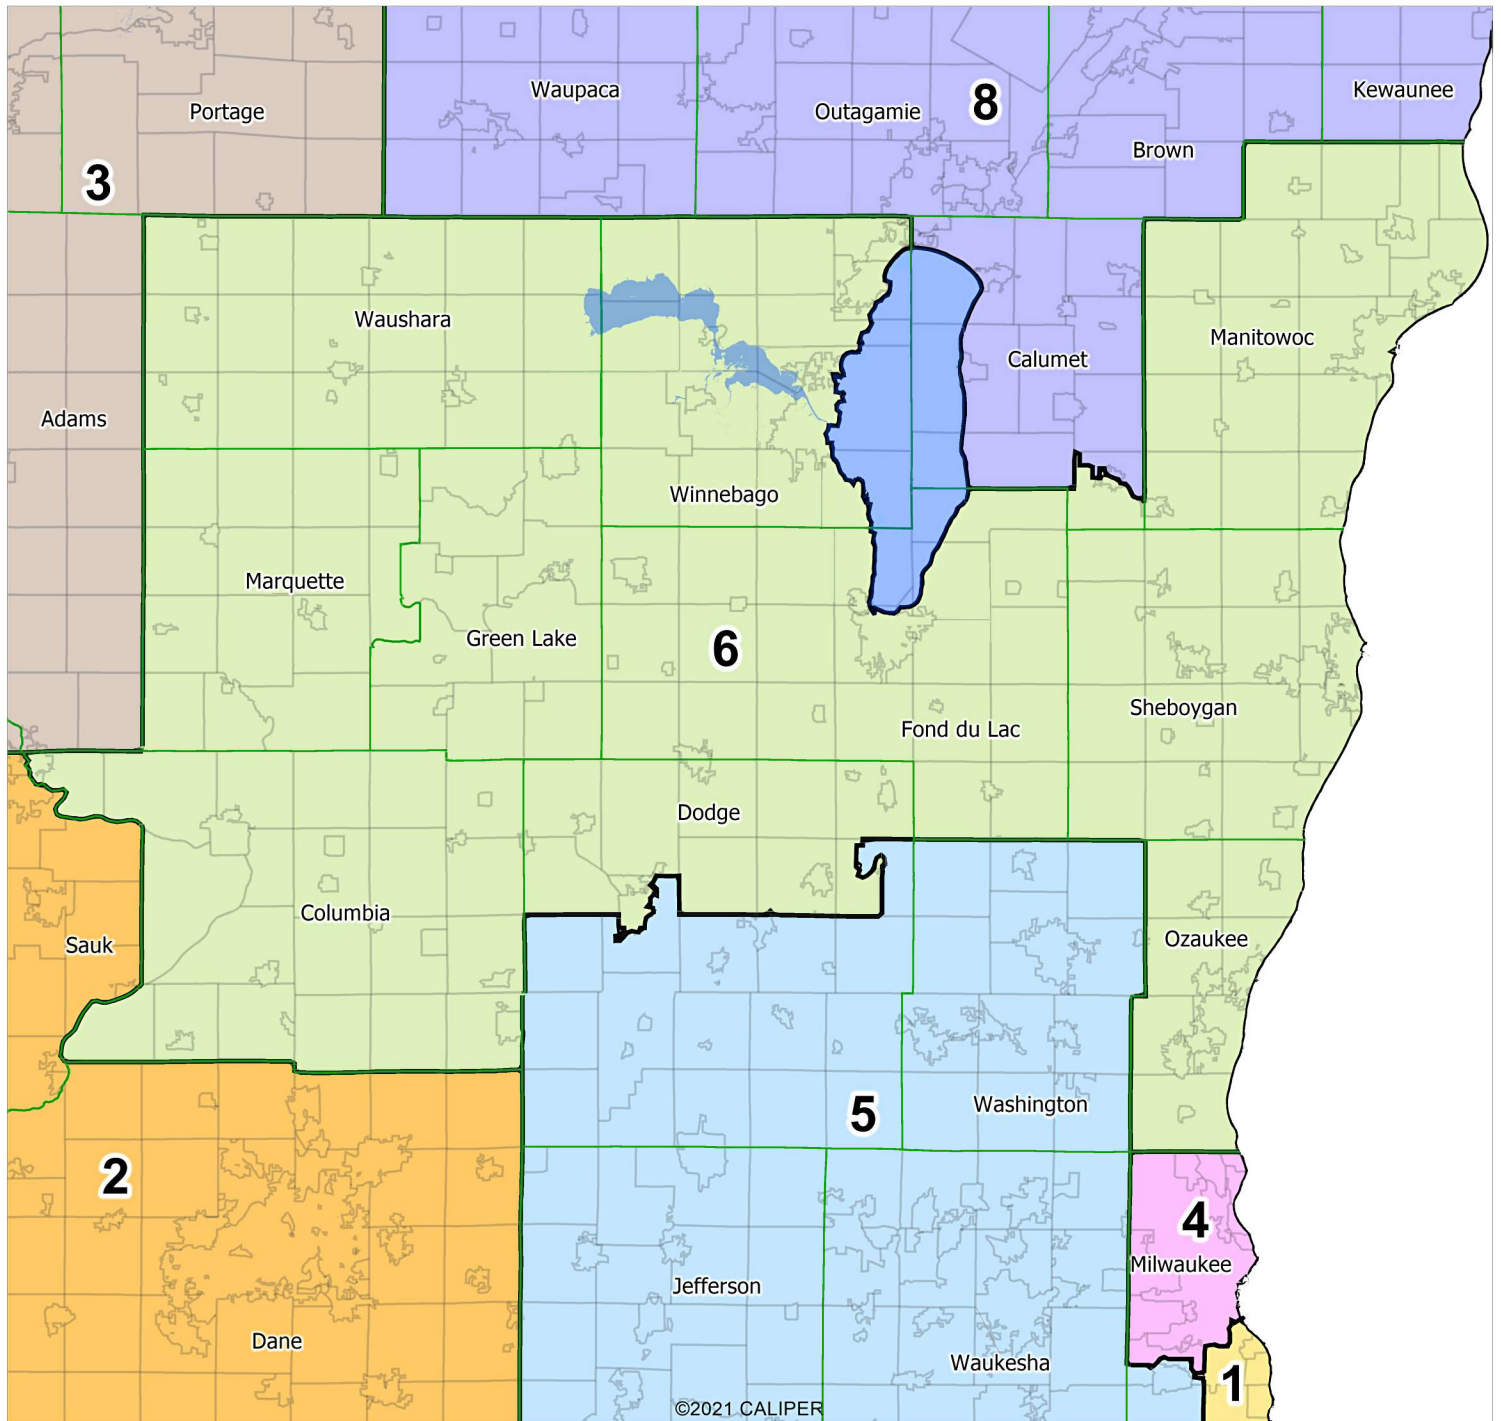

-  District
-  County
-  City/Village/Town

Proposed Congressional Map: District 2 Submitted by Citizen Mathematicians and Scientists

©2021 CALIPER

Legend

- District
- County
- statewide Town/City/Village

Proposed Congressional Map: District 3 Submitted by Citizen Mathematicians and Scientists

©2021 CALIPER

Legend

-  District
-  County
-  City/Village/Town
-  Water Area

Proposed Congressional Map: District 4 Submitted by Citizen Mathematicians and Scientists

©2021 CALIPER

Legend
District
County
City/Village/Town

Proposed Congressional Map: District 5 Submitted by Citizen Mathematicians and Scientists

©2021 CALIPER

Legend

- District
- County
- City/Village/Town

Proposed Congressional Map: District 6

Submitted by Citizen Mathematicians and Scientists

Legend

- District
- County
- City/Village/Town
- Water Area

Proposed Congressional Map: District 7 Submitted by Citizen Mathematicians and Scientists

Proposed Congressional Map: District 8 Submitted by Citizen Mathematicians and Scientists