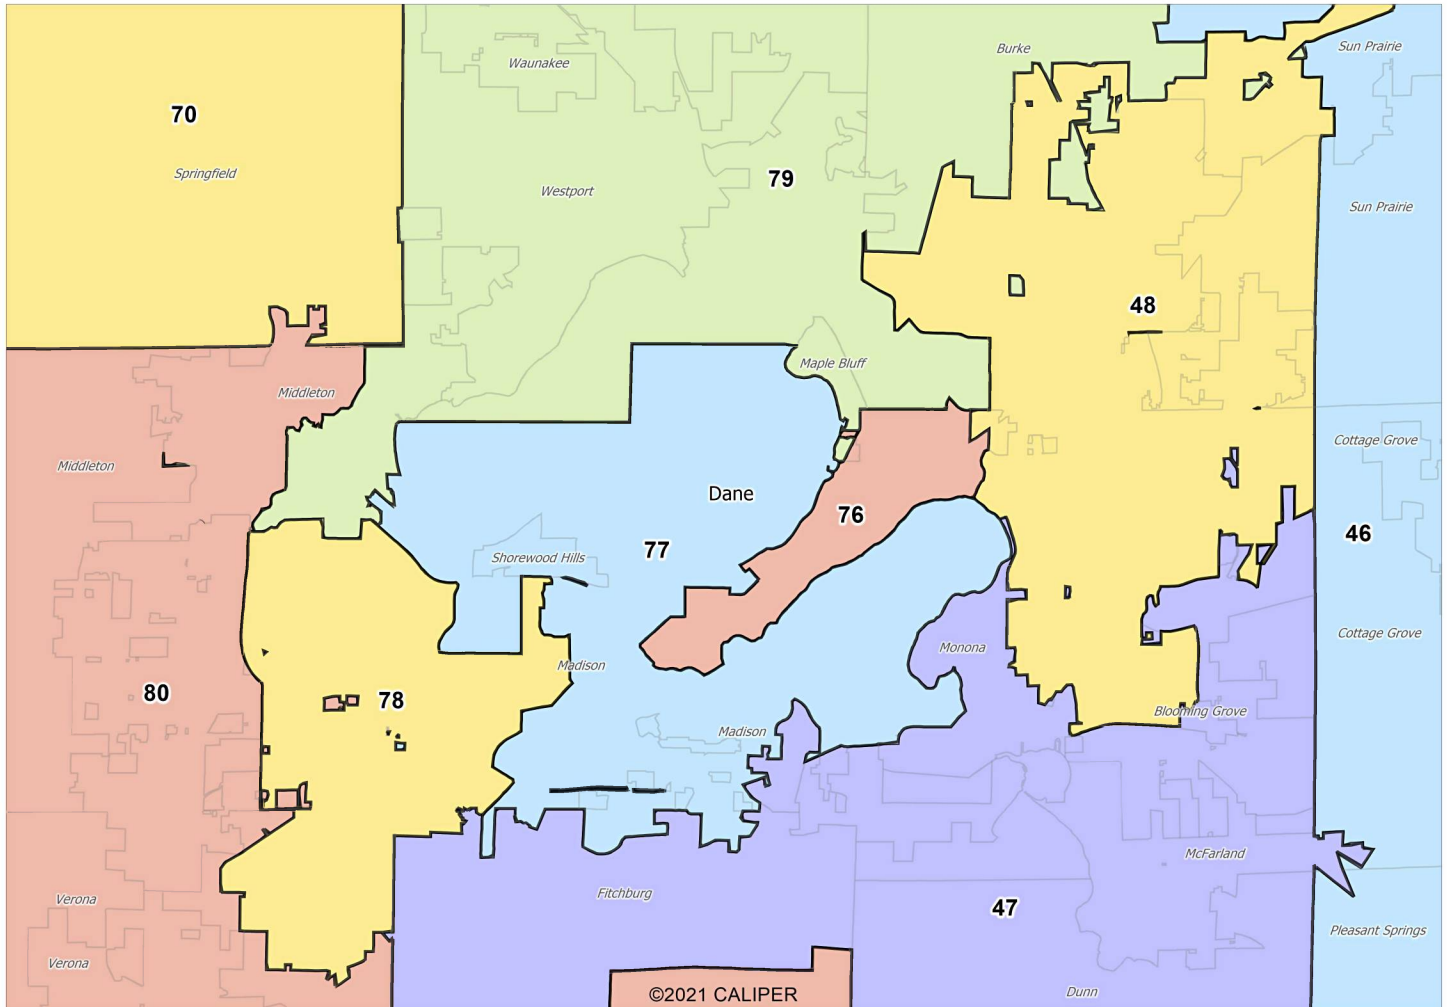

Submitted by Citizen Mathematicians and Scientists

©2021 CALIPER

Proposed State Senate Map: City of Madison Submitted by Citizen Mathematicians and Scientists

Proposed State Senate Map: Milwaukee County Submitted by Citizen Mathematicians and Scientists

Proposed State Assembly Map

Submitted by Citizen Mathematicians and Scientists

©2021 CALIPER

Proposed State Assembly Map: City of Green Bay

Submitted by Citizen Mathematicians and Scientists

Legend

- District
- County
- City/Village/Town
- Water Area

Proposed State Assembly Map: City of Madison

Submitted by Citizen Mathematicians and Scientists

Legend
□ District
□ City/Village/Town

Proposed State Assembly Map: Dane County Submitted by Citizen Mathematicians and Scientists

Legend

- District
- County
- City/Village/Town

Proposed State Assembly Map: Kenosha & Racine Counties Submitted by Citizen Mathematicians and Scientists

©2021 CALIPER

Legend

- District
- County
- City/Village/Town