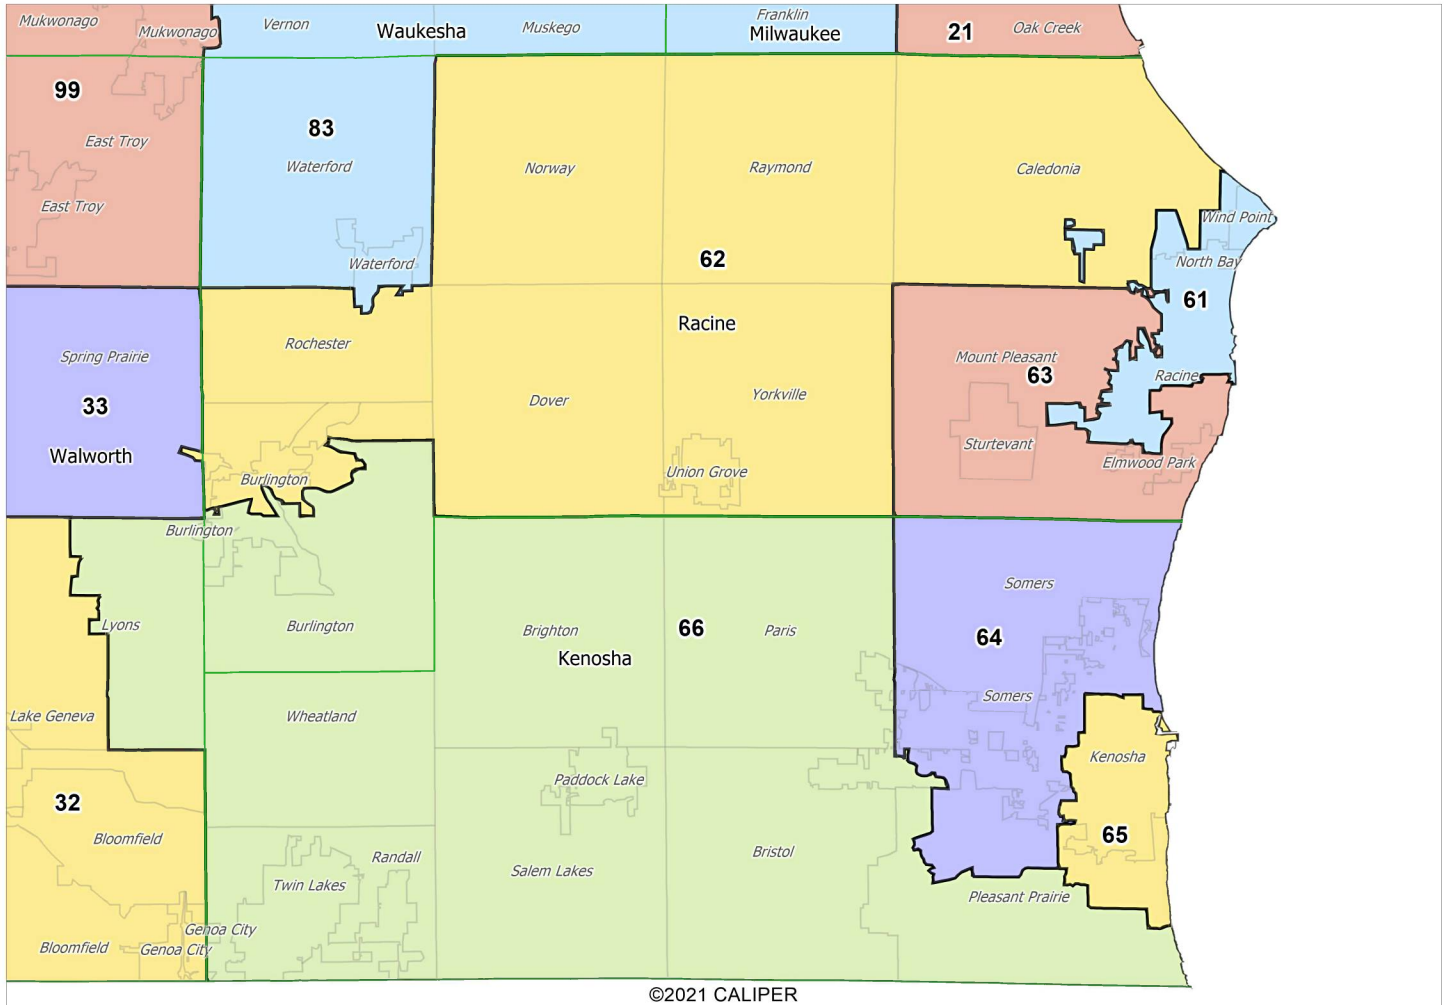

Proposed State Senate Map: Milwaukee County Submitted by Citizen Mathematicians and Scientists

Proposed State Assembly Map

Submitted by Citizen Mathematicians and Scientists

©2021 CALIPER

Proposed State Assembly Map: City of Green Bay Submitted by Citizen Mathematicians and Scientists

Legend

- District
- County
- City/Village/Town
- Water Area

Proposed State Assembly Map: City of Madison

Submitted by Citizen Mathematicians and Scientists

Legend
□ District
□ City/Village/Town

Proposed State Assembly Map: Dane County Submitted by Citizen Mathematicians and Scientists

Proposed State Assembly Map: Kenosha & Racine Counties Submitted by Citizen Mathematicians and Scientists

©2021 CALIPER

Legend

- District
- County
- City/Village/Town

Proposed State Assembly Map: Milwaukee County Submitted by Citizen Mathematicians and Scientists

©2021 CALIPER

Legend

- District
- County
- City/Village/Town