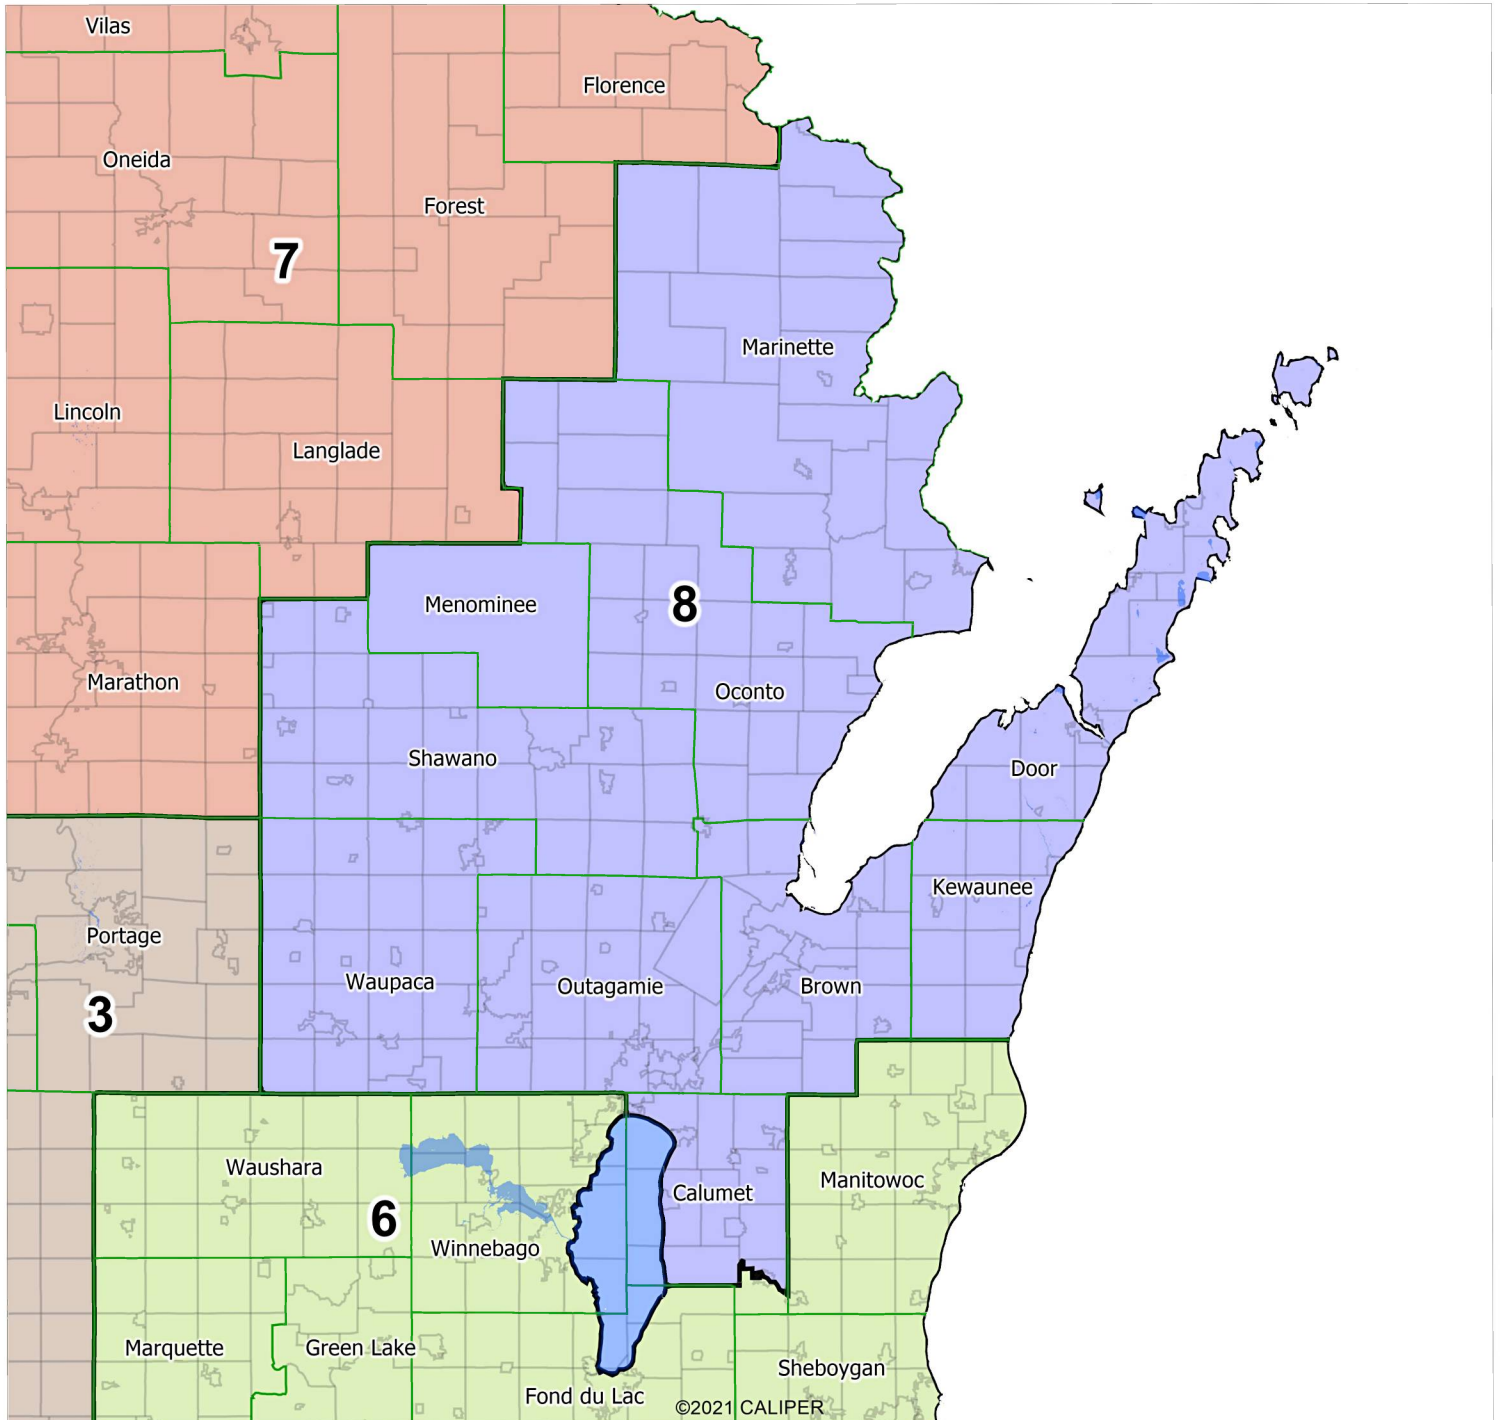

-  District
-  County
-  City/Village/Town

Proposed Congressional Map: District 2 Submitted by Citizen Mathematicians and Scientists

©2021 CALIPER

Legend

- District
- County
- statewide Town/City/Village

Proposed Congressional Map: District 3 Submitted by Citizen Mathematicians and Scientists

©2021 CALIPER

Legend

-  District
-  County
-  City/Village/Town
-  Water Area

Proposed Congressional Map: District 4 Submitted by Citizen Mathematicians and Scientists

©2021 CALIPER

Legend
District
County
City/Village/Town

Proposed Congressional Map: District 5 Submitted by Citizen Mathematicians and Scientists

©2021 CALIPER

Legend

- District
- County
- City/Village/Town

Proposed Congressional Map: District 6

Submitted by Citizen Mathematicians and Scientists

Legend

- District
- County
- City/Village/Town
- Water Area

Proposed Congressional Map: District 7 Submitted by Citizen Mathematicians and Scientists

Proposed Congressional Map: District 8 Submitted by Citizen Mathematicians and Scientists