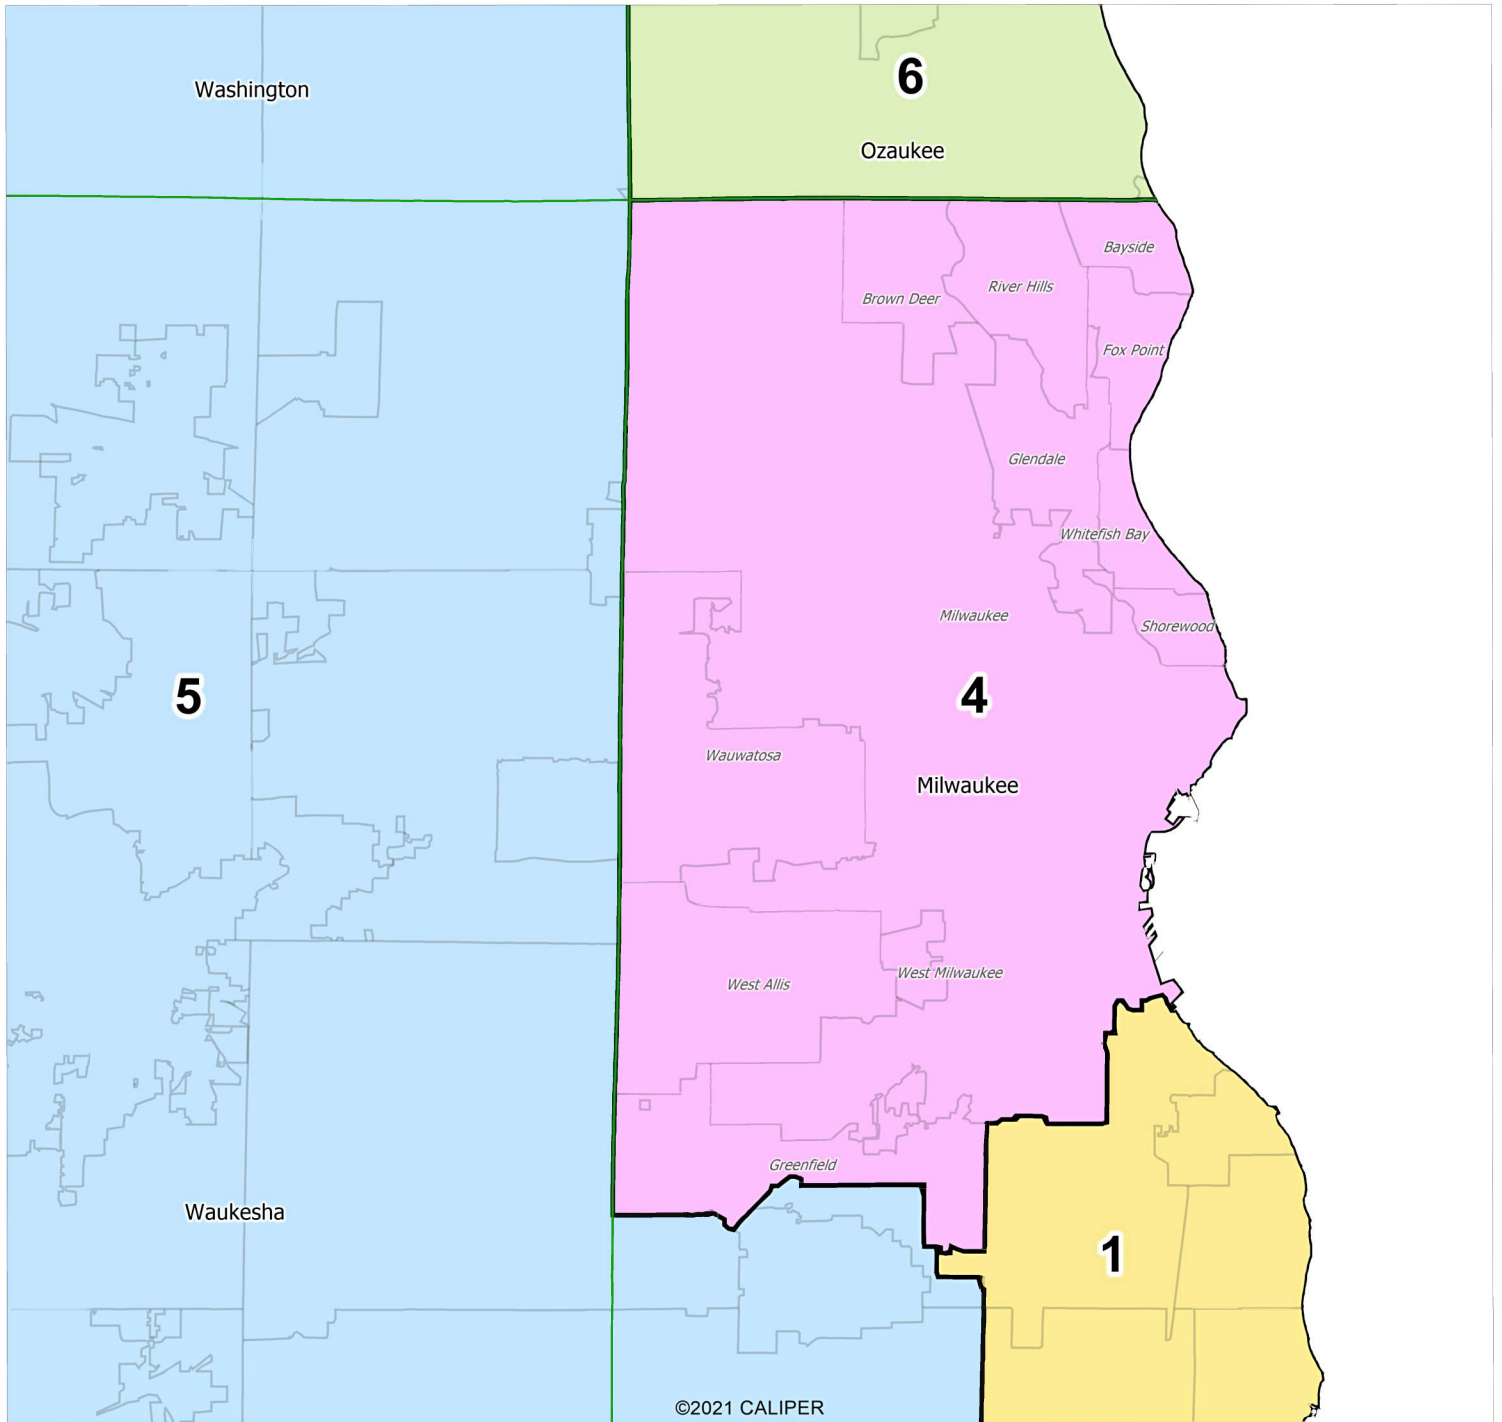

-  District
-  County
-  City/Village/Town

Proposed Congressional Map: District 2 Submitted by Citizen Mathematicians and Scientists

©2021 CALIPER

Legend

- District
- County
- statewide Town/City/Village

Proposed Congressional Map: District 3 Submitted by Citizen Mathematicians and Scientists

©2021 CALIPER

Legend

-  District
-  County
-  City/Village/Town
-  Water Area

Proposed Congressional Map: District 4 Submitted by Citizen Mathematicians and Scientists

©2021 CALIPER

Legend
District
County
City/Village/Town

Proposed Congressional Map: District 5 Submitted by Citizen Mathematicians and Scientists

©2021 CALIPER

Legend

- District
- County
- City/Village/Town

Proposed Congressional Map: District 6

Submitted by Citizen Mathematicians and Scientists

Legend

- District
- County
- City/Village/Town
- Water Area

Proposed Congressional Map: District 7 Submitted by Citizen Mathematicians and Scientists

Proposed Congressional Map: District 8 Submitted by Citizen Mathematicians and Scientists