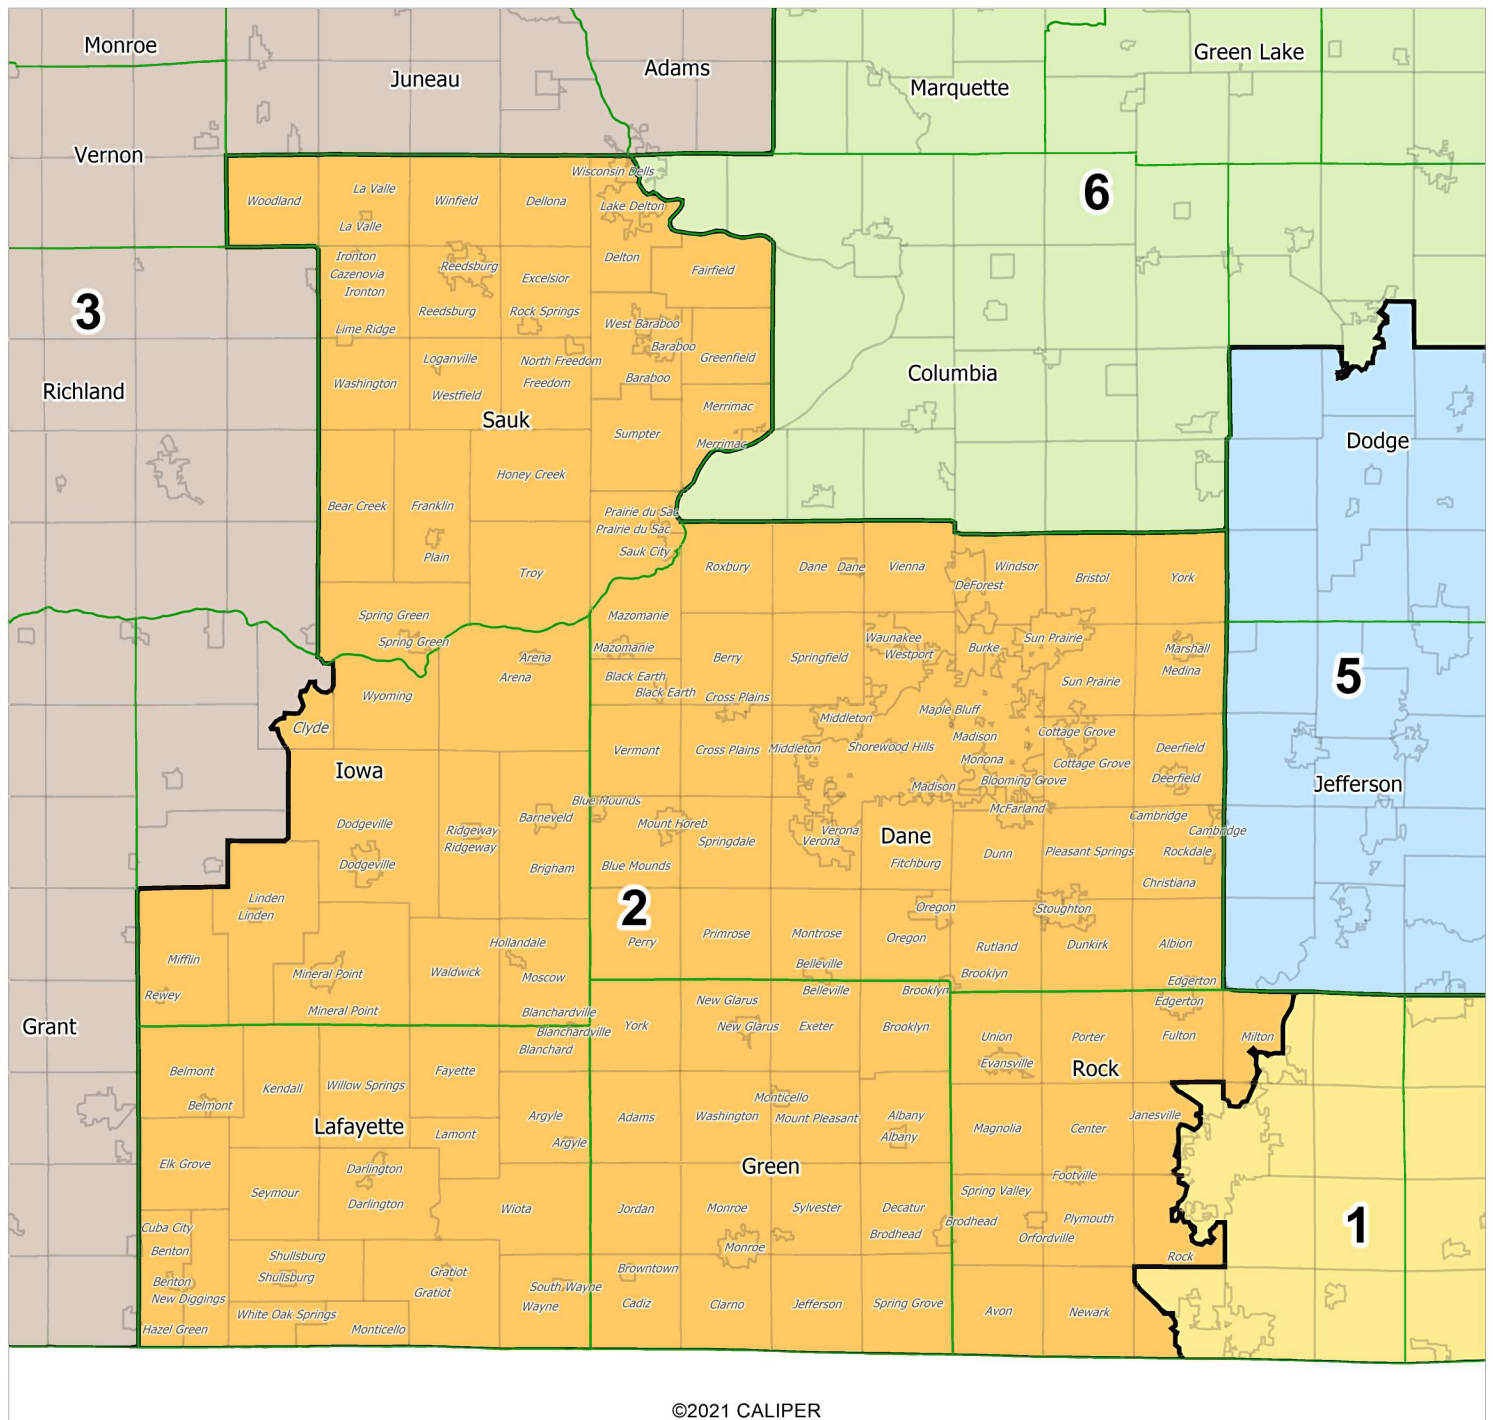

Proposed Congressional Map: District 1 Submitted by Citizen Mathematicians and Scientists

©2021 CALIPER

Legend

-  District
-  County
-  City/Village/Town

Proposed Congressional Map: District 2 Submitted by Citizen Mathematicians and Scientists

©2021 CALIPER

Legend

- District
- County
- statewide Town/City/Village

Proposed Congressional Map: District 3 Submitted by Citizen Mathematicians and Scientists

©2021 CALIPER

Legend

-  District
-  County
-  City/Village/Town
-  Water Area

Proposed Congressional Map: District 4 Submitted by Citizen Mathematicians and Scientists

- Legend
-  District
 -  County
 -  City/Village/Town

Proposed Congressional Map: District 5 Submitted by Citizen Mathematicians and Scientists

Legend

- District
- County
- City/Village/Town

Proposed State Assembly Map: Kenosha & Racine Counties Submitted by Citizen Mathematicians and Scientists

©2021 CALIPER

Legend

- District
- County
- City/Village/Town