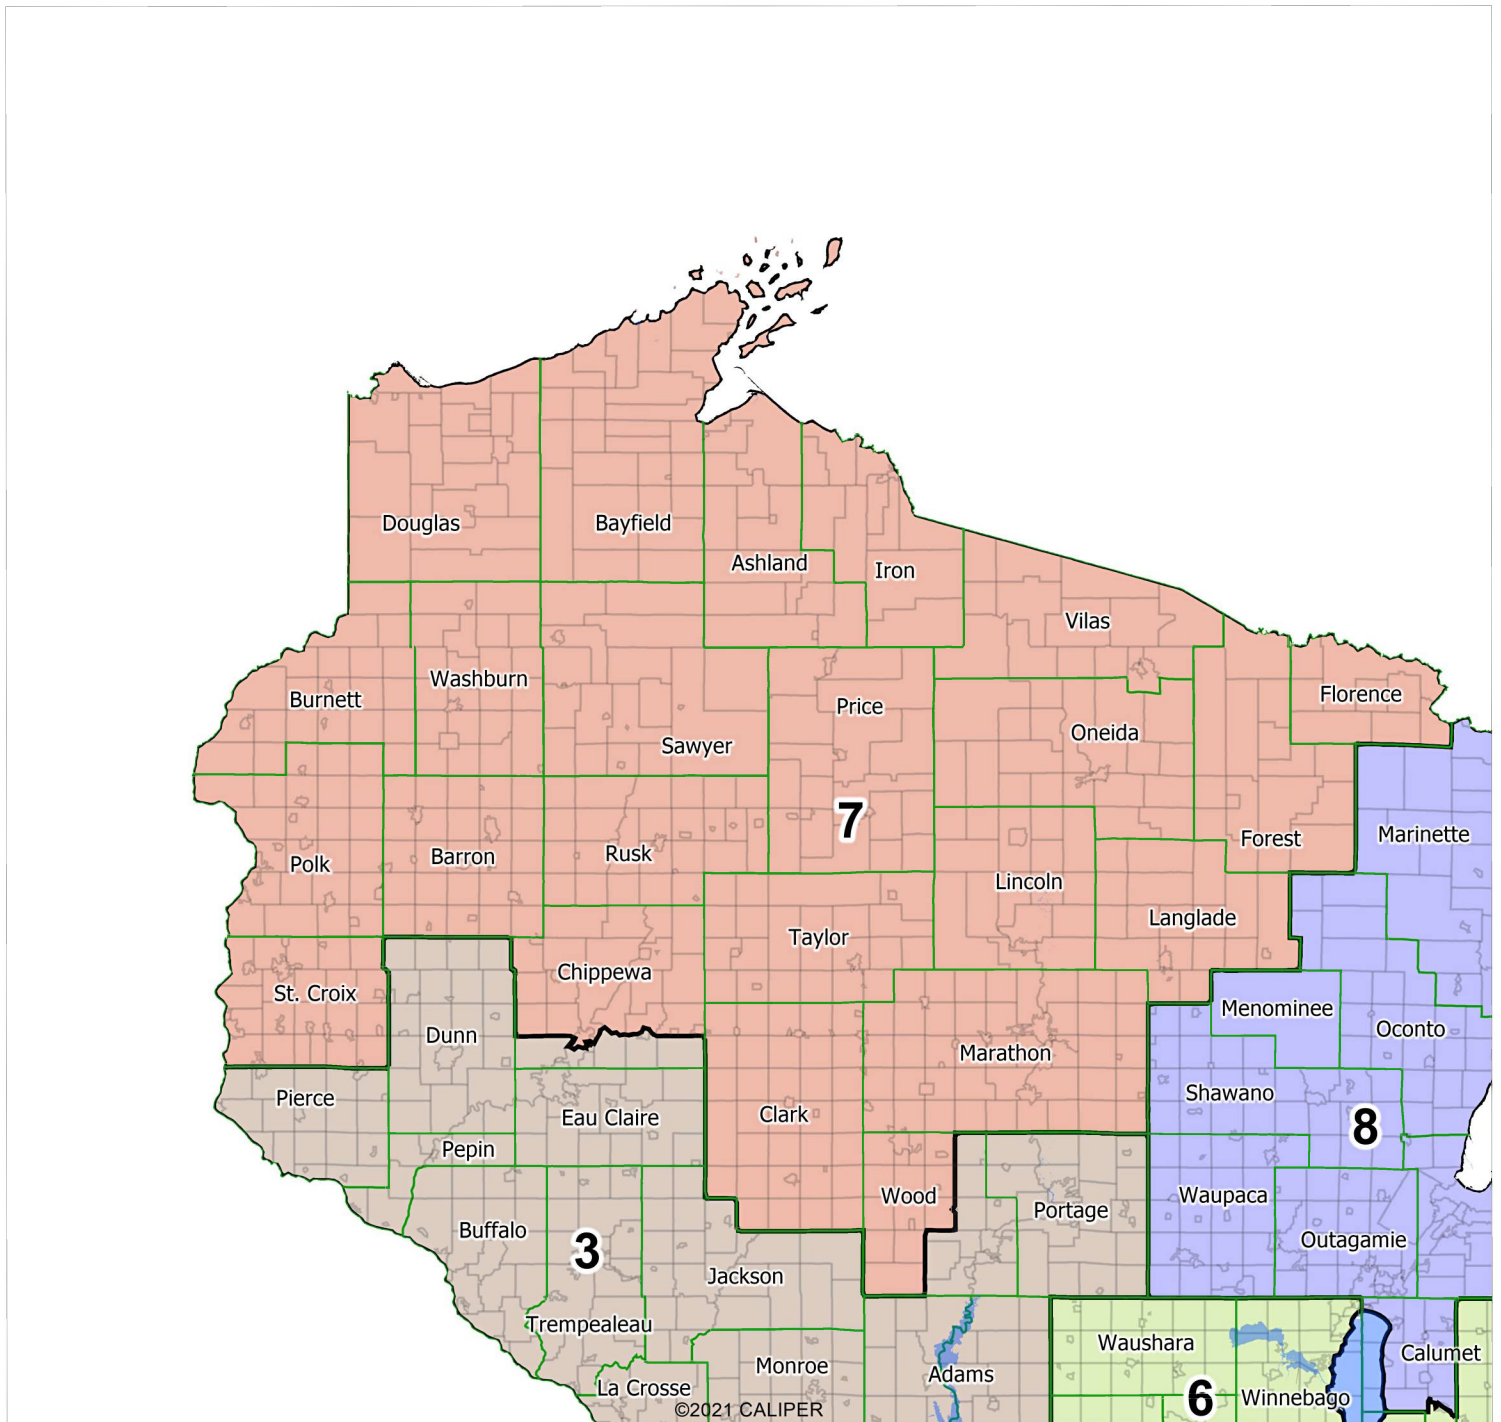

-  District
-  County
-  City/Village/Town

Proposed Congressional Map: District 2 Submitted by Citizen Mathematicians and Scientists

©2021 CALIPER

Legend

- District
- County
- statewide Town/City/Village

Proposed Congressional Map: District 3 Submitted by Citizen Mathematicians and Scientists

©2021 CALIPER

Legend

-  District
-  County
-  City/Village/Town
-  Water Area

Proposed Congressional Map: District 4 Submitted by Citizen Mathematicians and Scientists

©2021 CALIPER

Legend
District
County
City/Village/Town

Proposed Congressional Map: District 5 Submitted by Citizen Mathematicians and Scientists

©2021 CALIPER

Legend

- District
- County
- City/Village/Town

Proposed Congressional Map: District 6

Submitted by Citizen Mathematicians and Scientists

Legend

- District
- County
- City/Village/Town
- Water Area

Proposed Congressional Map: District 7 Submitted by Citizen Mathematicians and Scientists

Proposed Congressional Map: District 8 Submitted by Citizen Mathematicians and Scientists