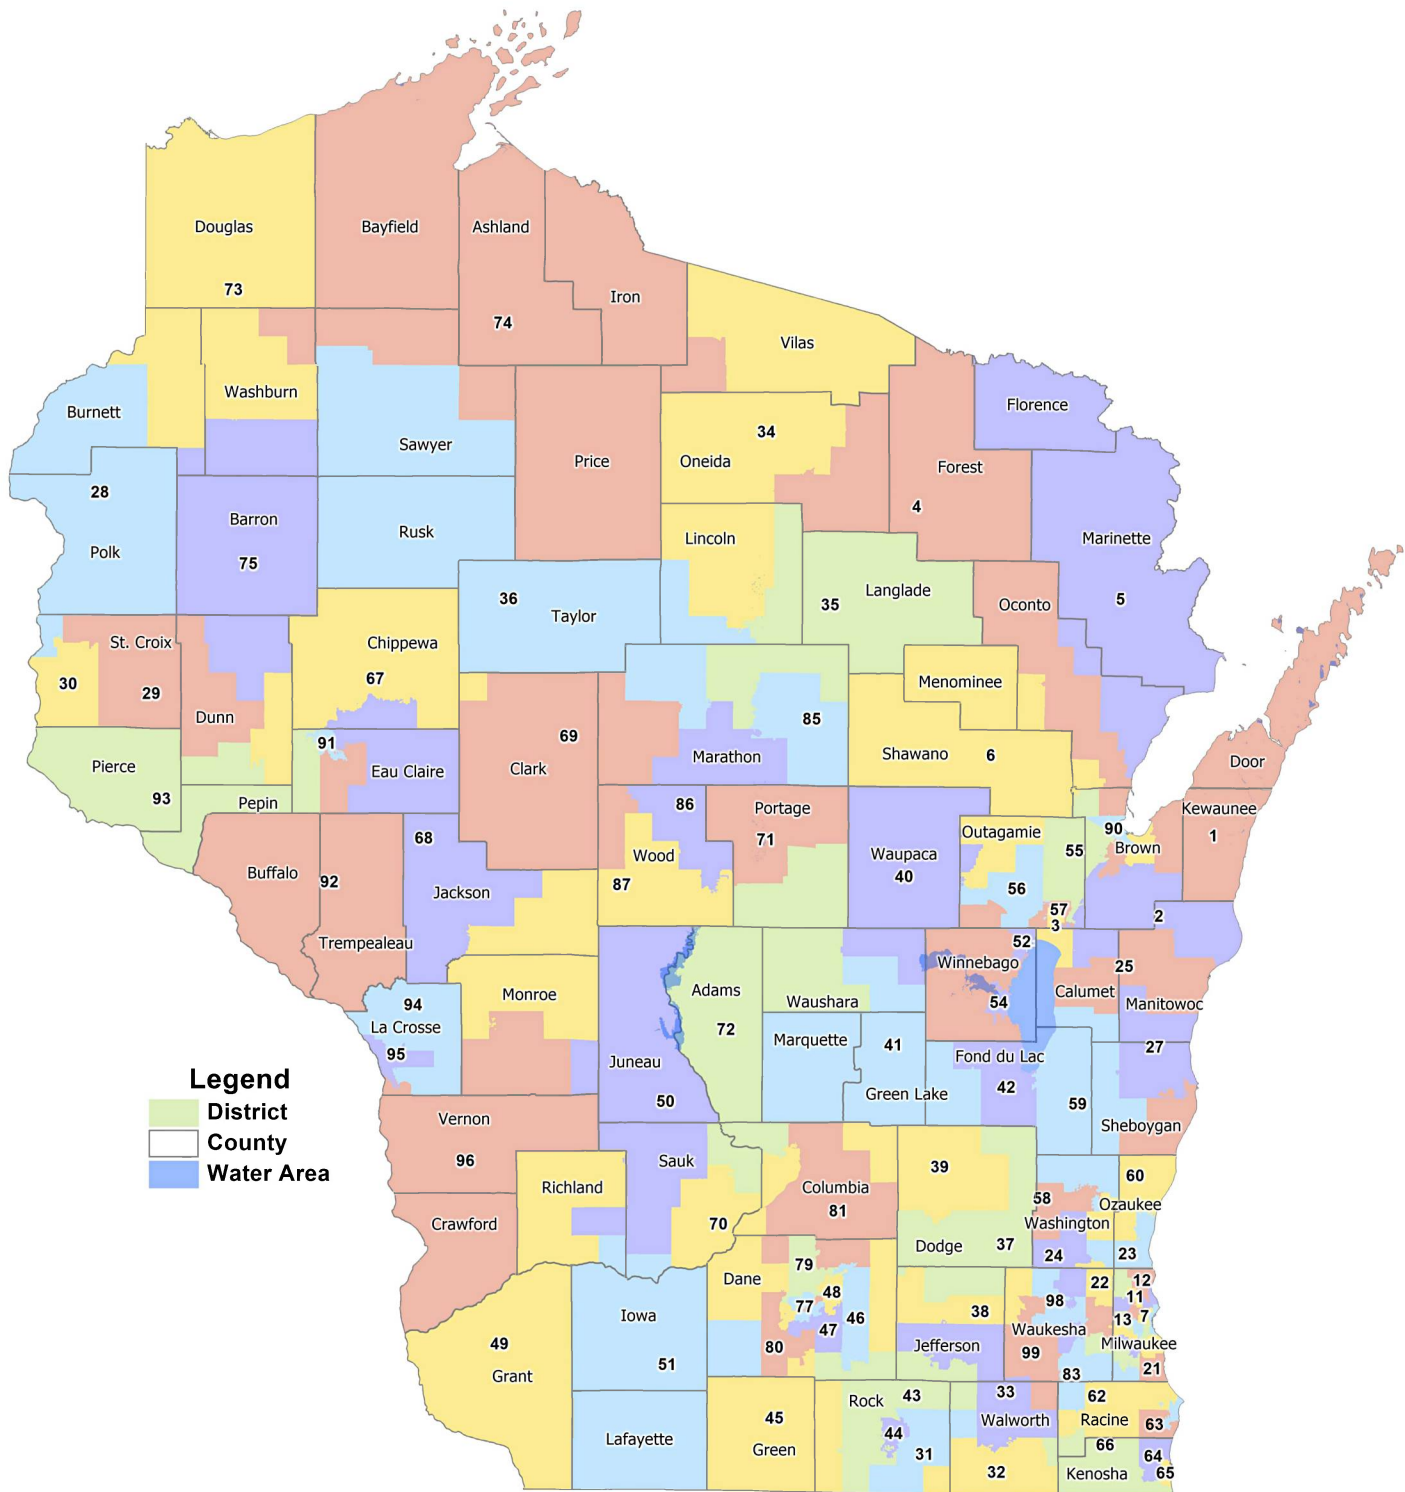

Proposed State Assembly Map

Submitted by Citizen Mathematicians and Scientists

©2021 CALIPER