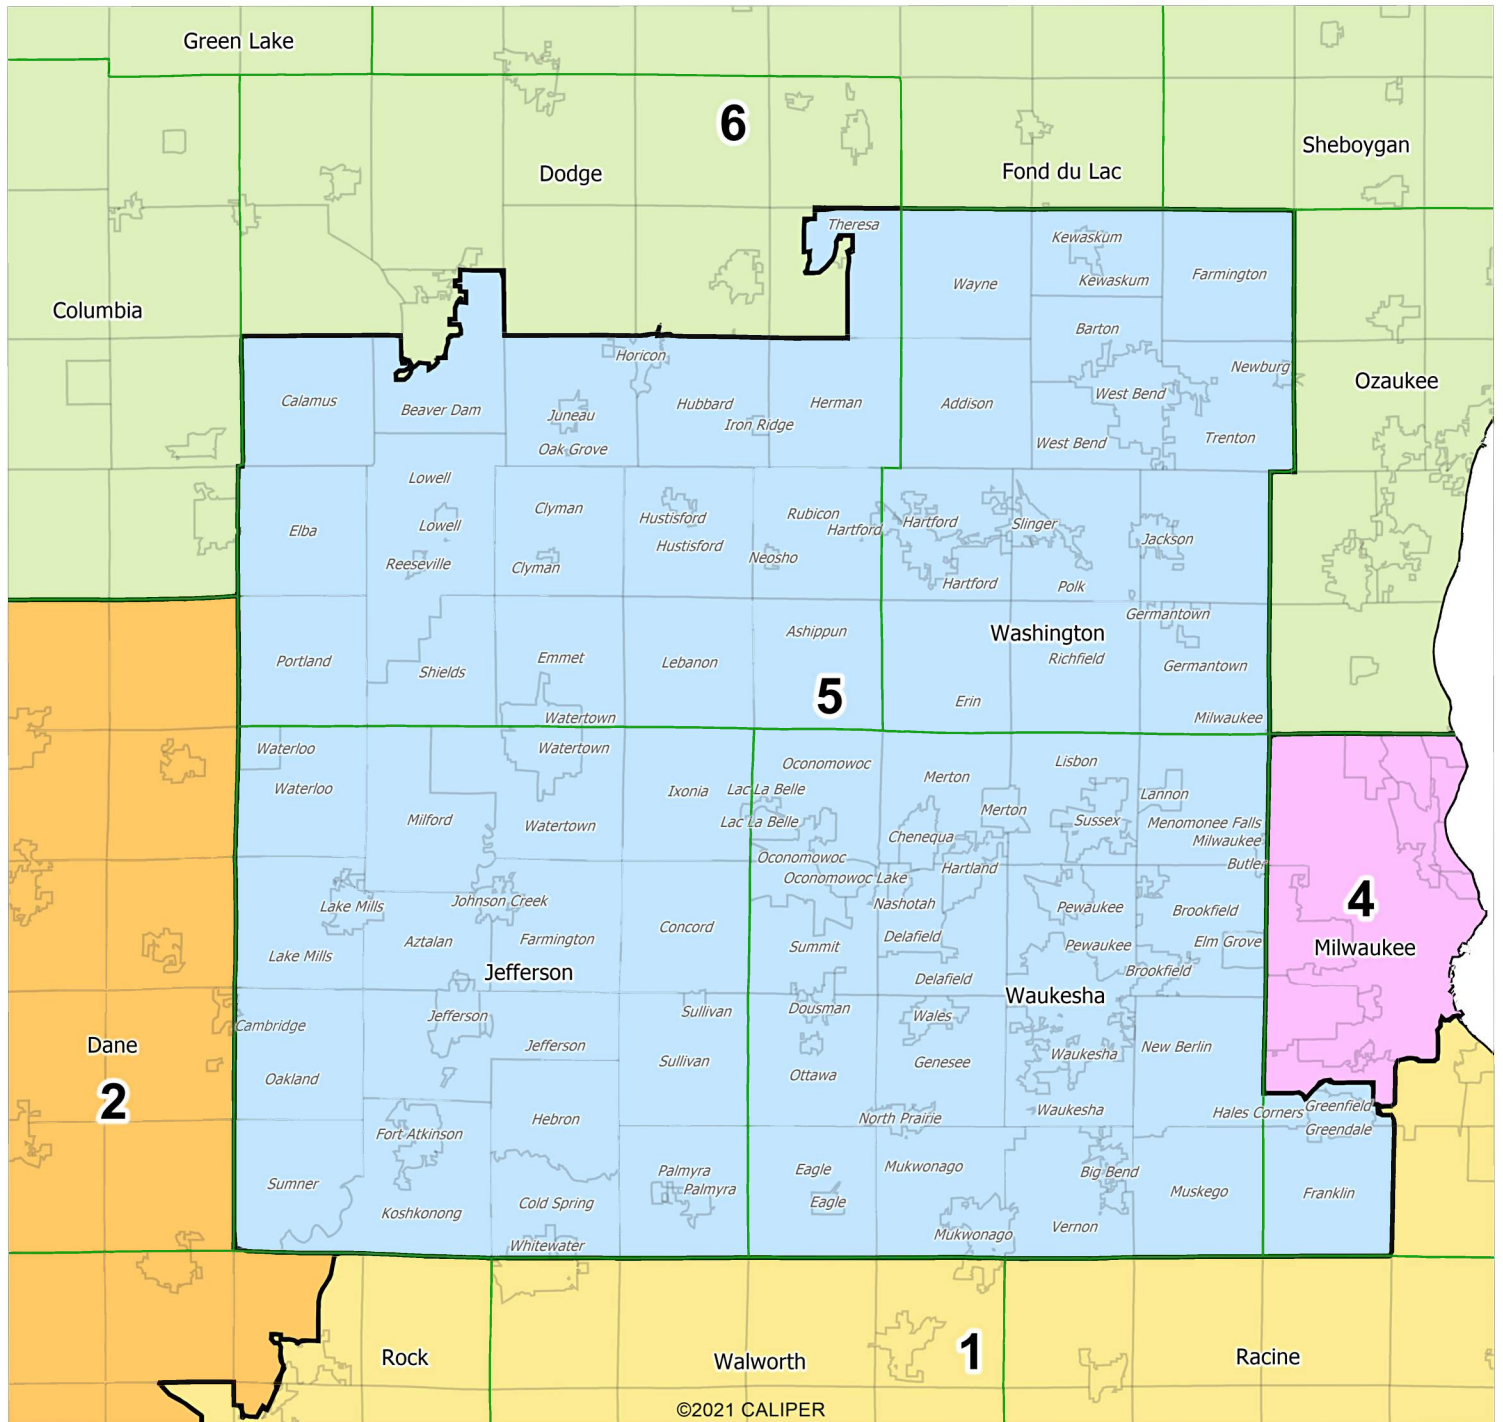

-  District
-  County
-  City/Village/Town

Proposed Congressional Map: District 2 Submitted by Citizen Mathematicians and Scientists

©2021 CALIPER

Legend

- District
- County
- statewide Town/City/Village

Proposed Congressional Map: District 3 Submitted by Citizen Mathematicians and Scientists

©2021 CALIPER

Legend

-  District
-  County
-  City/Village/Town
-  Water Area

Proposed Congressional Map: District 4 Submitted by Citizen Mathematicians and Scientists

©2021 CALIPER

Legend
District
County
City/Village/Town

Proposed Congressional Map: District 5 Submitted by Citizen Mathematicians and Scientists

©2021 CALIPER

Legend

- District
- County
- City/Village/Town

Proposed Congressional Map: District 6

Submitted by Citizen Mathematicians and Scientists

Legend

- District
- County
- City/Village/Town
- Water Area

Proposed Congressional Map: District 7 Submitted by Citizen Mathematicians and Scientists

Proposed Congressional Map: District 8 Submitted by Citizen Mathematicians and Scientists