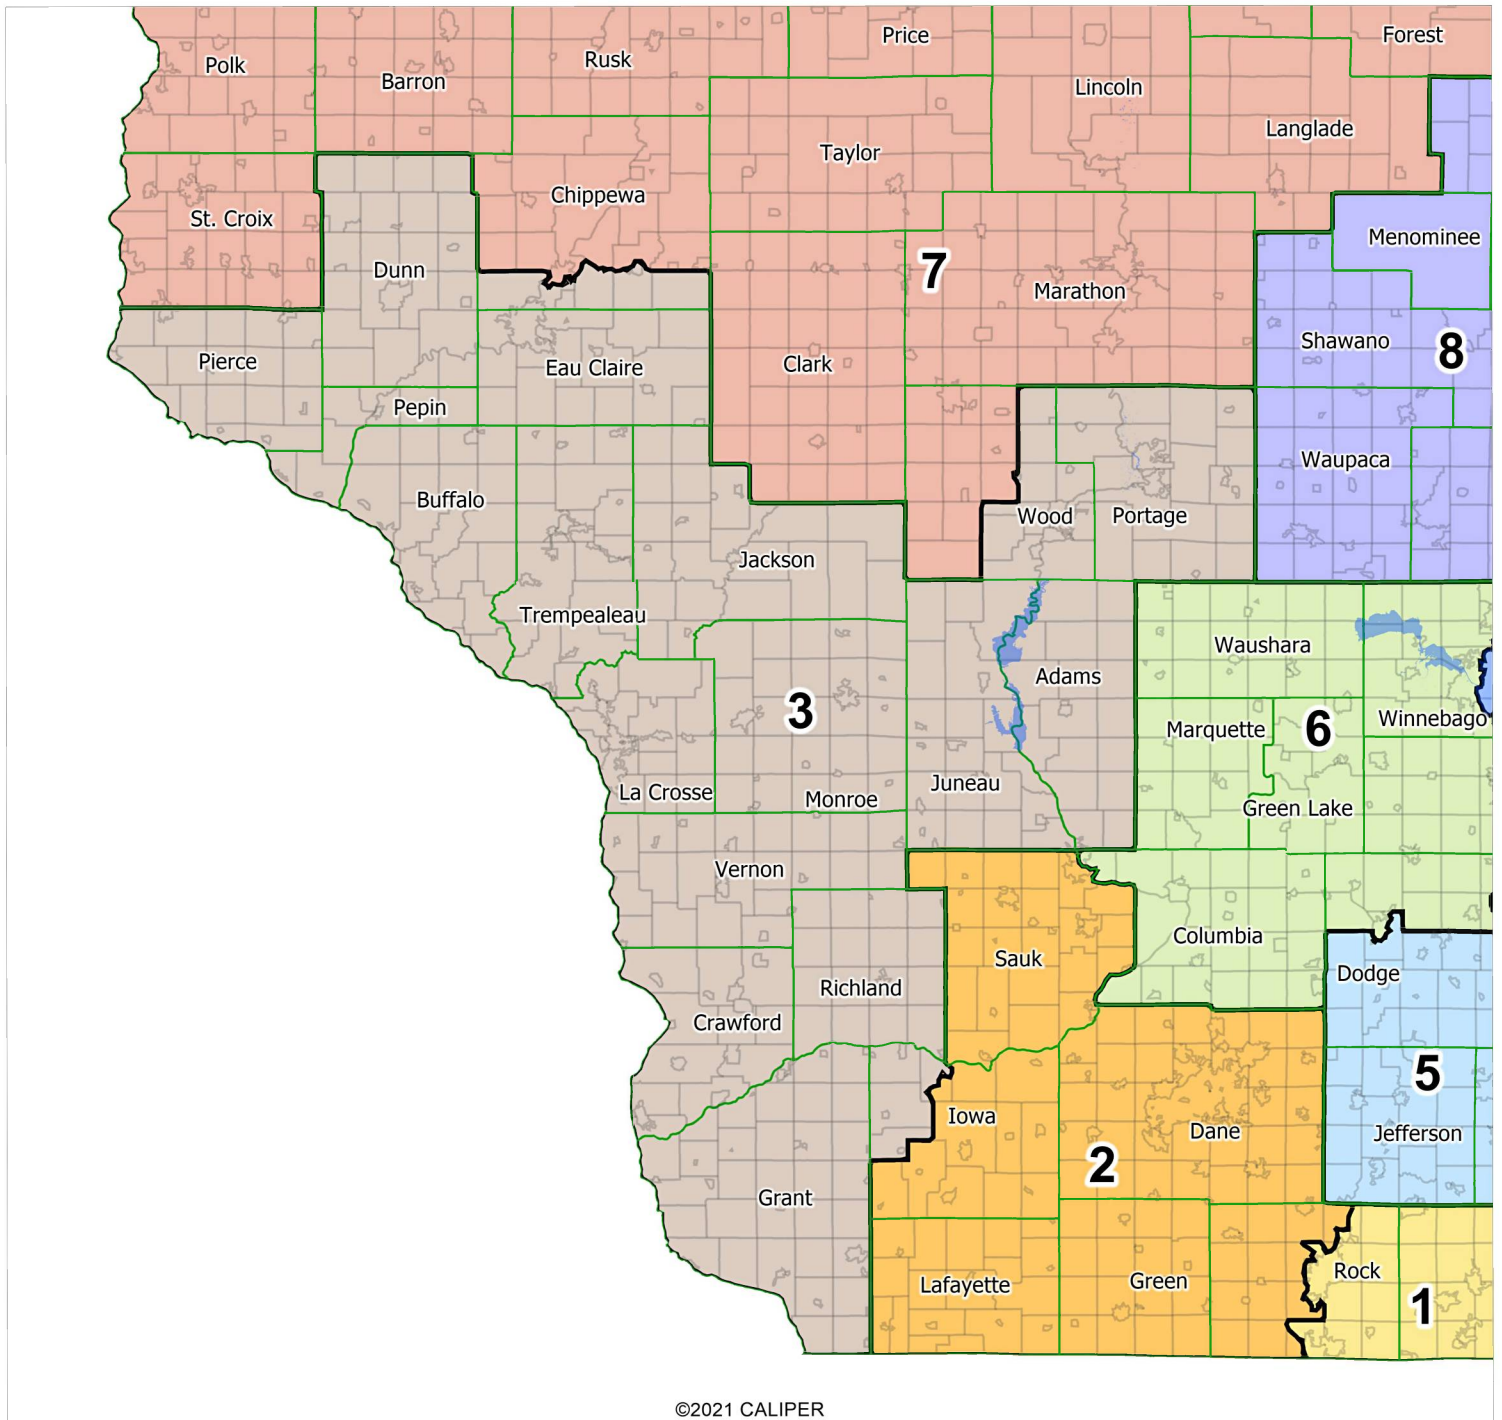

-  District
-  County
-  City/Village/Town

Proposed Congressional Map: District 2 Submitted by Citizen Mathematicians and Scientists

©2021 CALIPER

Legend

- District
- County
- statewide Town/City/Village

Proposed Congressional Map: District 3 Submitted by Citizen Mathematicians and Scientists

©2021 CALIPER

Legend

-  District
-  County
-  City/Village/Town
-  Water Area

Proposed Congressional Map: District 4 Submitted by Citizen Mathematicians and Scientists

©2021 CALIPER

Legend
District
County
City/Village/Town

Proposed Congressional Map: District 5 Submitted by Citizen Mathematicians and Scientists

©2021 CALIPER

Legend

- District
- County
- City/Village/Town

Proposed Congressional Map: District 6

Submitted by Citizen Mathematicians and Scientists

Legend

- District
- County
- City/Village/Town
- Water Area

Proposed Congressional Map: District 7 Submitted by Citizen Mathematicians and Scientists

Proposed Congressional Map: District 8 Submitted by Citizen Mathematicians and Scientists