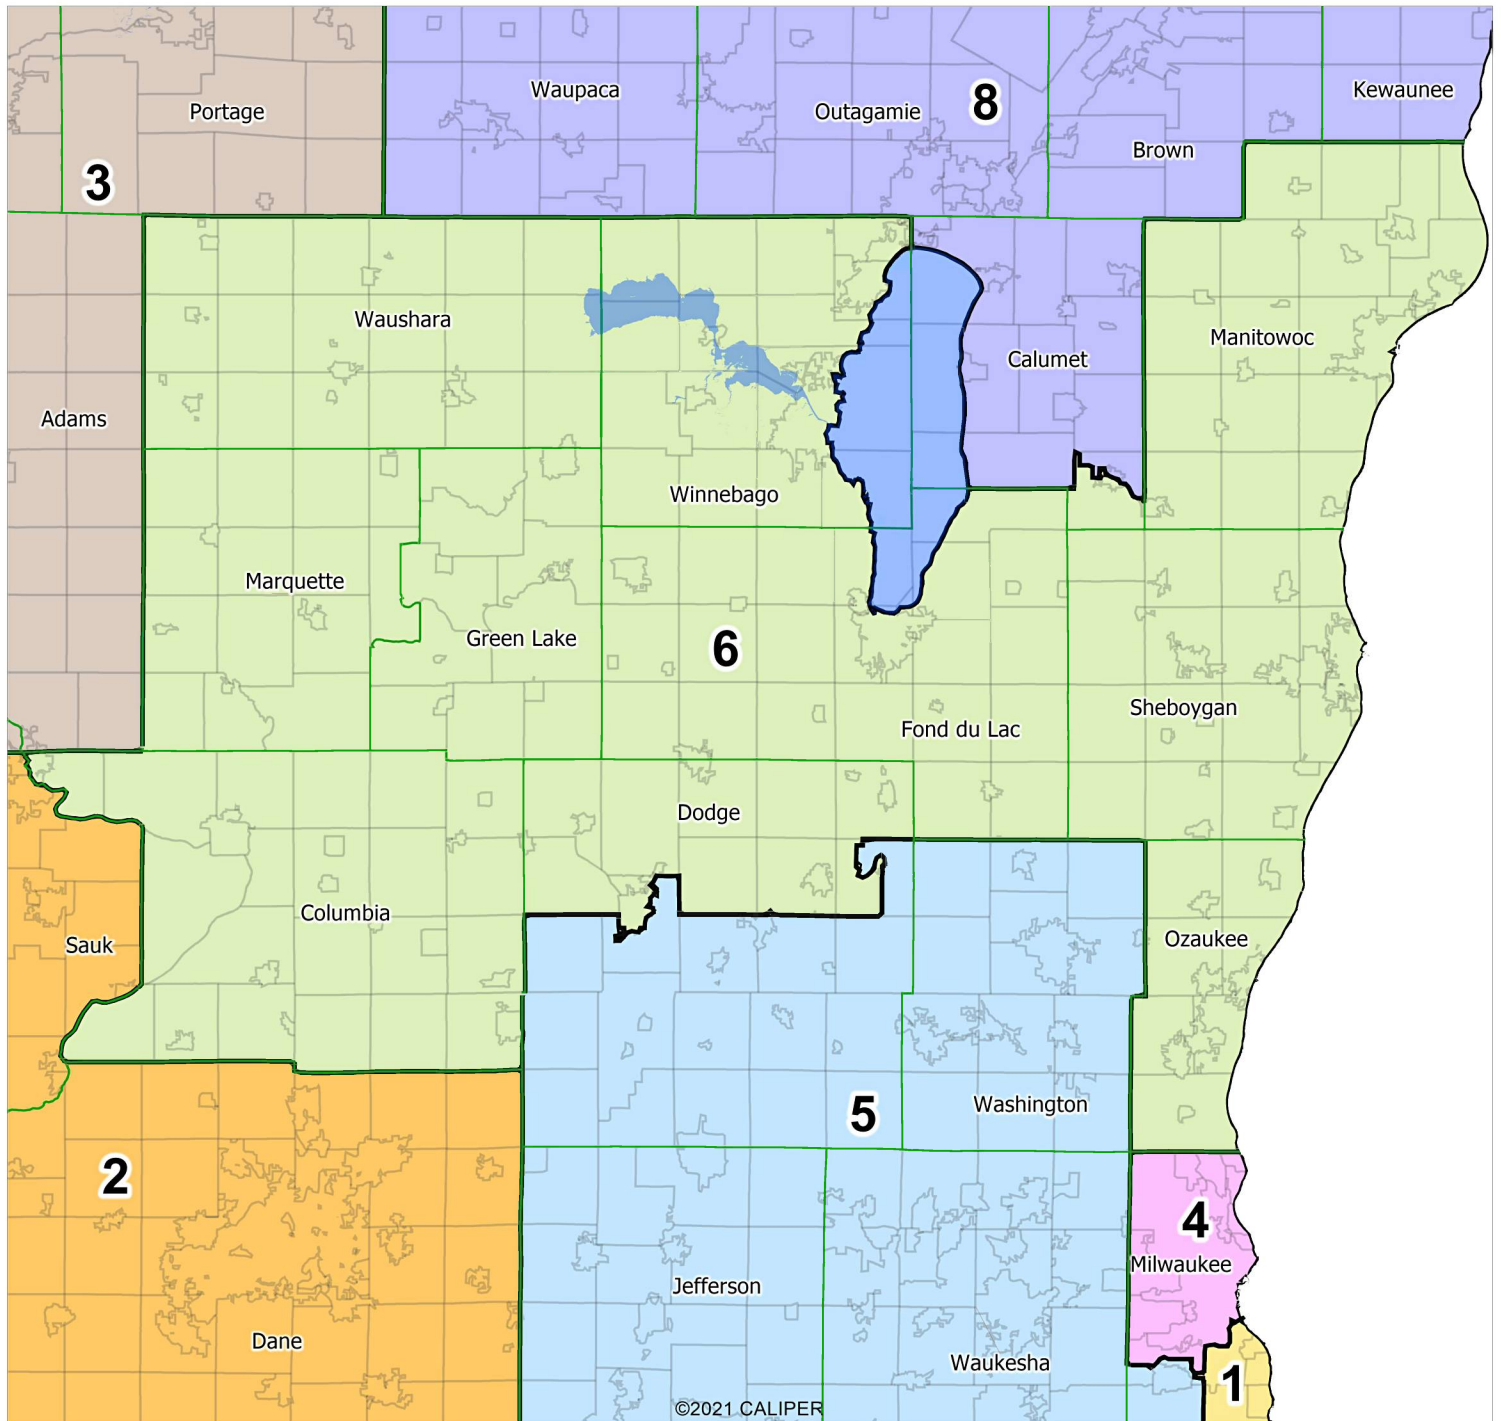

©2021 CALIPER

Legend

- District
- County
- statewide Town/City/Village

Proposed Congressional Map: District 3 Submitted by Citizen Mathematicians and Scientists

©2021 CALIPER

Legend

-  District
-  County
-  City/Village/Town
-  Water Area

Proposed Congressional Map: District 4 Submitted by Citizen Mathematicians and Scientists

- Legend
-  District
 -  County
 -  City/Village/Town

Proposed Congressional Map: District 5 Submitted by Citizen Mathematicians and Scientists

©2021 CALIPER

Legend

- District
- County
- City/Village/Town

Proposed Congressional Map: District 6 Submitted by Citizen Mathematicians and Scientists

Legend

- District
- County
- City/Village/Town
- Water Area

Proposed Congressional Map: District 7 Submitted by Citizen Mathematicians and Scientists

Proposed Congressional Map: District 8 Submitted by Citizen Mathematicians and Scientists

Proposed State Senate Map