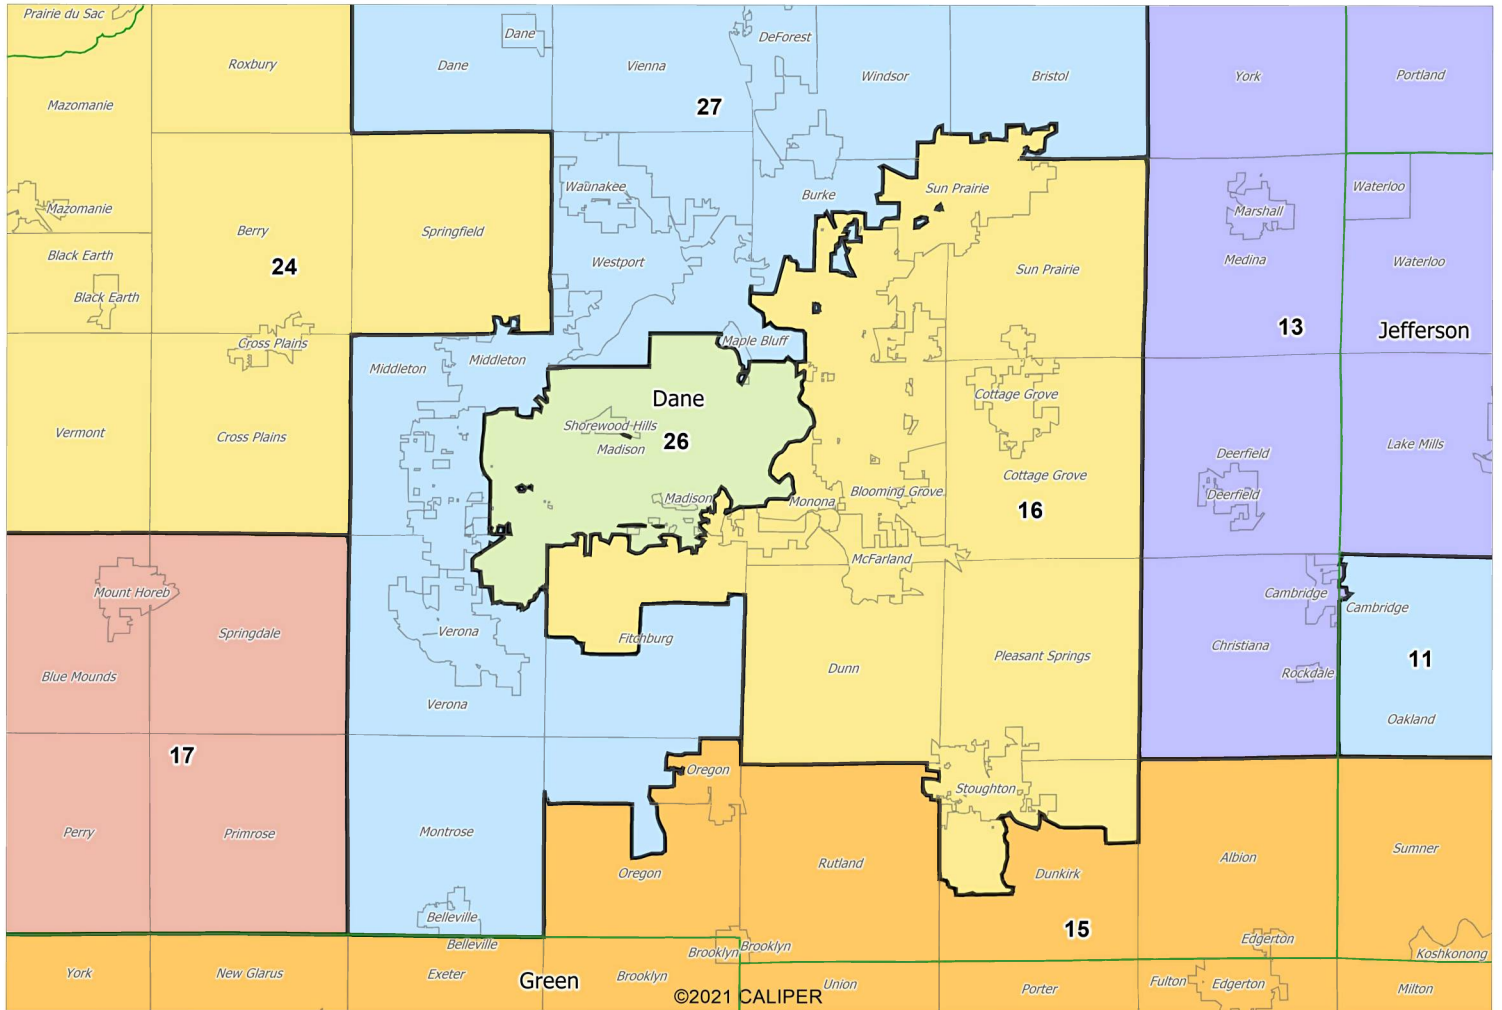

Proposed Congressional Map: District 4 Submitted by Citizen Mathematicians and Scientists

- Legend
-  District
 -  County
 -  City/Village/Town

Proposed Congressional Map: District 5 Submitted by Citizen Mathematicians and Scientists

©2021 CALIPER

Legend

- District
- County
- City/Village/Town

Proposed Congressional Map: District 6 Submitted by Citizen Mathematicians and Scientists

Legend

- District
- County
- City/Village/Town
- Water Area

Proposed Congressional Map: District 7 Submitted by Citizen Mathematicians and Scientists

Proposed Congressional Map: District 8 Submitted by Citizen Mathematicians and Scientists

Proposed State Senate Map

Submitted by Citizen Mathematicians and Scientists

©2021 CALIPER

Proposed State Senate Map: City of Madison Submitted by Citizen Mathematicians and Scientists

Proposed State Senate Map: Milwaukee County Submitted by Citizen Mathematicians and Scientists