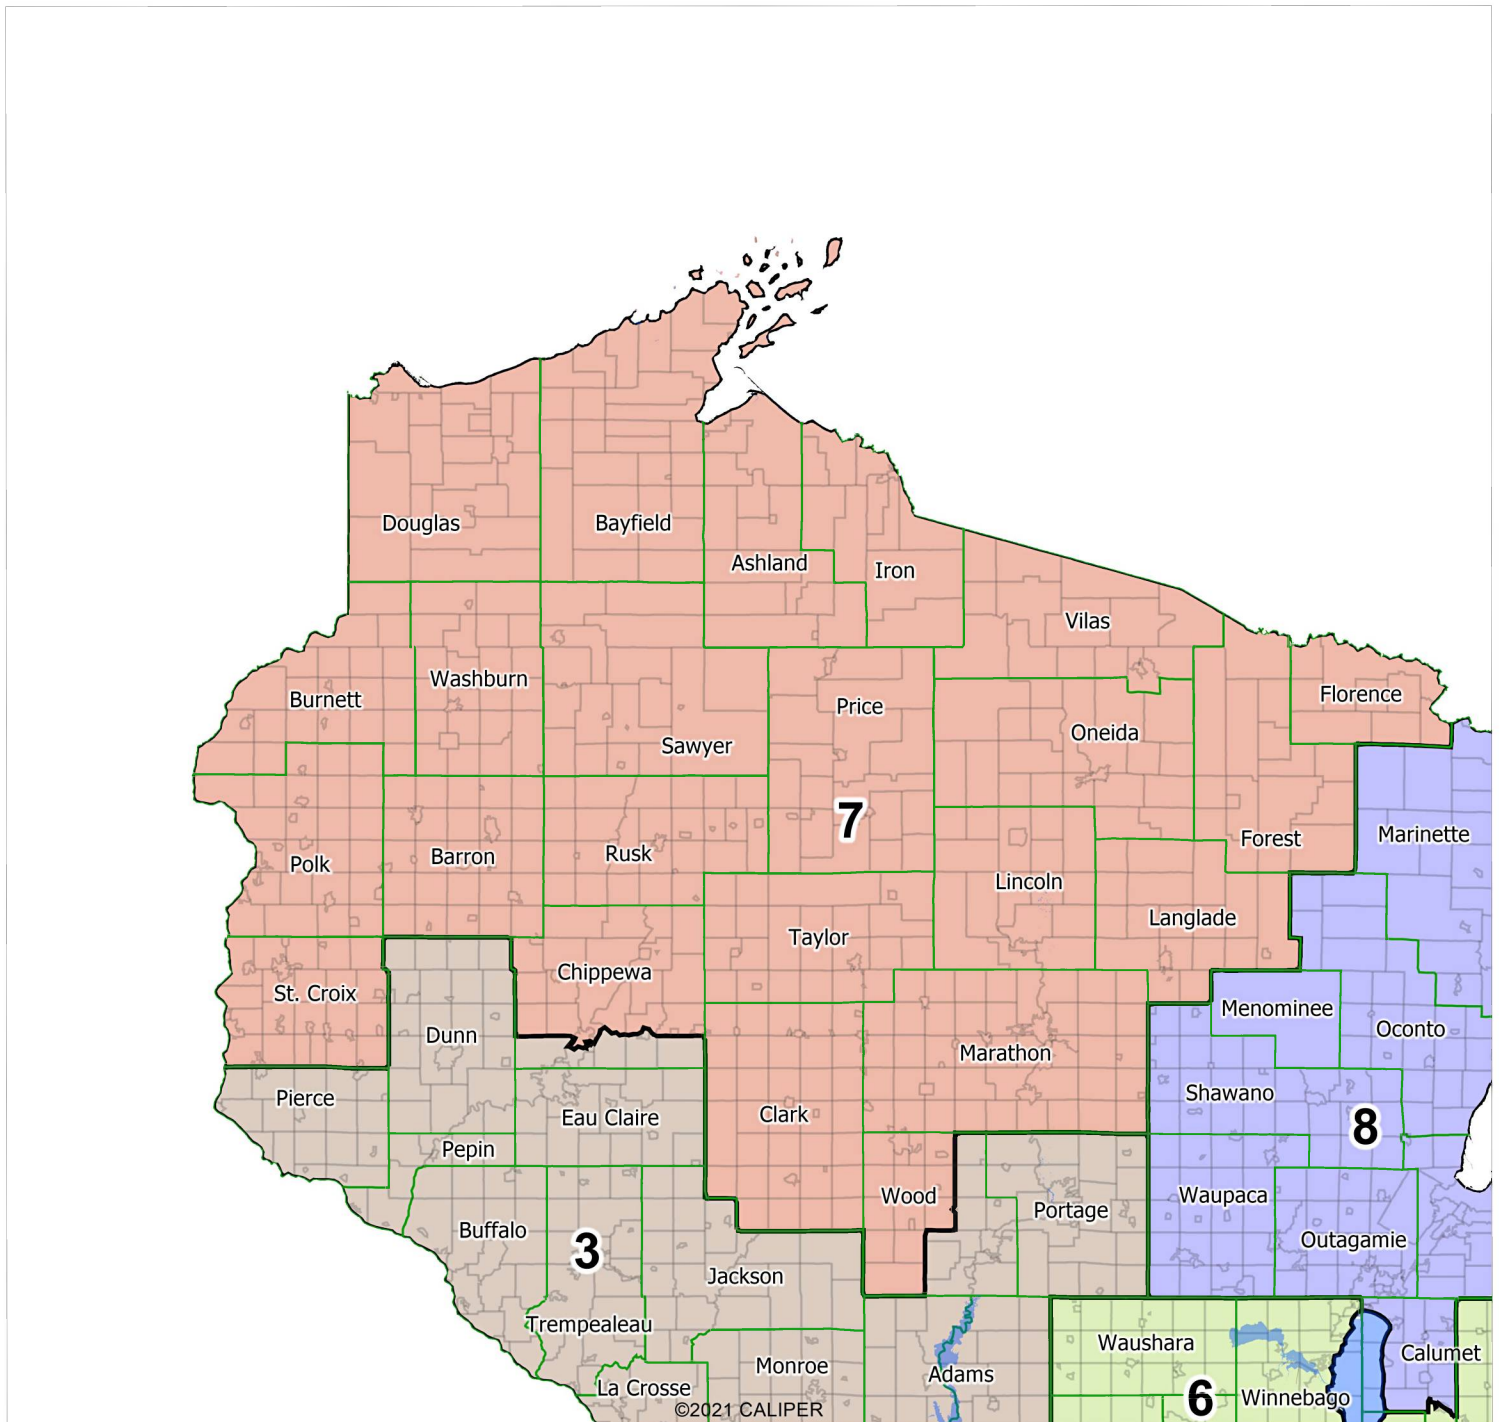

©2021 CALIPER

Legend

- District
- County
- statewide Town/City/Village

Proposed Congressional Map: District 3 Submitted by Citizen Mathematicians and Scientists

©2021 CALIPER

Legend

-  District
-  County
-  City/Village/Town
-  Water Area

Proposed Congressional Map: District 4 Submitted by Citizen Mathematicians and Scientists

- Legend
-  District
 -  County
 -  City/Village/Town

Proposed Congressional Map: District 5 Submitted by Citizen Mathematicians and Scientists

©2021 CALIPER

Legend

- District
- County
- City/Village/Town

Proposed Congressional Map: District 6 Submitted by Citizen Mathematicians and Scientists

Legend

- District
- County
- City/Village/Town
- Water Area

Proposed Congressional Map: District 7 Submitted by Citizen Mathematicians and Scientists

Proposed Congressional Map: District 8 Submitted by Citizen Mathematicians and Scientists

Proposed State Senate Map