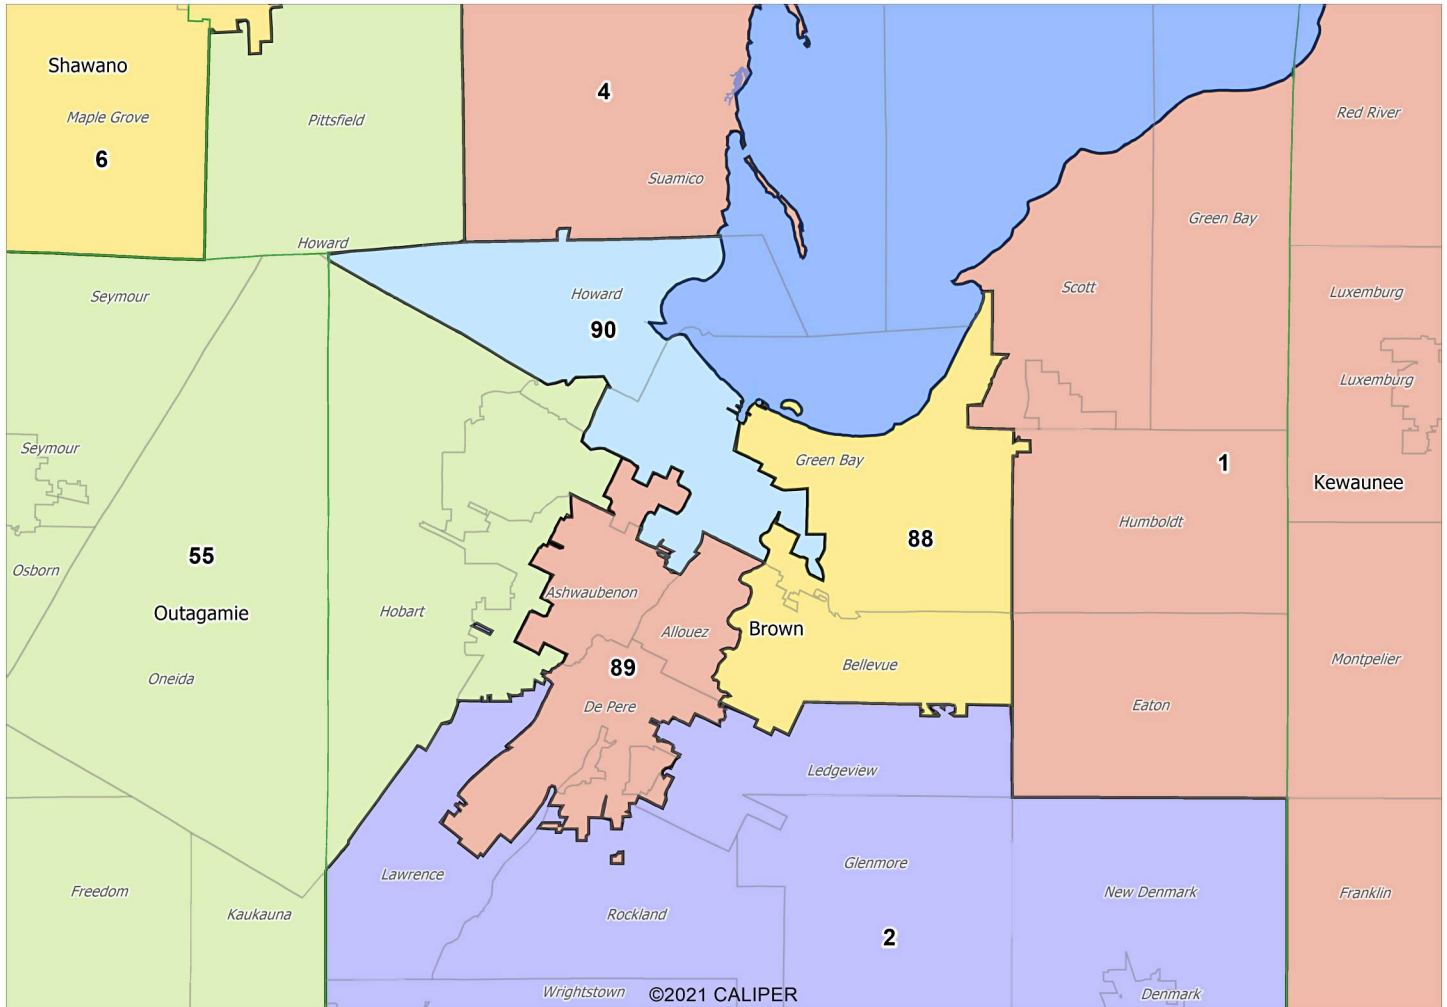

Legend

- District
- County
- City/Village/Town
- Water Area

Proposed Congressional Map: District 7 Submitted by Citizen Mathematicians and Scientists

Proposed Congressional Map: District 8 Submitted by Citizen Mathematicians and Scientists

Proposed State Senate Map: Milwaukee County Submitted by Citizen Mathematicians and Scientists

Proposed State Assembly Map

Submitted by Citizen Mathematicians and Scientists

©2021 CALIPER

Proposed State Assembly Map: City of Green Bay Submitted by Citizen Mathematicians and Scientists

Legend

- District
- County
- City/Village/Town
- Water Area

Proposed State Assembly Map: City of Madison

Submitted by Citizen Mathematicians and Scientists

Legend
□ District
□ City/Village/Town

Proposed State Assembly Map: Dane County Submitted by Citizen Mathematicians and Scientists

©2021 CALIPER

Legend

- District
- County
- City/Village/Town