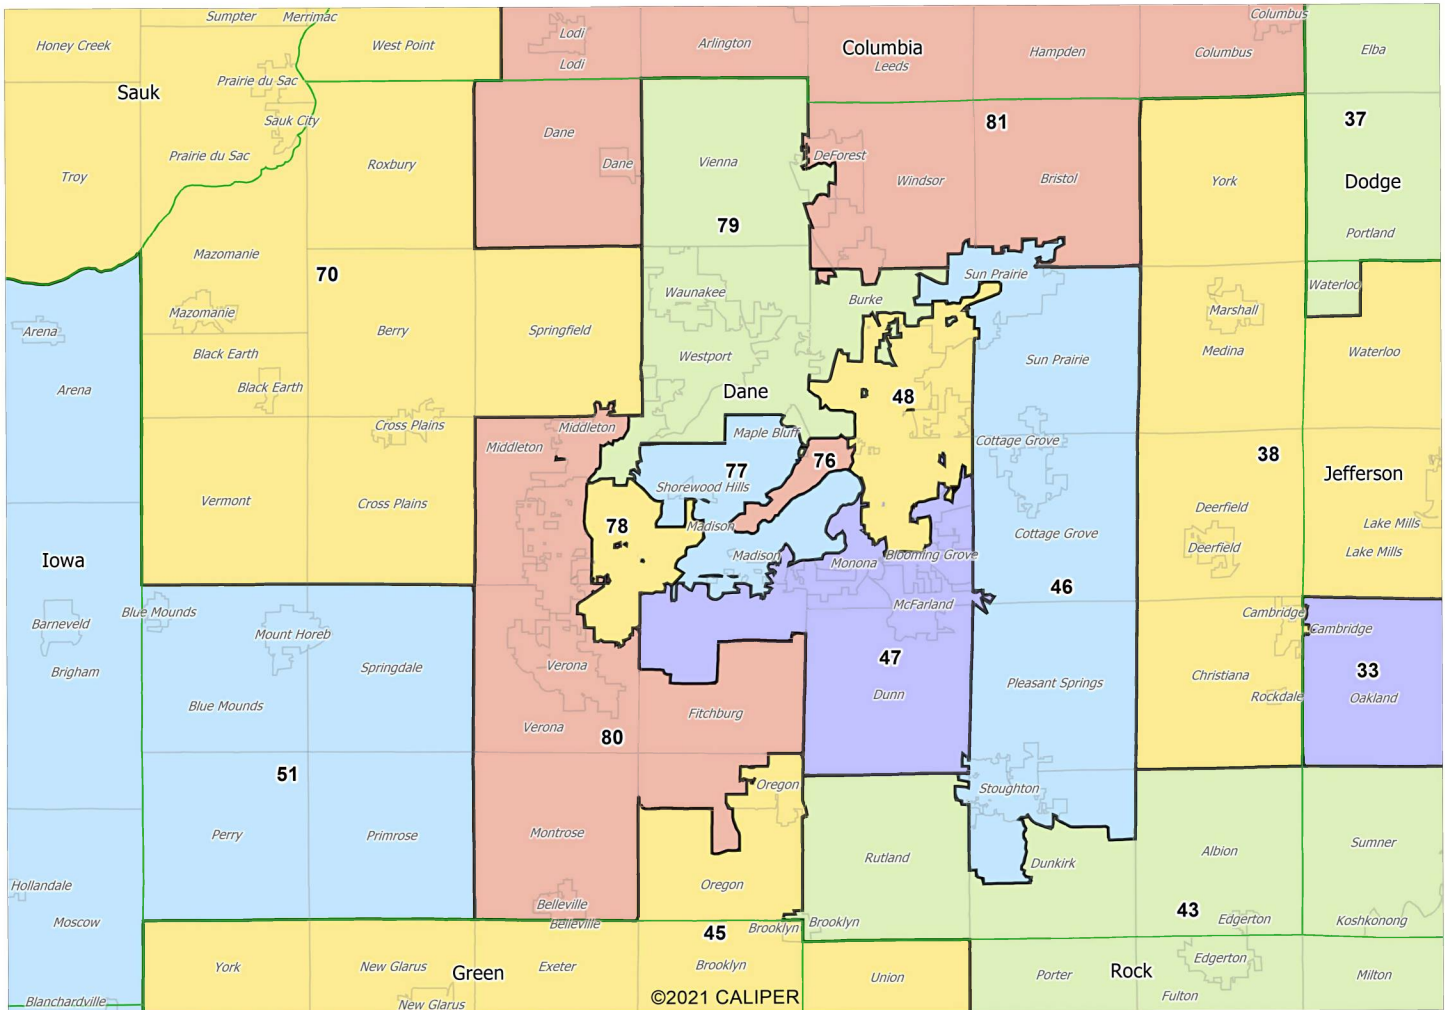

Legend

- District
- County
- City/Village/Town
- Water Area

Proposed Congressional Map: District 7 Submitted by Citizen Mathematicians and Scientists

Proposed Congressional Map: District 8 Submitted by Citizen Mathematicians and Scientists

Legend

- District
- County
- City/Village/Town
- Water Area

Proposed State Assembly Map: City of Madison

Submitted by Citizen Mathematicians and Scientists

Legend
□ District
□ City/Village/Town

Proposed State Assembly Map: Dane County Submitted by Citizen Mathematicians and Scientists

Proposed State Assembly Map: Kenosha & Racine Counties Submitted by Citizen Mathematicians and Scientists

©2021 CALIPER

Legend

- District
- County
- City/Village/Town

Proposed State Assembly Map: Milwaukee County Submitted by Citizen Mathematicians and Scientists

©2021 CALIPER

Legend

- District
- County
- City/Village/Town