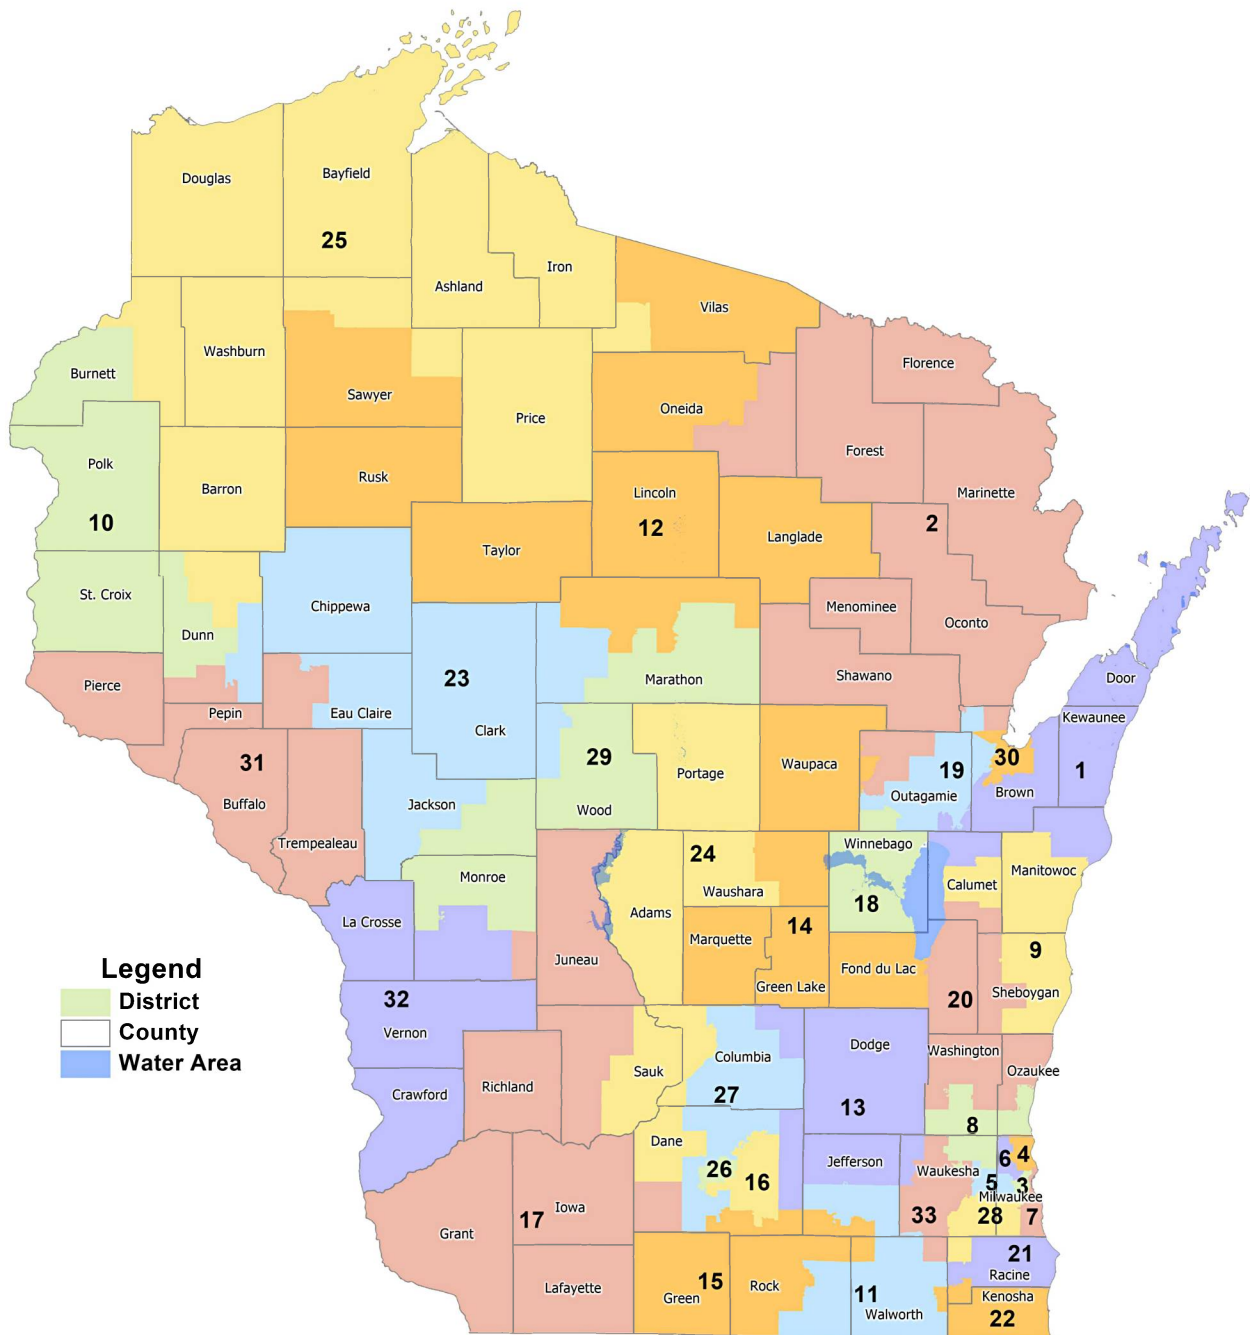

©2021 CALIPER

Legend

-  District
-  County
-  City/Village/Town
-  Water Area

Proposed Congressional Map: District 4 Submitted by Citizen Mathematicians and Scientists

©2021 CALIPER

Legend
District
County
City/Village/Town

Proposed Congressional Map: District 5 Submitted by Citizen Mathematicians and Scientists

©2021 CALIPER

Legend

- District
- County
- City/Village/Town

Proposed Congressional Map: District 6

Submitted by Citizen Mathematicians and Scientists

Legend

- District
- County
- City/Village/Town
- Water Area

Proposed Congressional Map: District 7 Submitted by Citizen Mathematicians and Scientists

Proposed Congressional Map: District 8 Submitted by Citizen Mathematicians and Scientists

Legend

-  District
-  County
-  City/Village/Town
-  Water Area

Proposed State Senate Map

Submitted by Citizen Mathematicians and Scientists

©2021 CALIPER

Proposed State Senate Map: City of Madison Submitted by Citizen Mathematicians and Scientists