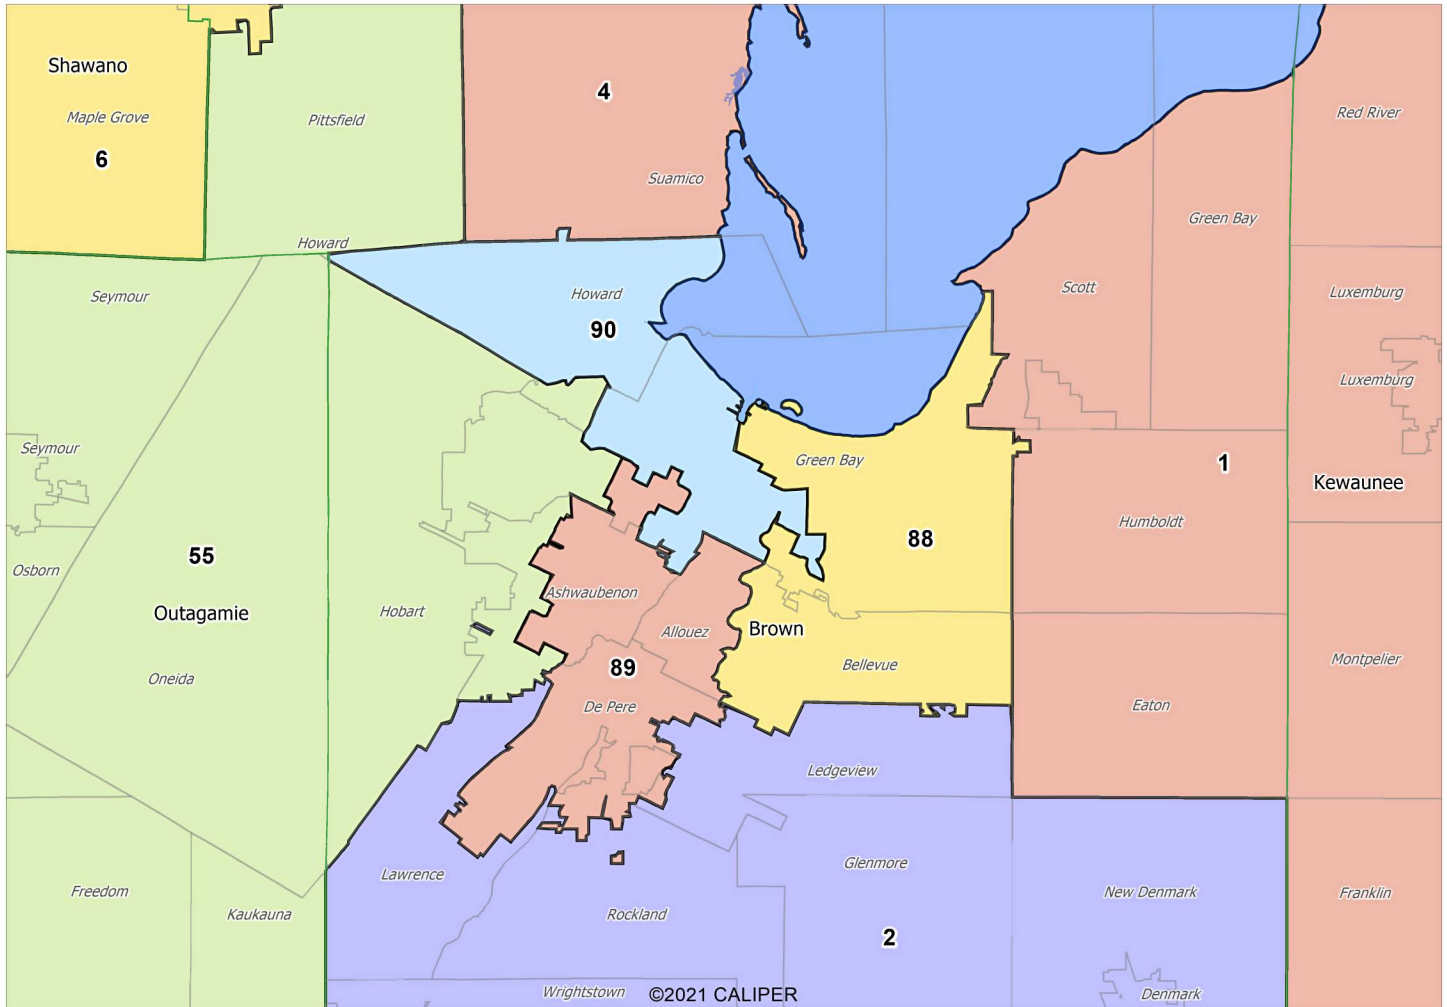

Submitted by Citizen Mathematicians and Scientists

©2021 CALIPER

Proposed State Senate Map: City of Madison Submitted by Citizen Mathematicians and Scientists

Proposed State Senate Map: Milwaukee County Submitted by Citizen Mathematicians and Scientists

Proposed State Assembly Map

Submitted by Citizen Mathematicians and Scientists

©2021 CALIPER

Proposed State Assembly Map: City of Green Bay

Submitted by Citizen Mathematicians and Scientists

Legend

- District
- County
- City/Village/Town
- Water Area

Proposed State Assembly Map: City of Madison

Submitted by Citizen Mathematicians and Scientists

Legend
□ District
□ City/Village/Town

Proposed State Assembly Map: Dane County Submitted by Citizen Mathematicians and Scientists

Legend

- District
- County
- City/Village/Town

Proposed State Assembly Map: Kenosha & Racine Counties Submitted by Citizen Mathematicians and Scientists

©2021 CALIPER

Legend

- District
- County
- City/Village/Town