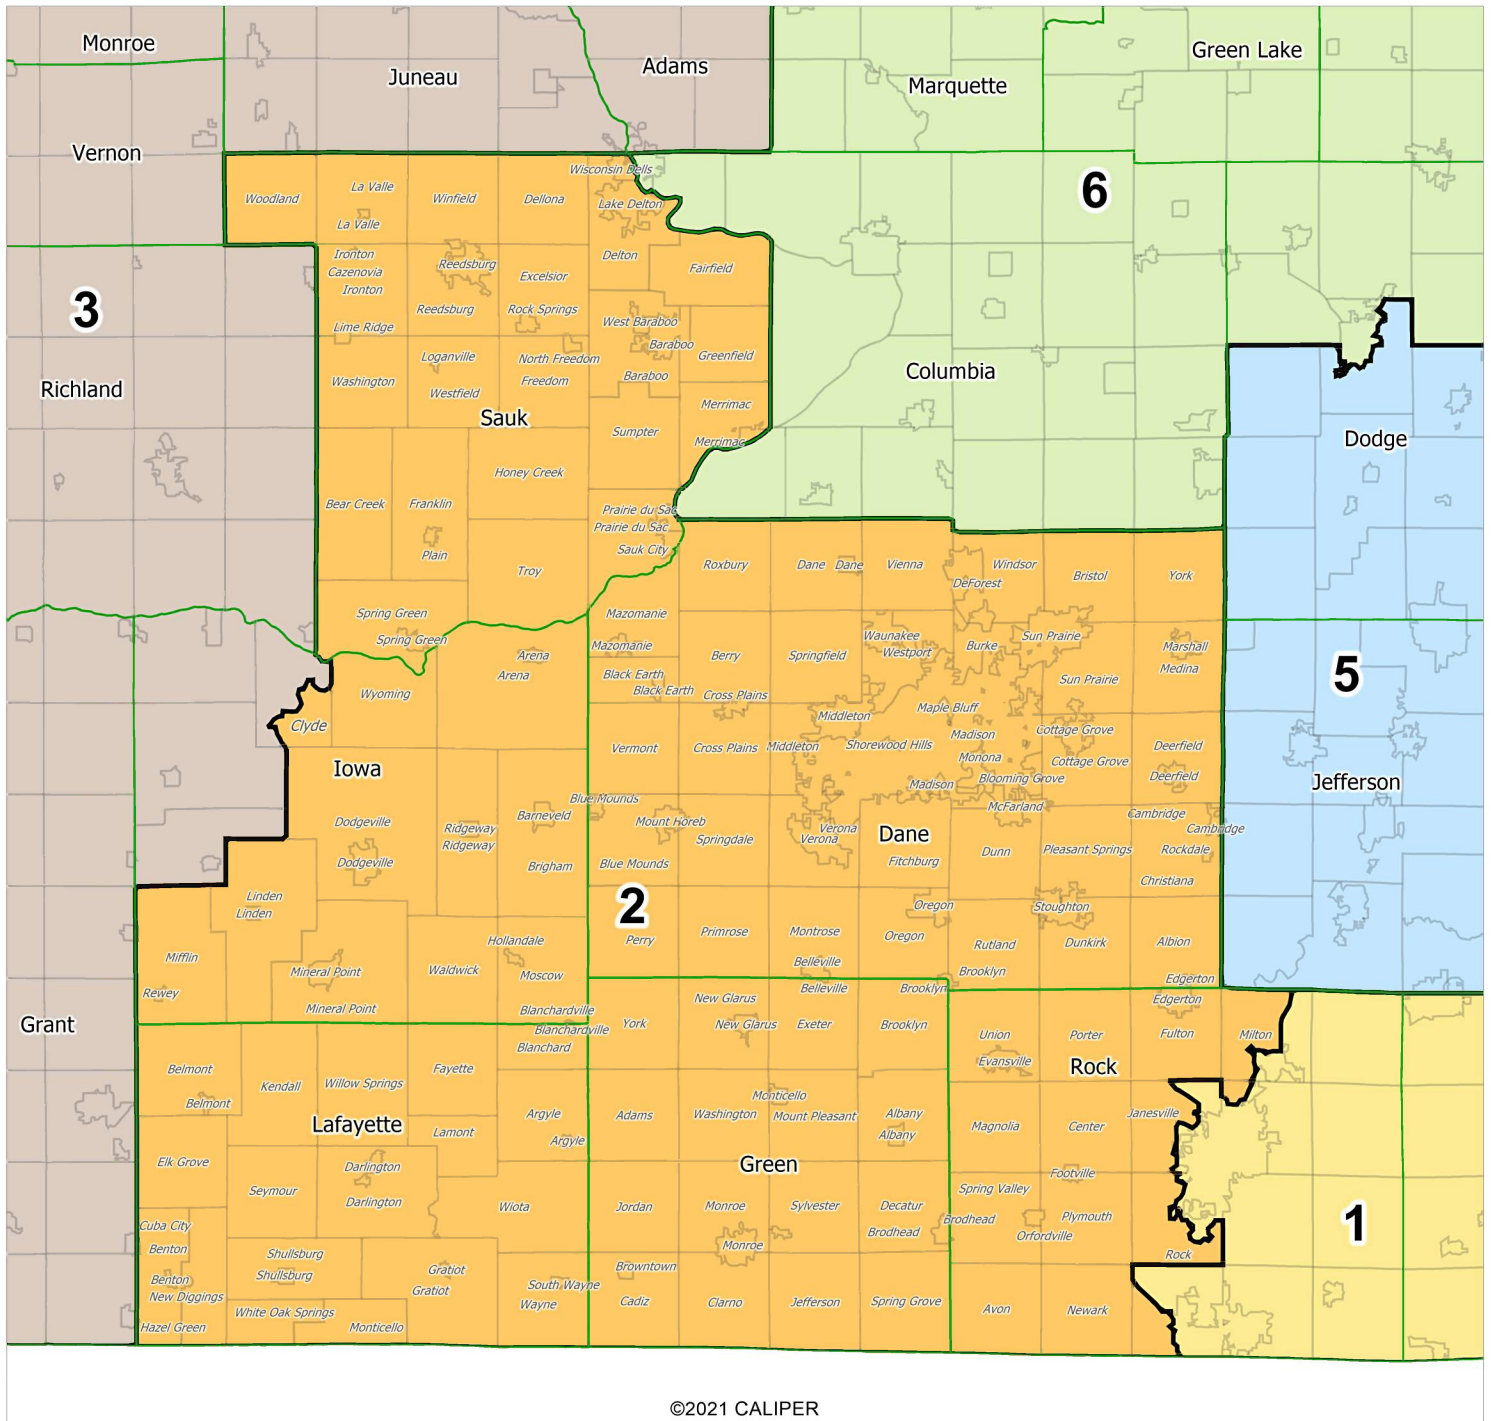

Proposed Congressional Map

Submitted by Citizen Mathematicians and Scientists

©2021 CALIPER

A-1

Proposed Congressional Map: District 1 Submitted by Citizen Mathematicians and Scientists

©2021 CALIPER

Legend

-  District
-  County
-  City/Village/Town

Proposed Congressional Map: District 2 Submitted by Citizen Mathematicians and Scientists

©2021 CALIPER

Legend

- District
- County
- statewide Town/City/Village

Proposed Congressional Map: District 3 Submitted by Citizen Mathematicians and Scientists

©2021 CALIPER

Legend

-  District
-  County
-  City/Village/Town
-  Water Area

Proposed Congressional Map: District 4 Submitted by Citizen Mathematicians and Scientists

©2021 CALIPER

Legend
District
County
City/Village/Town

Legend

- District
- County
- City/Village/Town
- Water Area

Proposed Congressional Map: District 7 Submitted by Citizen Mathematicians and Scientists

Proposed Congressional Map: District 8 Submitted by Citizen Mathematicians and Scientists