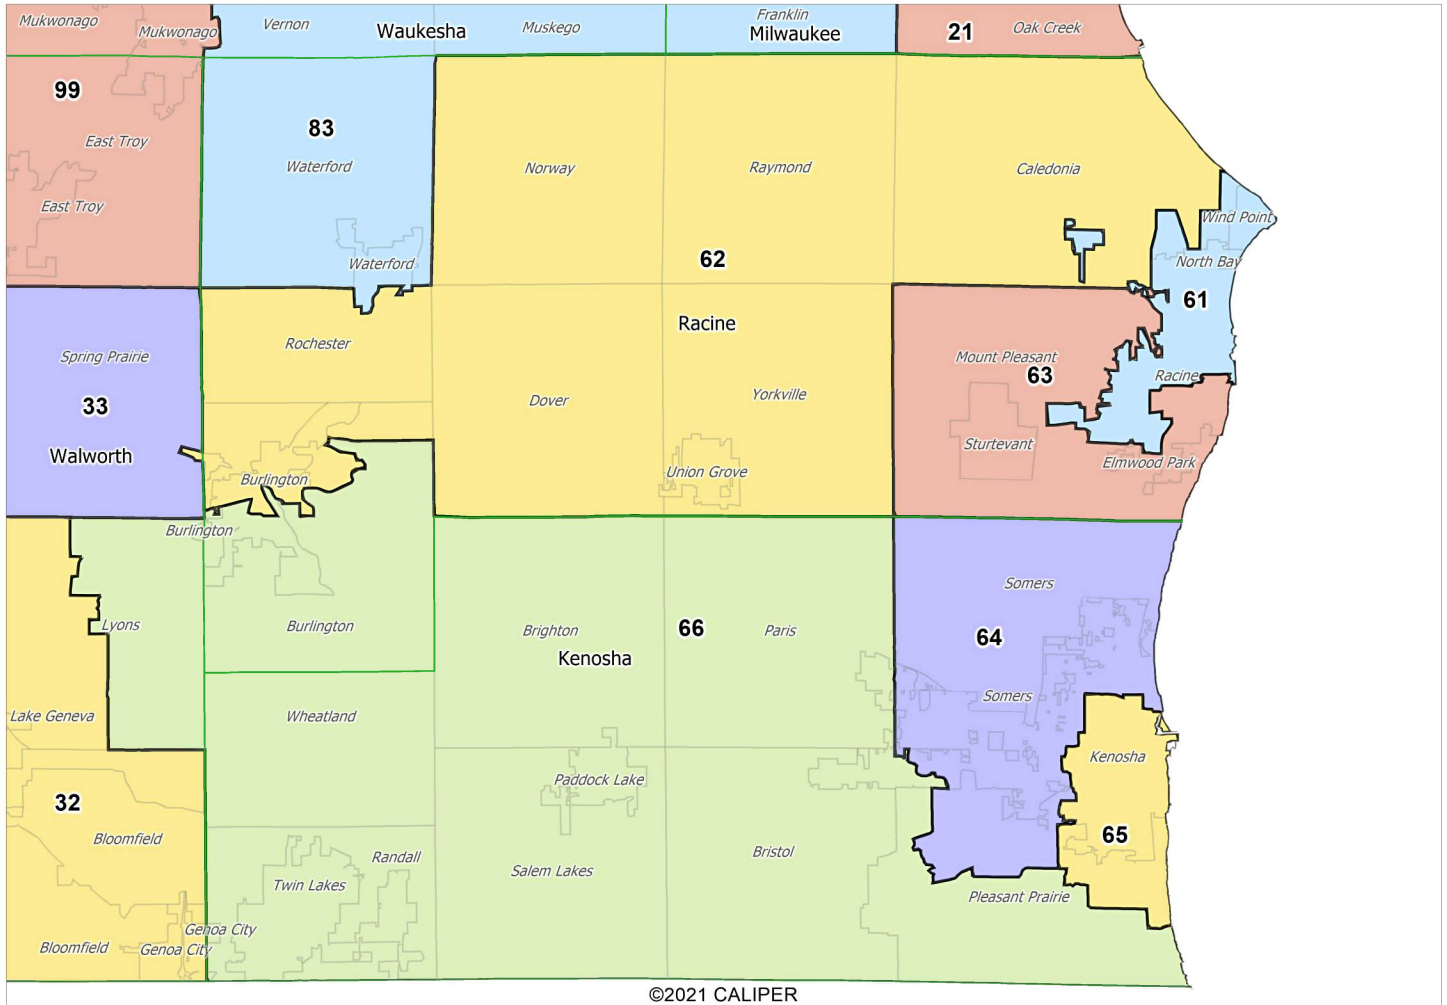

Proposed Congressional Map: District 7 Submitted by Citizen Mathematicians and Scientists

Proposed Congressional Map: District 8 Submitted by Citizen Mathematicians and Scientists

Proposed State Senate Map

Proposed State Assembly Map

Submitted by Citizen Mathematicians and Scientists

©2021 CALIPER

Proposed State Assembly Map: City of Green Bay

Submitted by Citizen Mathematicians and Scientists

Legend

- District
- County
- City/Village/Town
- Water Area

Proposed State Assembly Map: City of Madison

Submitted by Citizen Mathematicians and Scientists

Legend
□ District
□ City/Village/Town

Proposed State Assembly Map: Dane County Submitted by Citizen Mathematicians and Scientists

Legend

- District
- County
- City/Village/Town

Proposed State Assembly Map: Kenosha & Racine Counties Submitted by Citizen Mathematicians and Scientists

©2021 CALIPER

Legend

- District
- County
- City/Village/Town