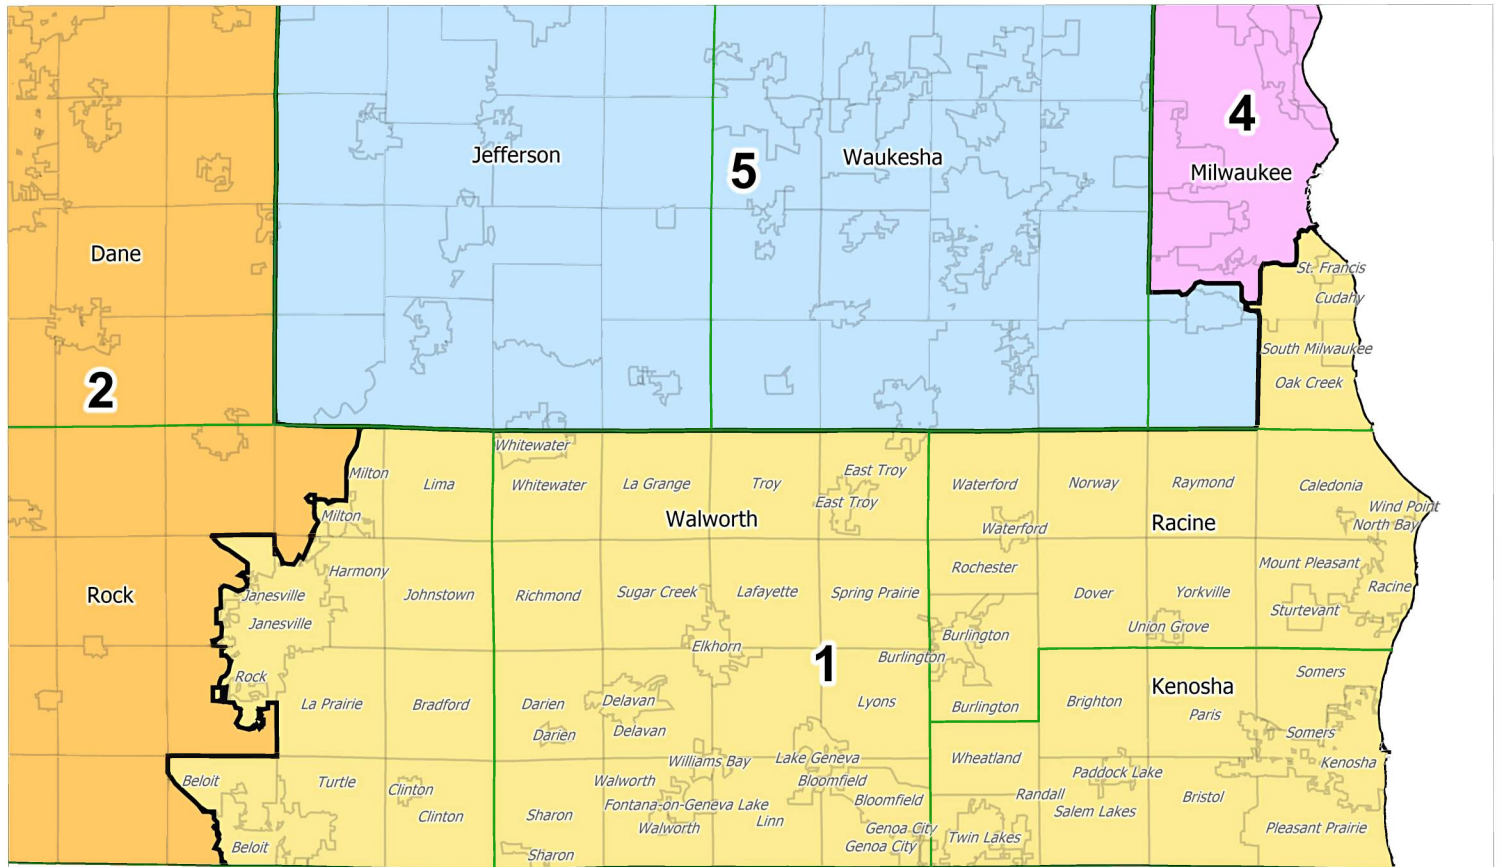

Proposed Congressional Map

Submitted by Citizen Mathematicians and Scientists

©2021 CALIPER

A-1

Exhibit A to Citizen Mathematicians and Scientists' Brief,
submitted December 15, 2021 Johnson v. WEC (2021AP1450-OA)

Proposed Congressional Map: District 1 Submitted by Citizen Mathematicians and Scientists

©2021 CALIPER

Legend

-  District
-  County
-  City/Village/Town

Proposed Congressional Map: District 2 Submitted by Citizen Mathematicians and Scientists

©2021 CALIPER

Legend

- District
- County
- statewide Town/City/Village

Proposed Congressional Map: District 3 Submitted by Citizen Mathematicians and Scientists

©2021 CALIPER

Legend

-  District
-  County
-  City/Village/Town
-  Water Area

Legend

- District
- County
- City/Village/Town

Proposed State Assembly Map: Kenosha & Racine Counties Submitted by Citizen Mathematicians and Scientists

©2021 CALIPER

Legend

- District
- County
- City/Village/Town