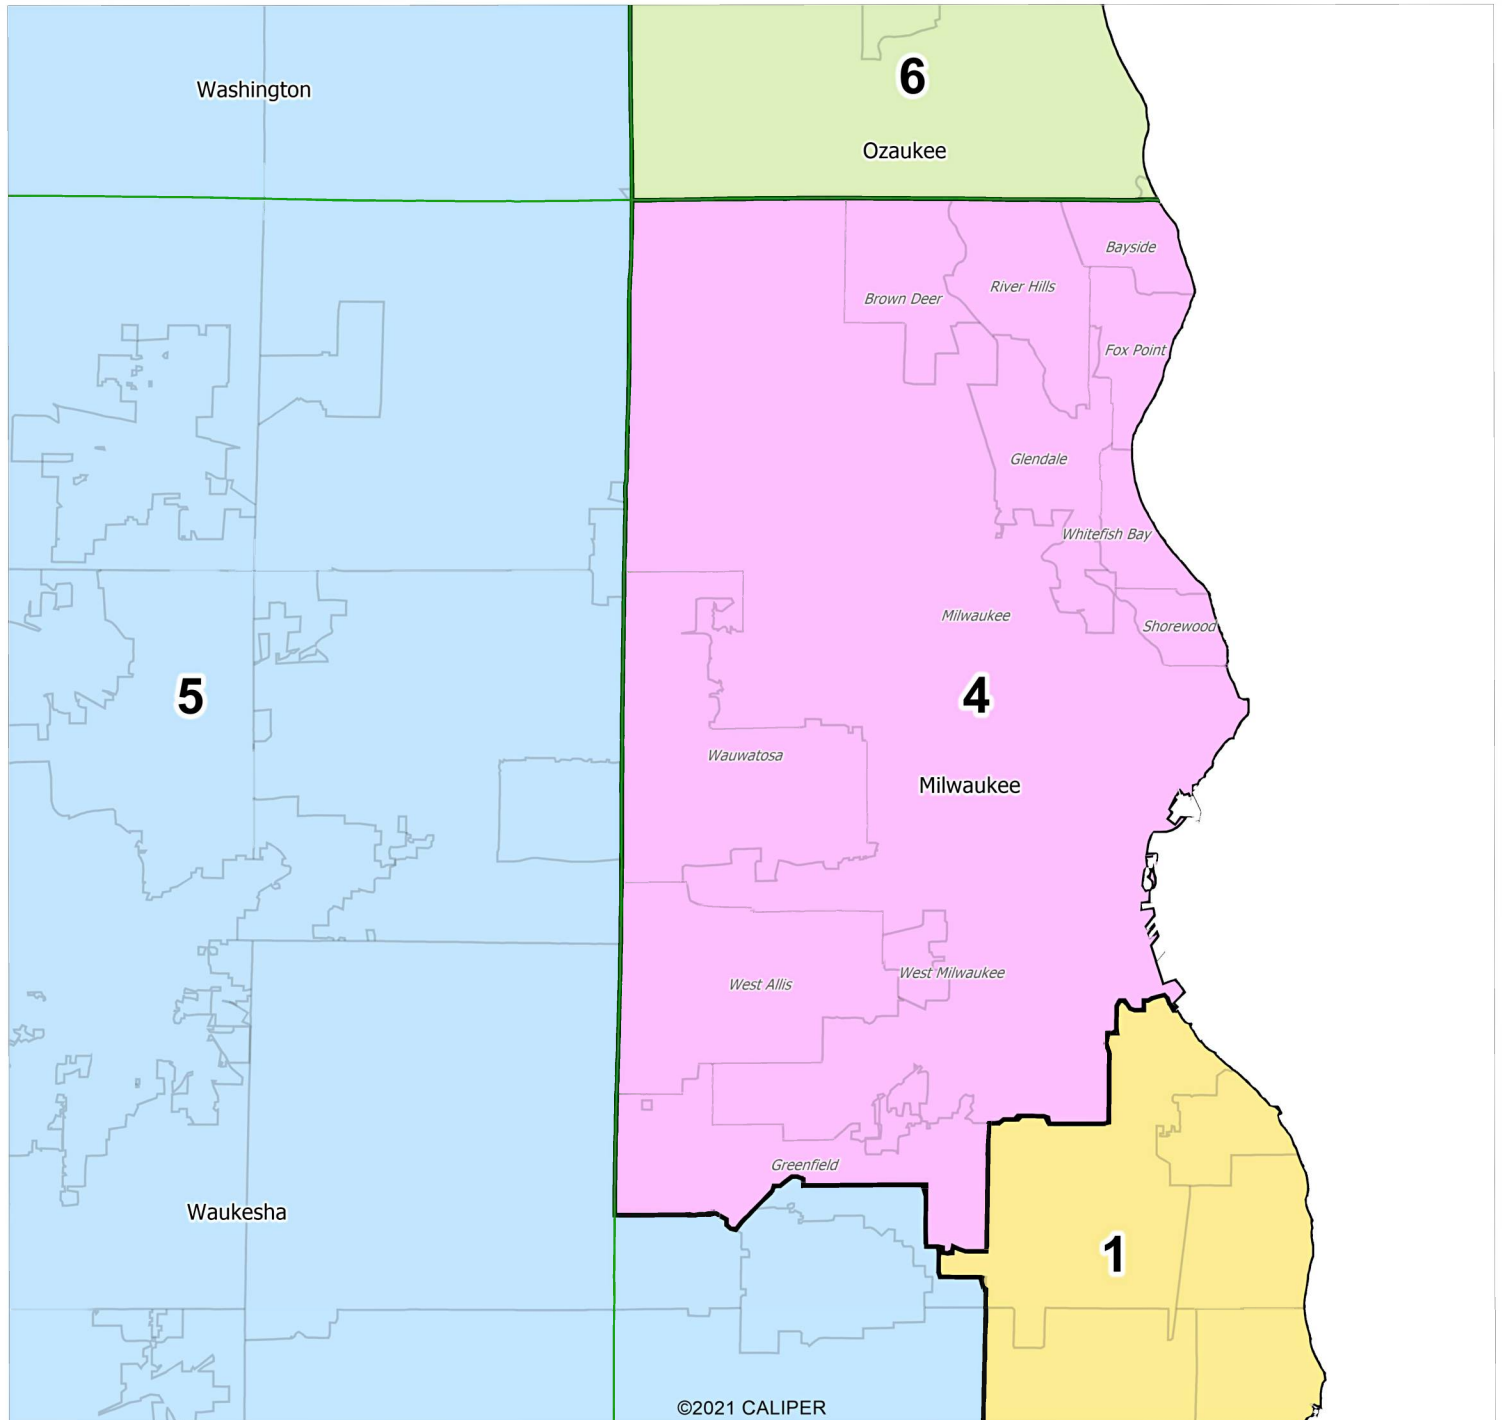

Proposed Congressional Map: District 1 Submitted by Citizen Mathematicians and Scientists

©2021 CALIPER

Legend

-  District
-  County
-  City/Village/Town

Proposed Congressional Map: District 2 Submitted by Citizen Mathematicians and Scientists

©2021 CALIPER

Legend

- District
- County
- statewide Town/City/Village

Proposed Congressional Map: District 3 Submitted by Citizen Mathematicians and Scientists

©2021 CALIPER

Legend

-  District
-  County
-  City/Village/Town
-  Water Area

Proposed Congressional Map: District 4 Submitted by Citizen Mathematicians and Scientists

- Legend
-  District
 -  County
 -  City/Village/Town

Proposed Congressional Map: District 5 Submitted by Citizen Mathematicians and Scientists

©2021 CALIPER

Legend

- District
- County
- City/Village/Town

Proposed Congressional Map: District 6 Submitted by Citizen Mathematicians and Scientists

Legend

- District
- County
- City/Village/Town
- Water Area