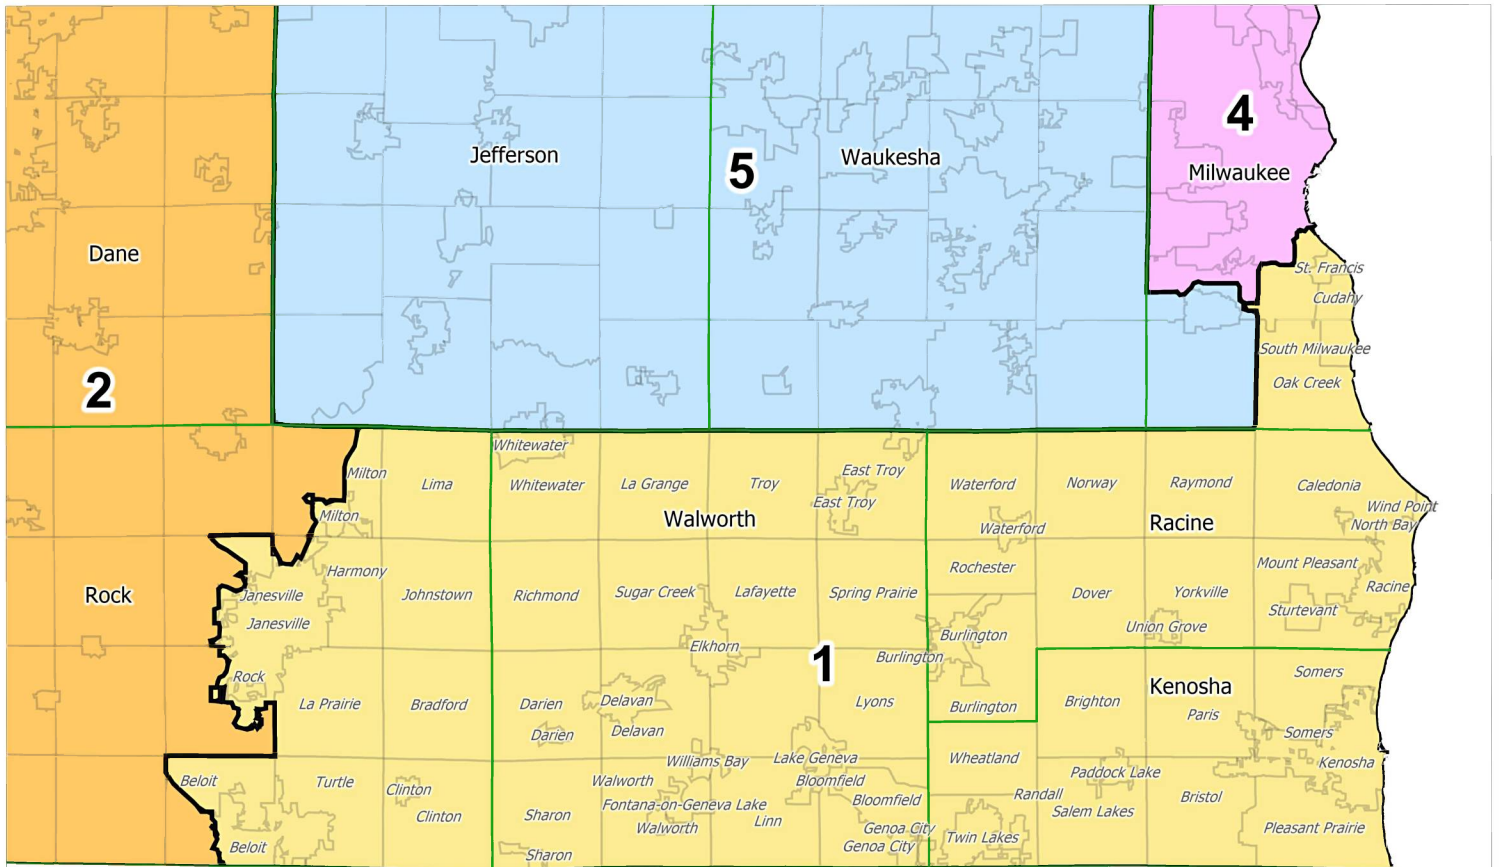

Proposed Congressional Map

Submitted by Citizen Mathematicians and Scientists

©2021 CALIPER

A-1

Proposed Congressional Map: District 1 Submitted by Citizen Mathematicians and Scientists

©2021 CALIPER

Legend

-  District
-  County
-  City/Village/Town

Proposed Congressional Map: District 2 Submitted by Citizen Mathematicians and Scientists

©2021 CALIPER

Legend

- District
- County
- statewide Town/City/Village

Proposed Congressional Map: District 3 Submitted by Citizen Mathematicians and Scientists

©2021 CALIPER

Legend

-  District
-  County
-  City/Village/Town
-  Water Area

Proposed Congressional Map: District 4 Submitted by Citizen Mathematicians and Scientists

©2021 CALIPER

Legend
District
County
City/Village/Town

©2021 CALIPER

Legend

- District
- County
- City/Village/Town