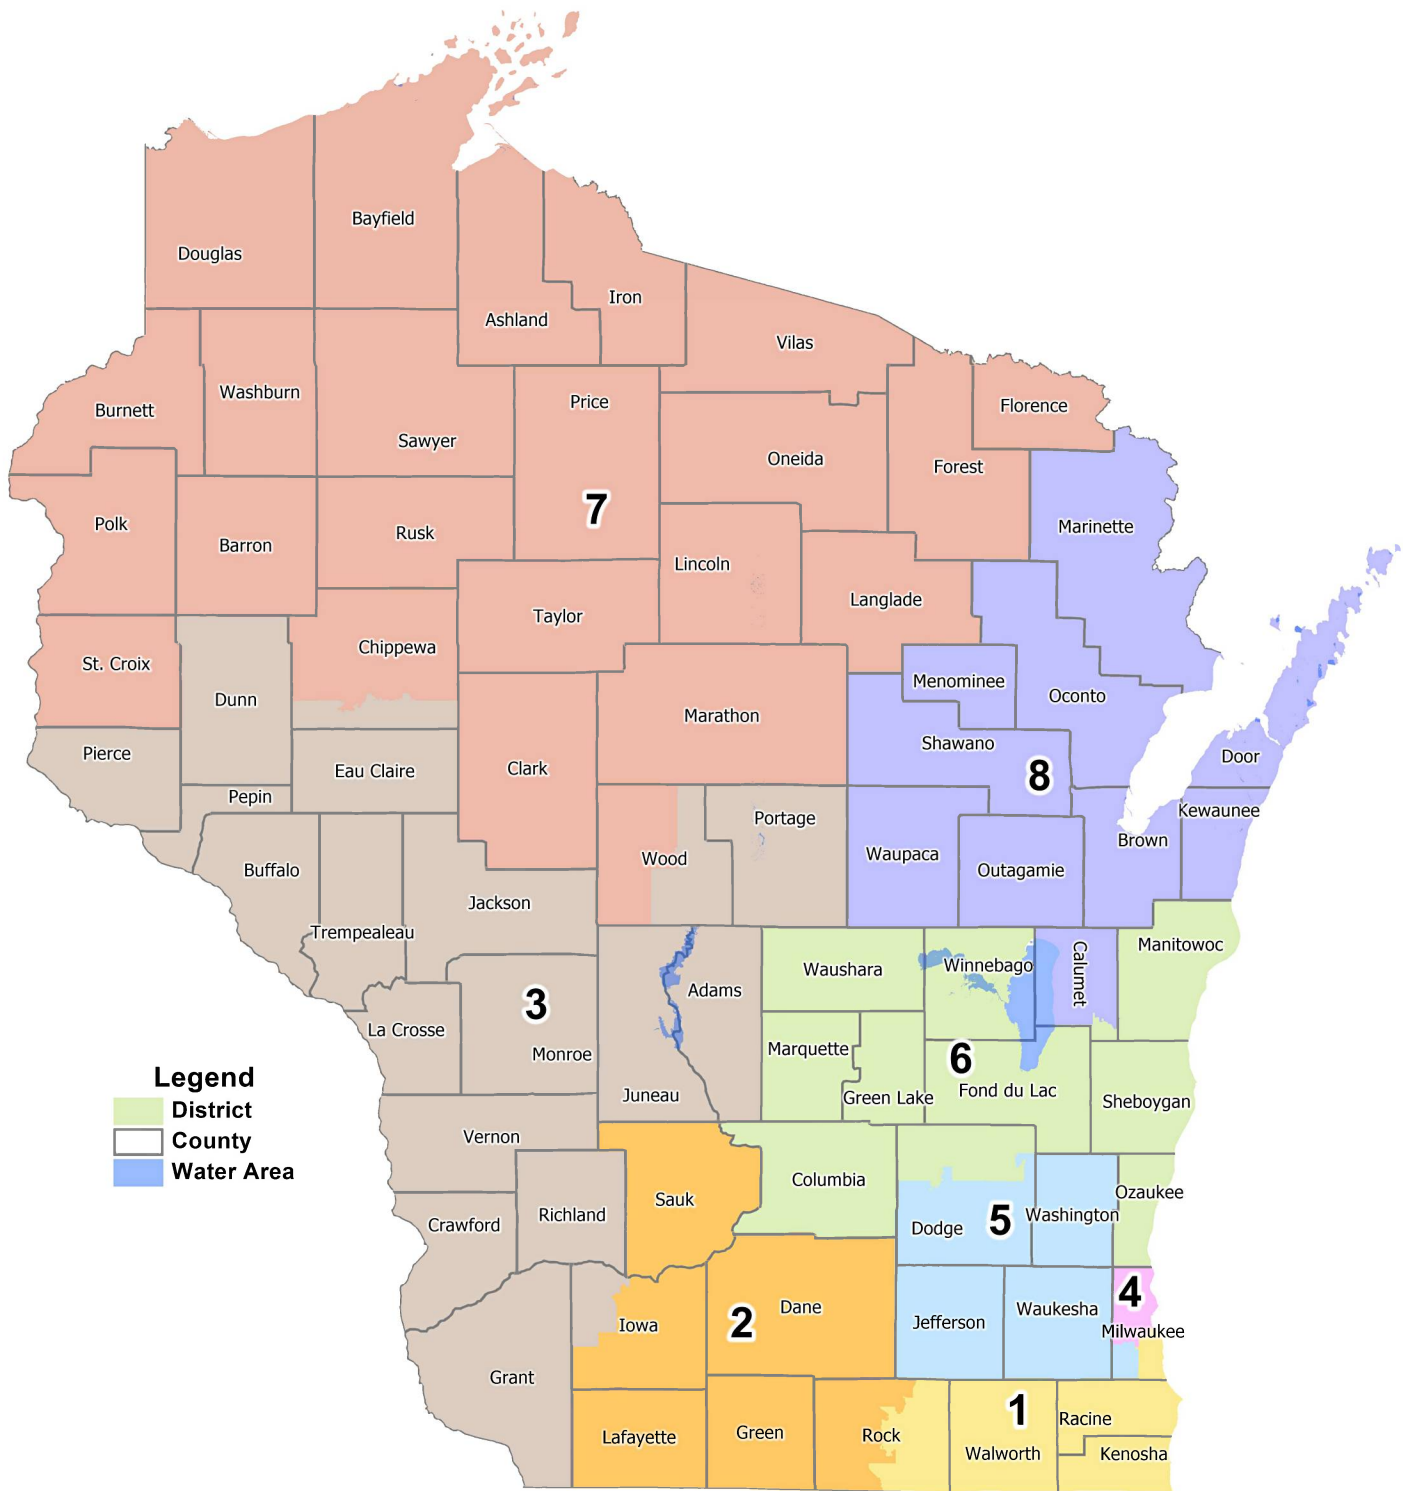

Proposed Congressional Map

Submitted by Citizen Mathematicians and Scientists

©2021 CALIPER

A-1

Proposed Congressional Map: District 1 Submitted by Citizen Mathematicians and Scientists

©2021 CALIPER

Legend

-  District
-  County
-  City/Village/Town

Proposed Congressional Map: District 2 Submitted by Citizen Mathematicians and Scientists

©2021 CALIPER

Legend

- District
- County
- statewide Town/City/Village

Proposed Congressional Map: District 3 Submitted by Citizen Mathematicians and Scientists

©2021 CALIPER

Legend

-  District
-  County
-  City/Village/Town
-  Water Area

Proposed Congressional Map: District 4 Submitted by Citizen Mathematicians and Scientists

©2021 CALIPER

Legend
District
County
City/Village/Town

Proposed Congressional Map: District 5 Submitted by Citizen Mathematicians and Scientists

©2021 CALIPER

Legend

- District
- County
- City/Village/Town

Proposed Congressional Map: District 6

Submitted by Citizen Mathematicians and Scientists