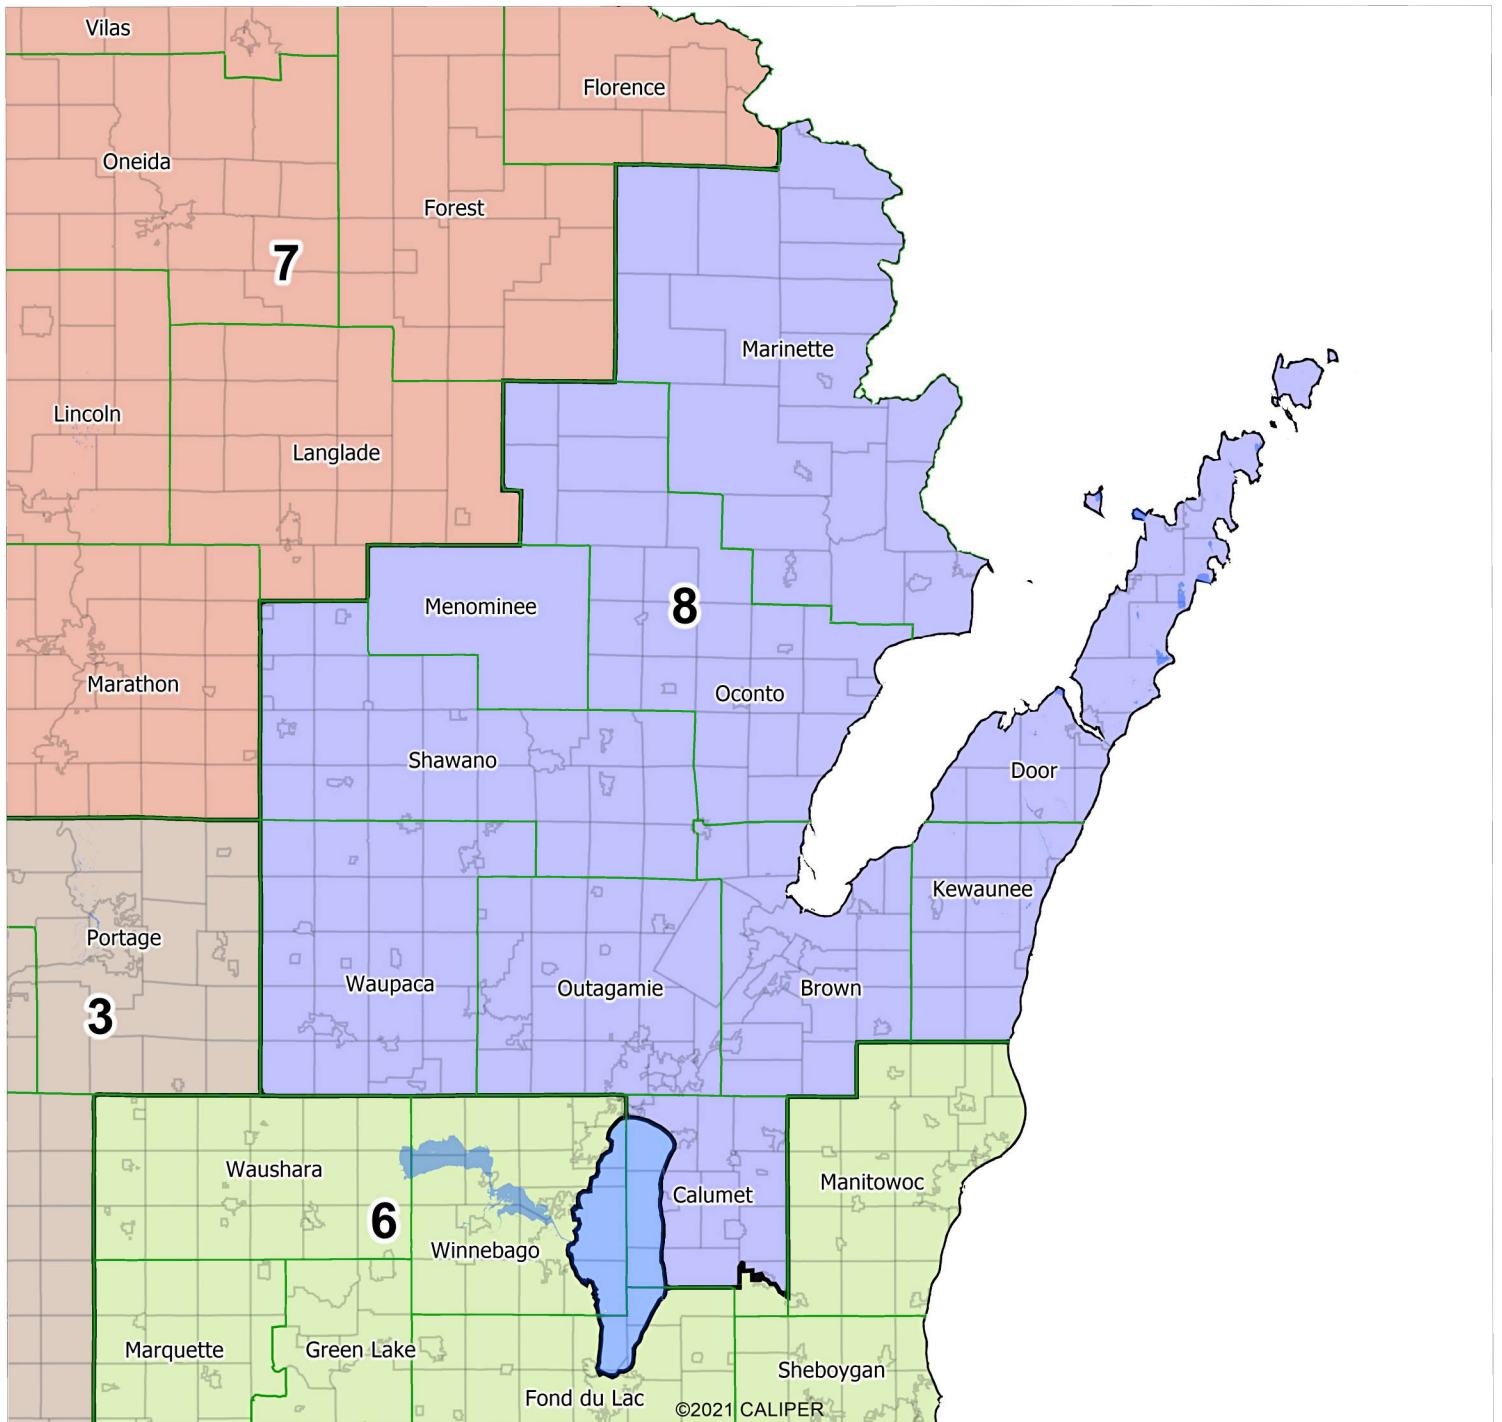

©2021 CALIPER

Legend

- District
- County
- statewide Town/City/Village

Proposed Congressional Map: District 3 Submitted by Citizen Mathematicians and Scientists

©2021 CALIPER

Legend

-  District
-  County
-  City/Village/Town
-  Water Area

Proposed Congressional Map: District 4 Submitted by Citizen Mathematicians and Scientists

- Legend
-  District
 -  County
 -  City/Village/Town

Proposed Congressional Map: District 5 Submitted by Citizen Mathematicians and Scientists

©2021 CALIPER

Legend

- District
- County
- City/Village/Town

Proposed Congressional Map: District 6 Submitted by Citizen Mathematicians and Scientists

Legend

- District
- County
- City/Village/Town
- Water Area

Proposed Congressional Map: District 7 Submitted by Citizen Mathematicians and Scientists

Proposed Congressional Map: District 8 Submitted by Citizen Mathematicians and Scientists

Proposed State Senate Map