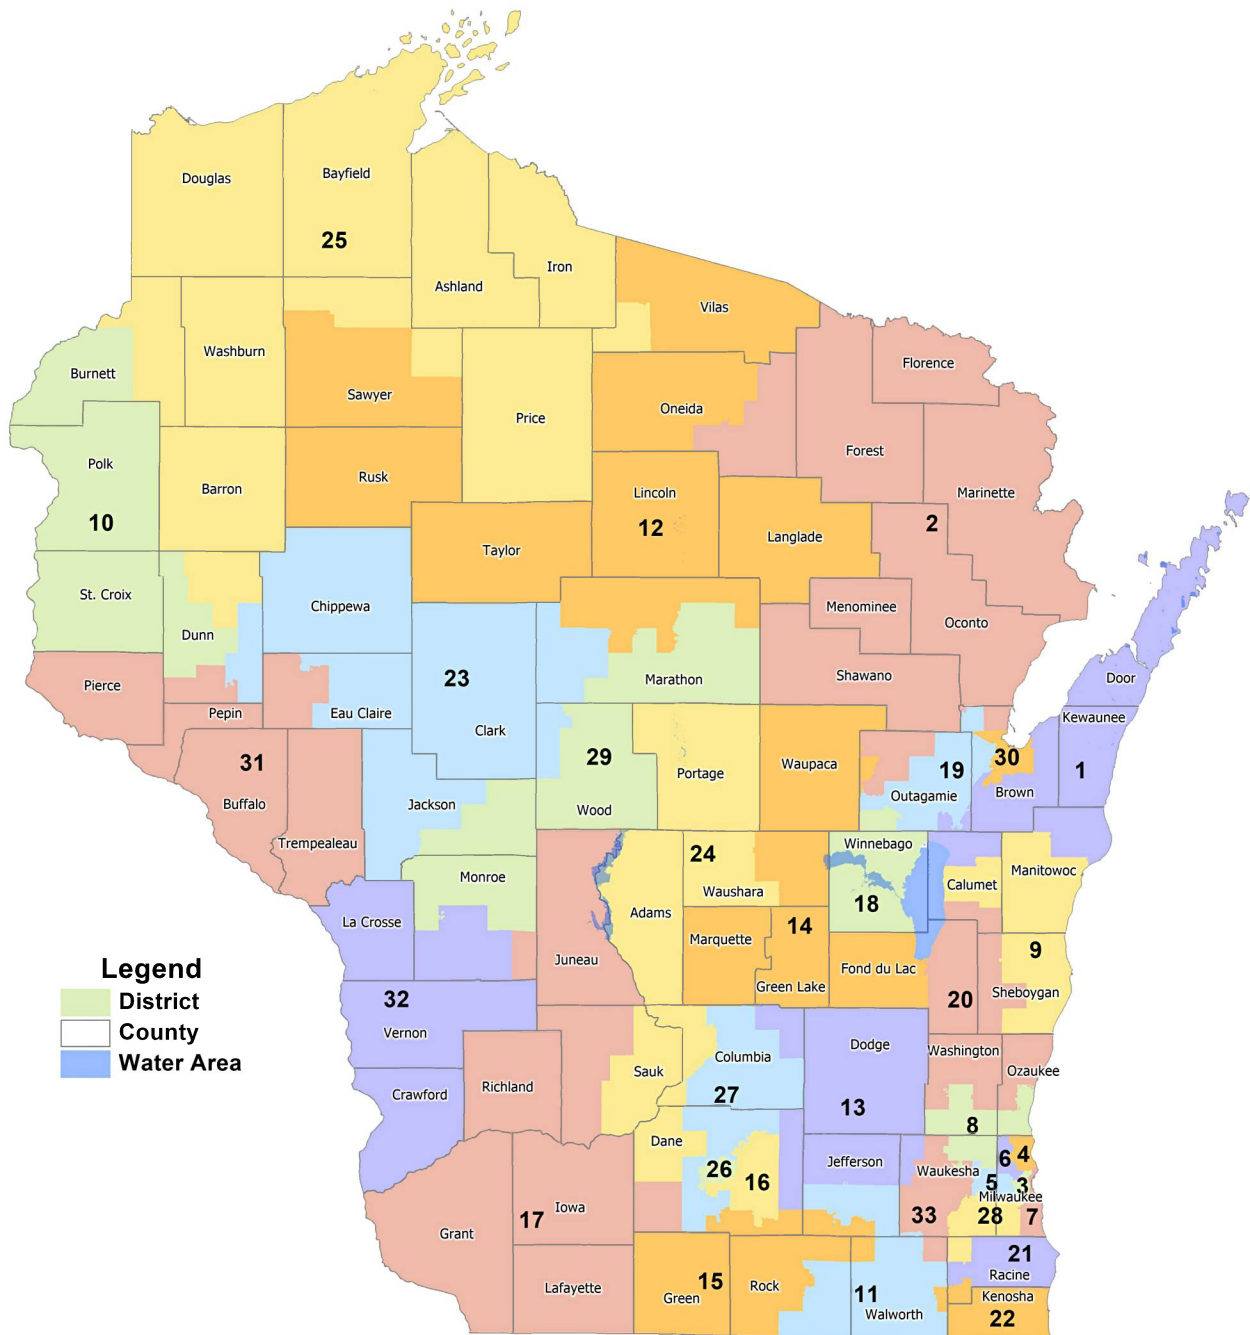

Proposed Congressional Map: District 4 Submitted by Citizen Mathematicians and Scientists

- Legend
-  District
 -  County
 -  City/Village/Town

Proposed Congressional Map: District 5 Submitted by Citizen Mathematicians and Scientists

©2021 CALIPER

Legend

- District
- County
- City/Village/Town

Proposed Congressional Map: District 6 Submitted by Citizen Mathematicians and Scientists

Legend

- District
- County
- City/Village/Town
- Water Area

Proposed Congressional Map: District 7 Submitted by Citizen Mathematicians and Scientists

Proposed Congressional Map: District 8 Submitted by Citizen Mathematicians and Scientists

Proposed State Senate Map

Submitted by Citizen Mathematicians and Scientists

©2021 CALIPER

Proposed State Senate Map: City of Madison Submitted by Citizen Mathematicians and Scientists

Proposed State Senate Map: Milwaukee County Submitted by Citizen Mathematicians and Scientists