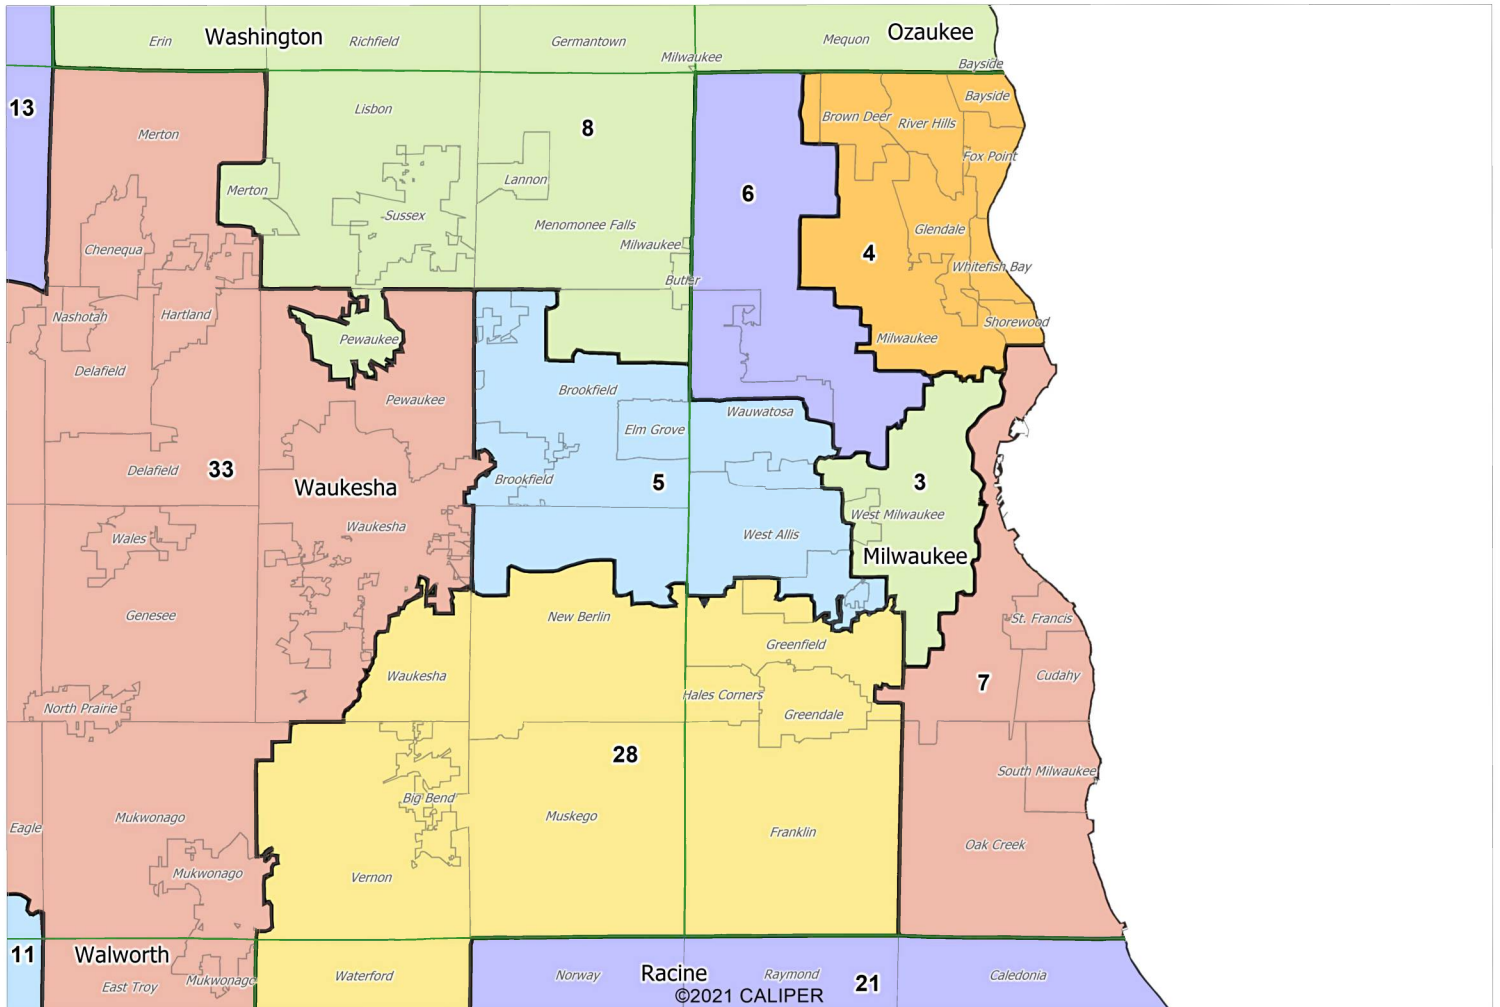

Proposed Congressional Map: District 7 Submitted by Citizen Mathematicians and Scientists

Proposed Congressional Map: District 8 Submitted by Citizen Mathematicians and Scientists

Proposed State Senate Map

Submitted by Citizen Mathematicians and Scientists

©2021 CALIPER

Proposed State Senate Map: City of Madison Submitted by Citizen Mathematicians and Scientists

Proposed State Senate Map: Milwaukee County Submitted by Citizen Mathematicians and Scientists

Proposed State Assembly Map

Submitted by Citizen Mathematicians and Scientists

©2021 CALIPER

Proposed State Assembly Map: City of Green Bay

Submitted by Citizen Mathematicians and Scientists

Legend

- District
- County
- City/Village/Town
- Water Area

Proposed State Assembly Map: City of Madison

Submitted by Citizen Mathematicians and Scientists

Legend
□ District
□ City/Village/Town

Proposed State Assembly Map: Dane County Submitted by Citizen Mathematicians and Scientists