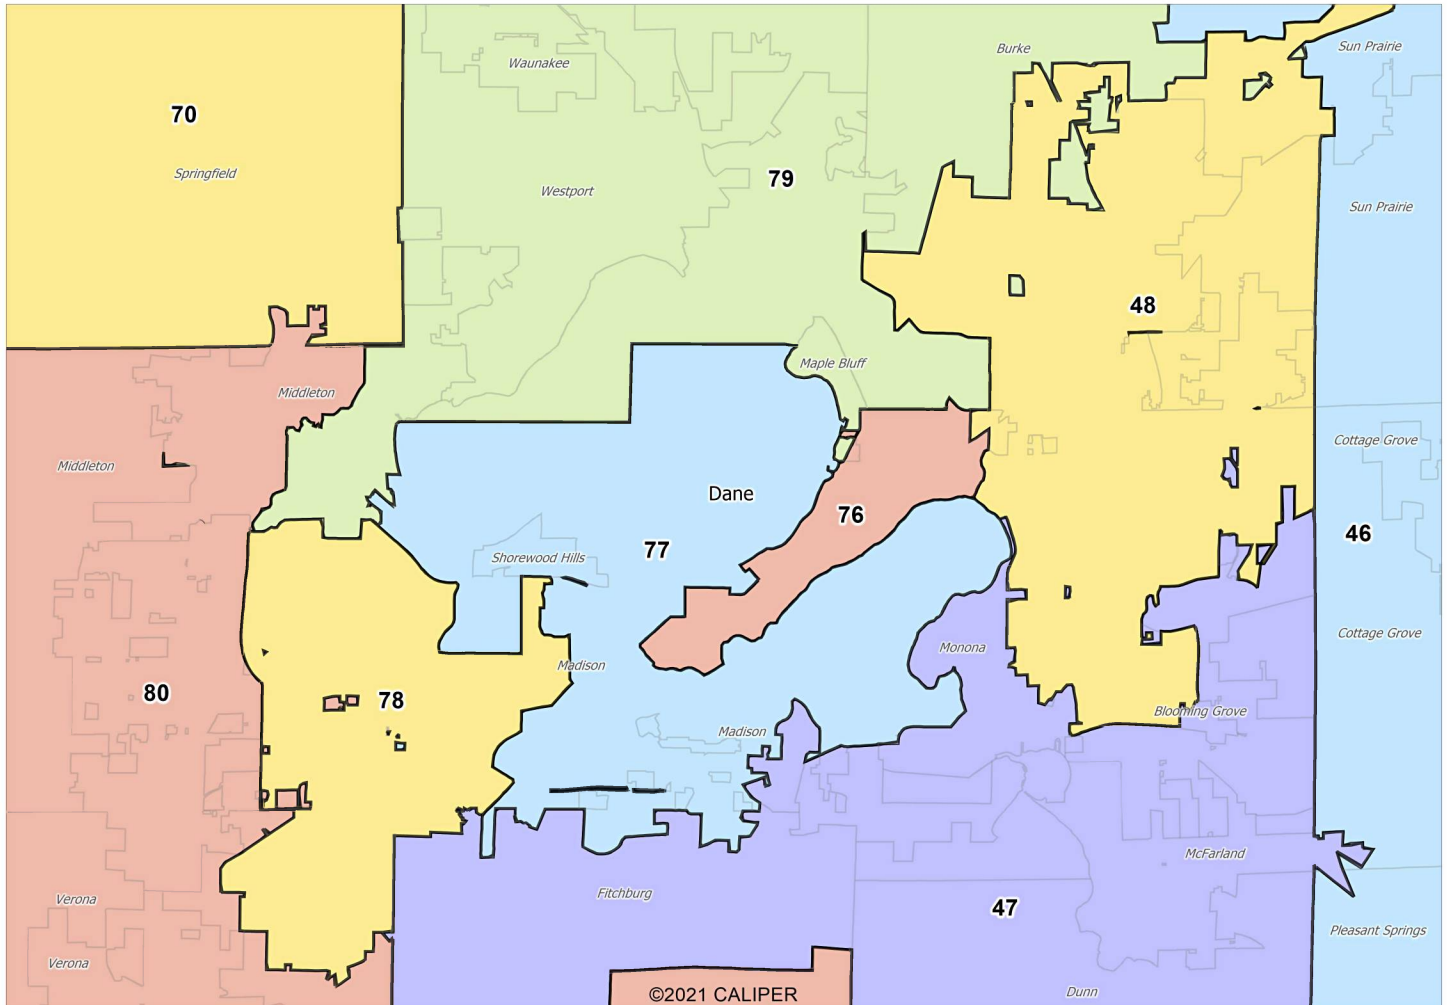

Legend

- District
- County
- City/Village/Town
- Water Area

Proposed Congressional Map: District 7 Submitted by Citizen Mathematicians and Scientists

Proposed Congressional Map: District 8 Submitted by Citizen Mathematicians and Scientists

Proposed State Senate Map: Milwaukee County Submitted by Citizen Mathematicians and Scientists

Proposed State Assembly Map

Submitted by Citizen Mathematicians and Scientists

©2021 CALIPER

Proposed State Assembly Map: City of Green Bay Submitted by Citizen Mathematicians and Scientists

Legend

- District
- County
- City/Village/Town
- Water Area

Proposed State Assembly Map: City of Madison

Submitted by Citizen Mathematicians and Scientists

Legend
□ District
□ City/Village/Town

Proposed State Assembly Map: Dane County Submitted by Citizen Mathematicians and Scientists

©2021 CALIPER

Legend

- District
- County
- City/Village/Town