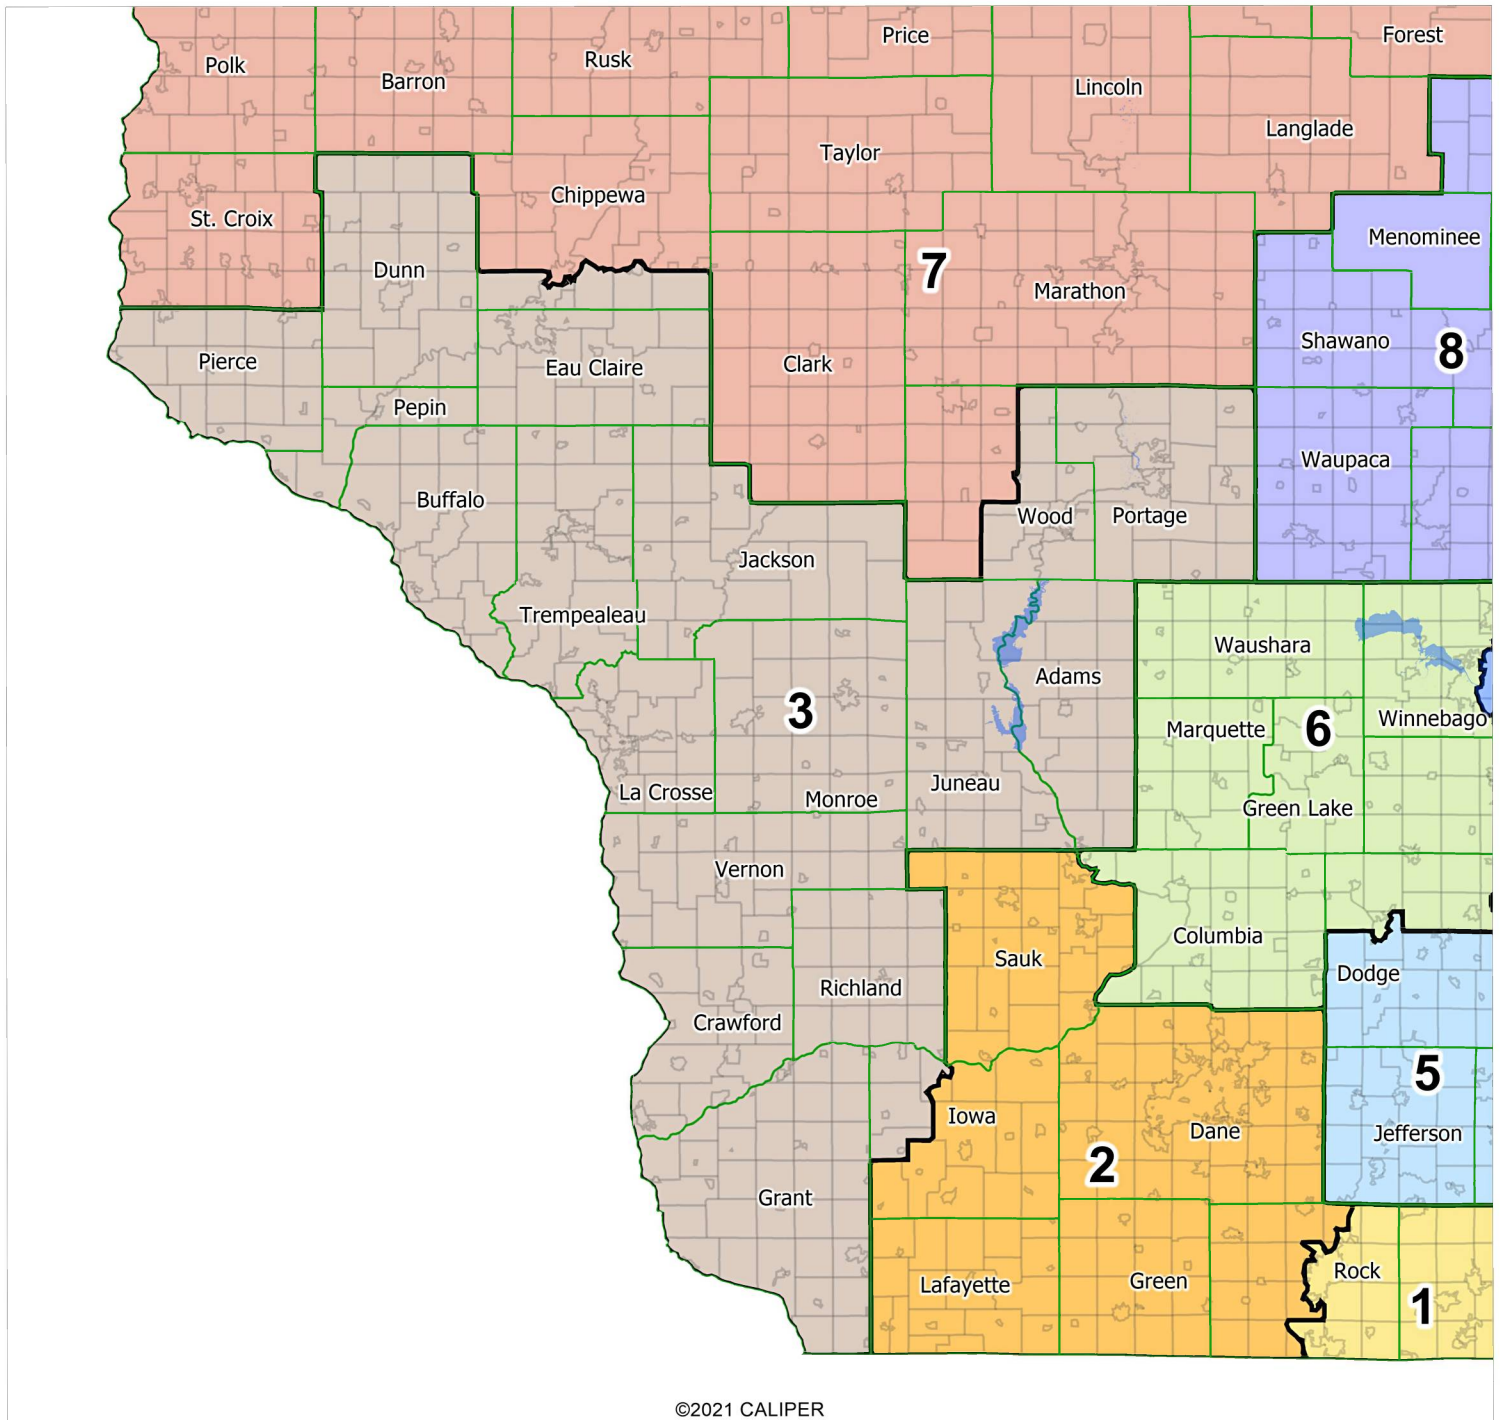

Proposed Congressional Map: District 1 Submitted by Citizen Mathematicians and Scientists

©2021 CALIPER

Legend

-  District
-  County
-  City/Village/Town

Proposed Congressional Map: District 2 Submitted by Citizen Mathematicians and Scientists

©2021 CALIPER

Legend

- District
- County
- statewide Town/City/Village

Proposed Congressional Map: District 3 Submitted by Citizen Mathematicians and Scientists

©2021 CALIPER

Legend

-  District
-  County
-  City/Village/Town
-  Water Area

Proposed Congressional Map: District 4 Submitted by Citizen Mathematicians and Scientists

- Legend
-  District
 -  County
 -  City/Village/Town

Proposed Congressional Map: District 5 Submitted by Citizen Mathematicians and Scientists

©2021 CALIPER

Legend

- District
- County
- City/Village/Town

Proposed Congressional Map: District 6 Submitted by Citizen Mathematicians and Scientists

Legend

- District
- County
- City/Village/Town
- Water Area