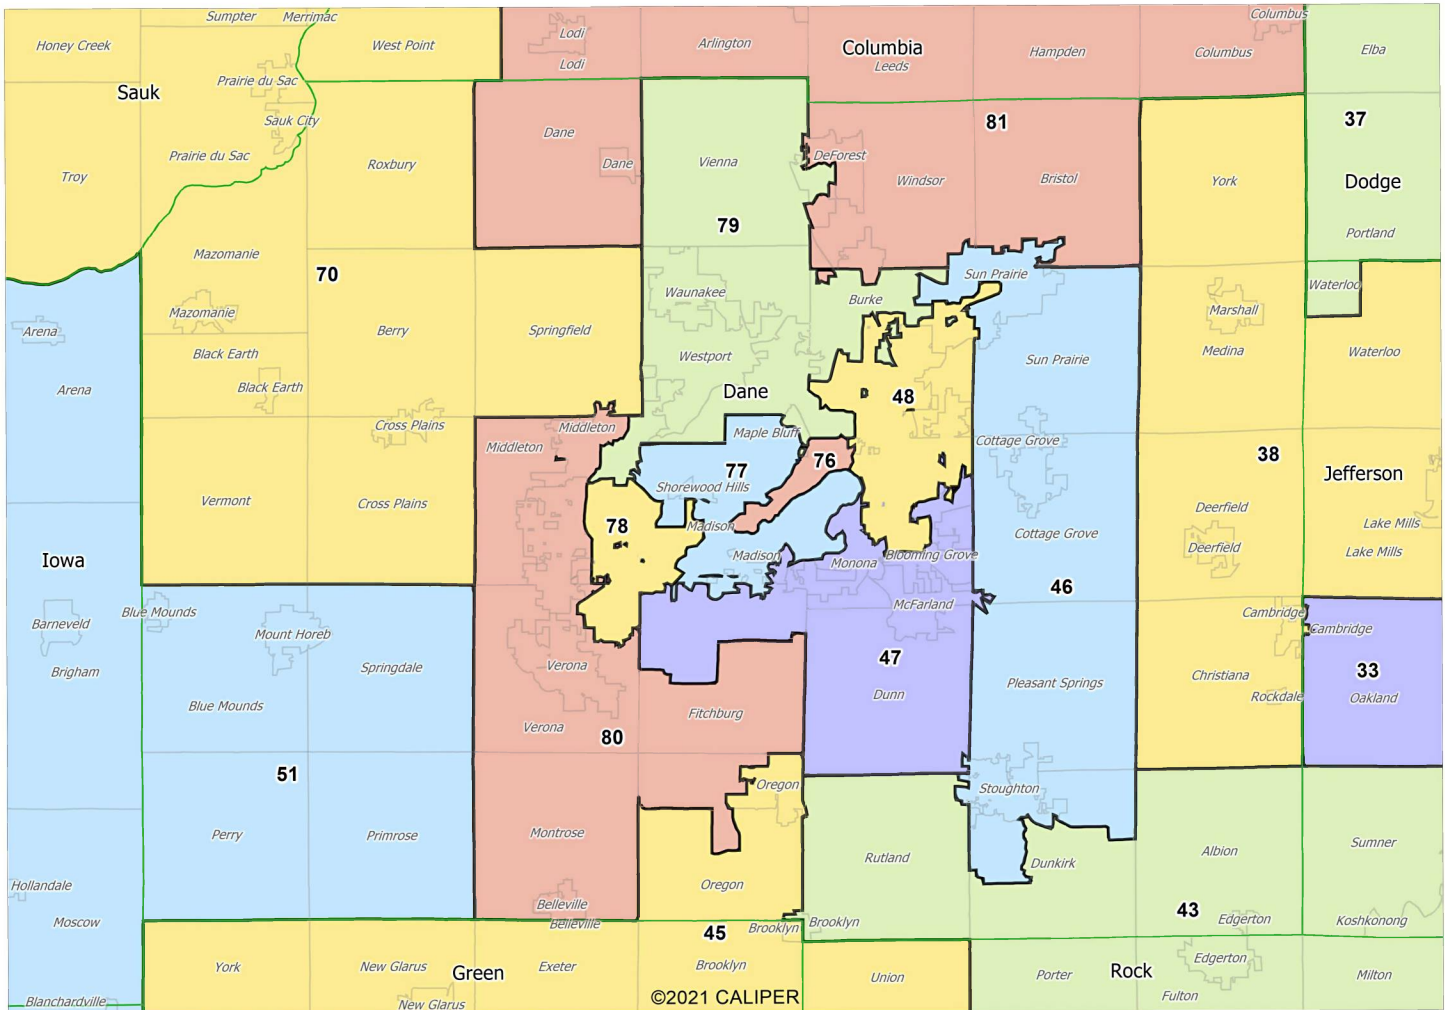

Submitted by Citizen Mathematicians and Scientists

©2021 CALIPER

Proposed State Senate Map: City of Madison Submitted by Citizen Mathematicians and Scientists

Proposed State Senate Map: Milwaukee County Submitted by Citizen Mathematicians and Scientists

Proposed State Assembly Map

Submitted by Citizen Mathematicians and Scientists

©2021 CALIPER

Proposed State Assembly Map: City of Green Bay

Submitted by Citizen Mathematicians and Scientists

Legend

- District
- County
- City/Village/Town
- Water Area

Proposed State Assembly Map: City of Madison

Submitted by Citizen Mathematicians and Scientists

Legend
□ District
□ City/Village/Town

Proposed State Assembly Map: Dane County Submitted by Citizen Mathematicians and Scientists

Legend

- District
- County
- City/Village/Town

Proposed State Assembly Map: Kenosha & Racine Counties Submitted by Citizen Mathematicians and Scientists

©2021 CALIPER

Legend

- District
- County
- City/Village/Town